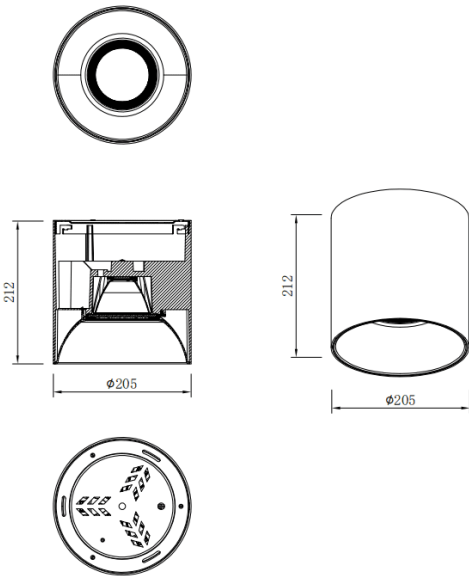

SDOWN

Lavov Ceiling downlight from the family SDOWN with a power of 60W and a 40 beam angle. Finished in White colour. Dimensions Ø205X212 mm .. With a total lumen output of 4800lm and a luminous efficiency of 80lm/W. CCT 3000K. Driver ON-OFF. Made in Die Cast Aluminium Body, Front Cover Tempered Glass. .IP65.

Dimensions

Product dimensions (mm) **Ø205X212 mm**

Scheme

Item code	86.OC02.6321.01
Product type	Outdoor
Category	Surface Ceiling Downlight
Family	SDOWN
Pictograms	

Product	
Real power (W)	60
Real luminous flux (Lm)	4800
Luminous efficiency (Lm/W)	80
Beam angle (°)	40
Life time (h)	50000h L80B10
IP	IP65
Colour	White
Control gear included	Yes
Control gear	ON-OFF
Colour temperature (K)	3000
Colour consistency (SDCM)	SDCM<3
CRI	80