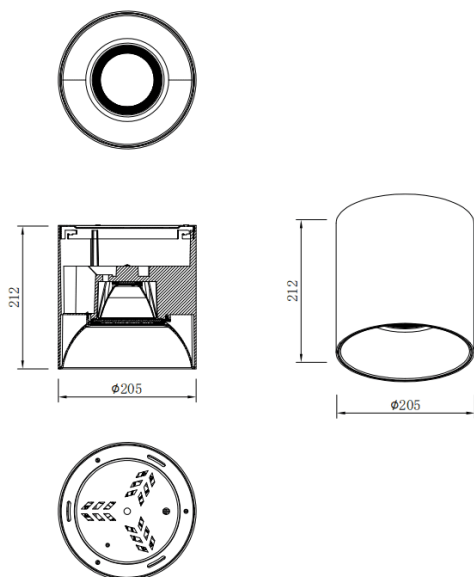

SDOWN

Lavov Ceiling downlight from the family SDOWN with a power of 60W and a 40 beam angle. Finished in White colour. Dimensions Ø205X212 mm .. With a total lumen output of 4800lm and a luminous efficiency of 80lm/W. CCT 3000K. Driver ON-OFF. Made in Die Cast Aluminium Body, Front Cover Tempered Glass. .IP65.

Item code	86.OC02.6321.01
Product type	Outdoor
Category	Surface Ceiling Downlight
Family	SDOWN
Pictograms	

Dimensions

Product dimensions (mm) **Ø205X212 mm**

Scheme

Product

Real power (W)	60
Real luminous flux (Lm)	4800
Luminous efficiency (Lm/W)	80
Beam angle (°)	40
Life time (h)	50000h L80B10
IP	IP65
Colour	White
Control gear included	Yes
Control gear	ON-OFF
Light source	LED
Type of LED	COB
Colour temperature (K)	3000
Colour consistency (SDCM)	SDCM3
CRI	80