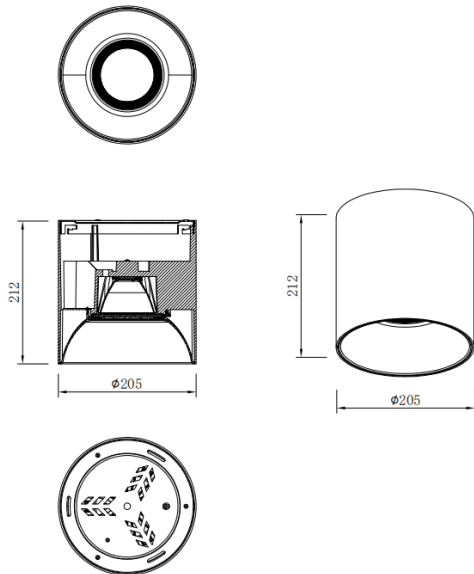

**SDOWN**

Lavov Ceiling downlight from the family SDOWN with a power of 60W and a 40 beam angle. Finished in White colour. Dimensions Ø205X212 mm .. With a total lumen output of 4800lm and a luminous efficiency of 80lm/W. CCT 3000K. Driver ON-OFF. Made in Die Cast Aluminium Body, Front Cover Tempered Glass. .IP65.

**Dimensions**

**Product dimensions (mm)**      **Ø205X212 mm**

**Scheme**

<b>Item code</b>	<b>86.OC02.6321.01</b>
<b>Product type</b>	<b>Outdoor</b>
<b>Category</b>	<b>Surface Ceiling Downlight</b>
<b>Family</b>	<b>SDOWN</b>
<b>Pictograms</b>	