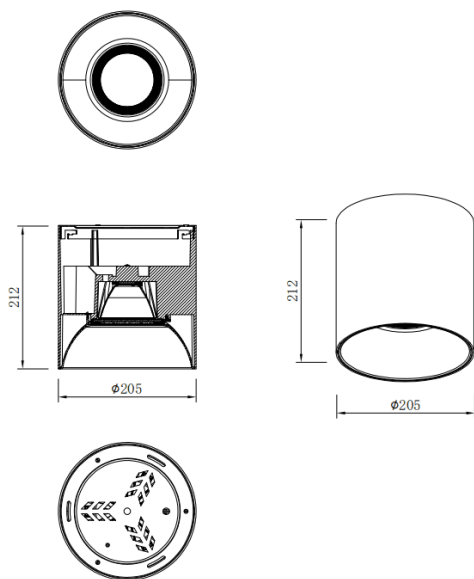

SDOWN

Lavov Ceiling downlight from the family SDOWN with a power of 60W and a 40 beam angle. Finished in Black colour. Dimensions Ø205X212 mm .. With a total lumen output of 4800lm and a luminous efficiency of 80lm/W. CCT 3000K. Driver ON-OFF. Made in Die Cast Aluminium Body, Front Cover Tempered Glass. .IP65.

Item code	86.OC02.6321.02
Product type	Outdoor
Category	Surface Ceiling Downlight
Family	SDOWN
Pictograms	

Dimensions

Product dimensions (mm) **Ø205X212 mm**

Scheme

Product

Real power (W)	60
Real luminous flux (Lm)	4800
Luminous efficiency (Lm/W)	80
Beam angle (°)	40
Life time (h)	50000h L80B10
IP	IP65
Colour	Black
Control gear included	Yes
Control gear	ON-OFF
Light source	LED
Type of LED	COB
Colour temperature (K)	3000
Colour consistency (SDCM)	SDCM3
CRI	80