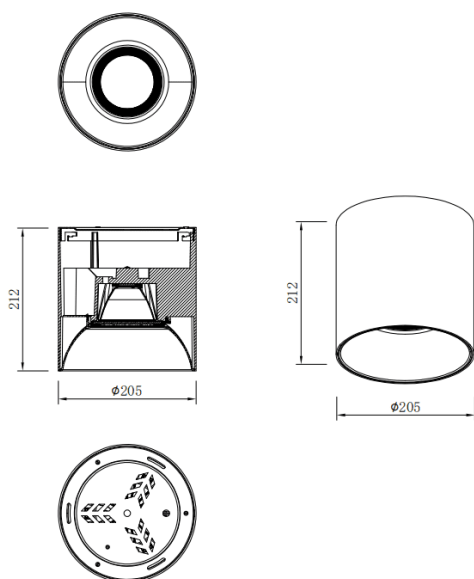

SDOWN

Lavov Ceiling downlight from the family SDOWN with a power of 60W and a 40 beam angle. Finished in Black colour. Dimensions Ø205X212 mm .. With a total lumen output of 4800lm and a luminous efficiency of 80lm/W. CCT 3000K. Driver ON-OFF. Made in Die Cast Aluminium Body, Front Cover Tempered Glass. .IP65.

Item code	86.OC02.6321.02
Product type	Outdoor
Category	Surface Ceiling Downlight
Family	SDOWN
Pictograms	

Dimensions	
Product dimensions (mm)	Ø205X212 mm

Scheme

Product	
Real power (W)	60
Real luminous flux (Lm)	4800
Luminous efficiency (Lm/W)	80
Beam angle (°)	40
Life time (h)	50000h L80B10
IP	IP65
Colour	Black
Control gear included	Yes
Control gear	ON-OFF
Light source	LED
Type of LED	COB
Colour temperature (K)	3000
Colour consistency (SDCM)	SDCM3
CRI	80