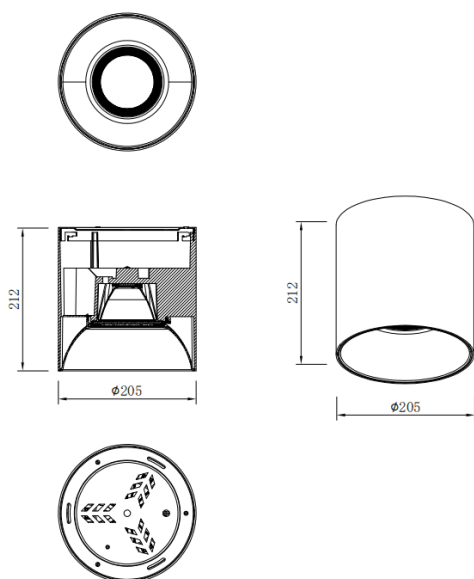

**SDOWN**

Lavov Ceiling downlight from the family SDOWN with a power of 60W and a 40 beam angle. Finished in Silver colour. Dimensions Ø205X212 mm .. With a total lumen output of 4800lm and a luminous efficiency of 80lm/W. CCT 3000K. Driver ON-OFF. Made in Die Cast Aluminium Body, Front Cover Tempered Glass. .IP65.

|                     |                                  |
|---------------------|----------------------------------|
| <b>Item code</b>    | <b>86.OC02.6321.03</b>           |
| <b>Product type</b> | <b>Outdoor</b>                   |
| <b>Category</b>     | <b>Surface Ceiling Downlight</b> |
| <b>Family</b>       | <b>SDOWN</b>                     |
| <b>Pictograms</b>   |                                  |

**Dimensions**

**Product dimensions (mm)**      **Ø205X212 mm**

**Scheme**

|                                   |                      |
|-----------------------------------|----------------------|
| <b>Product</b>                    |                      |
| <b>Real power (W)</b>             | <b>60</b>            |
| <b>Real luminous flux (Lm)</b>    | <b>4800</b>          |
| <b>Luminous efficiency (Lm/W)</b> | <b>80</b>            |
| <b>Beam angle (°)</b>             | <b>40</b>            |
| <b>Life time (h)</b>              | <b>50000h L80B10</b> |
| <b>IP</b>                         | <b>IP65</b>          |
| <b>Colour</b>                     | <b>Silver</b>        |
| <b>Control gear included</b>      | <b>Yes</b>           |
| <b>Control gear</b>               | <b>ON-OFF</b>        |
| <b>Light source</b>               | <b>LED</b>           |
| <b>Type of LED</b>                | <b>COB</b>           |
| <b>Colour temperature (K)</b>     | <b>3000</b>          |
| <b>Colour consistency (SDCM)</b>  | <b>SDCM3</b>         |
| <b>CRI</b>                        | <b>80</b>            |