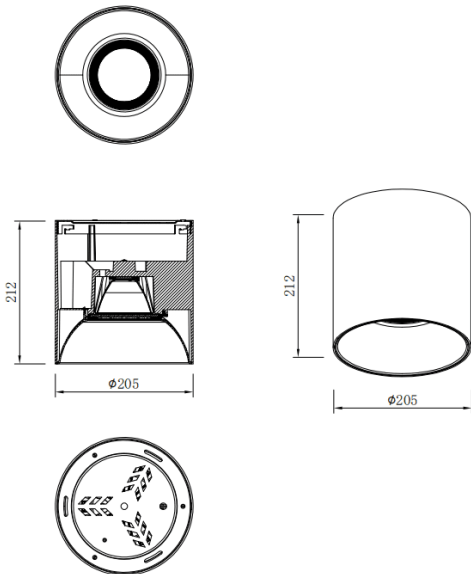

SDOWN

Lavov Ceiling downlight from the family SDOWN with a power of 60W and a 40 beam angle. Finished in White colour. Dimensions Ø205X212 mm .. With a total lumen output of 4800lm and a luminous efficiency of 80lm/W. CCT 3000K. Driver DALI. Made in Die Cast Aluminium Body, Front Cover Tempered Glass. .IP65.

Dimensions

Product dimensions (mm) **Ø205X212 mm**

Scheme

Item code	86.OC02.6323.01
Product type	Outdoor
Category	Surface Ceiling Downlight
Family	SDOWN
Pictograms	

Product	
Real power (W)	60
Real luminous flux (Lm)	4800
Luminous efficiency (Lm/W)	80
Beam angle (°)	40
Life time (h)	50000h L80B10
IP	IP65
Colour	White
Control gear included	Yes
Control gear	DALI
Light source	LED
Type of LED	COB
Colour temperature (K)	3000
Colour consistency (SDCM)	SDCM3
CRI	80