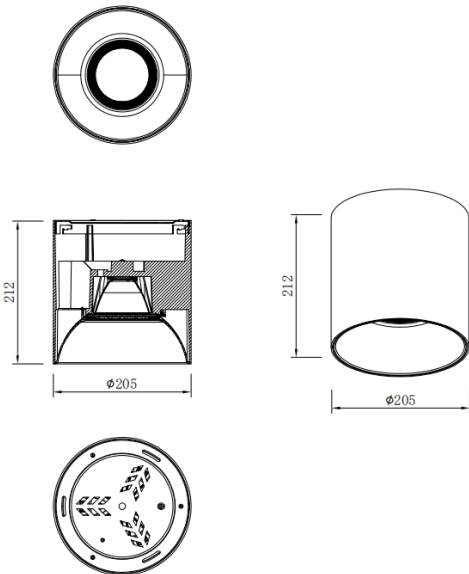

SDOWN

Lavov Ceiling downlight from the family SDOWN with a power of 60W and a 40 beam angle. Finished in Black colour. Dimensions Ø205X212 mm .. With a total lumen output of 4800lm and a luminous efficiency of 80lm/W. CCT 3000K. Driver DALI. Made in Die Cast Aluminium Body, Front Cover Tempered Glass. .IP65.

Dimensions

Product dimensions (mm) **Ø205X212 mm**

Scheme

Item code	86.OC02.6323.02
Product type	Outdoor
Category	Surface Ceiling Downlight
Family	SDOWN
Pictograms	

Product	
Real power (W)	60
Real luminous flux (Lm)	4800
Luminous efficiency (Lm/W)	80
Beam angle (°)	40
Life time (h)	50000h L80B10
IP	IP65
Colour	Black
Control gear included	Yes
Control gear	DALI
Light source	LED
Type of LED	COB
Colour temperature (K)	3000
Colour consistency (SDCM)	SDCM3
CRI	80