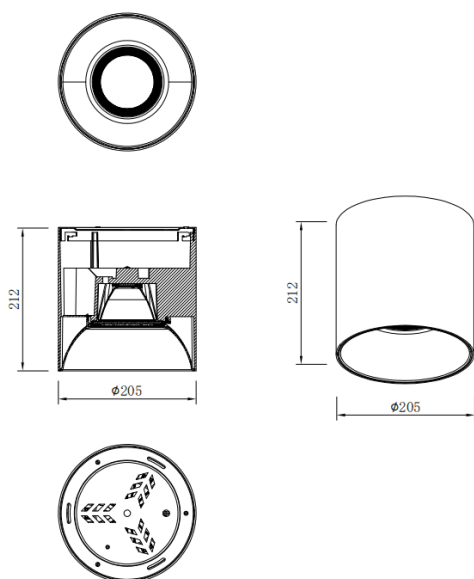

**SDOWN**

Lavov Ceiling downlight from the family SDOWN with a power of 60W and a 40 beam angle. Finished in Silver colour. Dimensions Ø205X212 mm .. With a total lumen output of 4800lm and a luminous efficiency of 80lm/W. CCT 3000K. Driver DALI. Made in Die Cast Aluminium Body, Front Cover Tempered Glass. .IP65.

<b>Item code</b>	<b>86.OC02.6323.03</b>
<b>Product type</b>	<b>Outdoor</b>
<b>Category</b>	<b>Surface Ceiling Downlight</b>
<b>Family</b>	<b>SDOWN</b>
<b>Pictograms</b>	

**Dimensions**

**Product dimensions (mm)**      **Ø205X212 mm**

**Scheme**

**Product**

<b>Real power (W)</b>	<b>60</b>
<b>Real luminous flux (Lm)</b>	<b>4800</b>
<b>Luminous efficiency (Lm/W)</b>	<b>80</b>
<b>Beam angle (°)</b>	<b>40</b>
<b>Life time (h)</b>	<b>50000h L80B10</b>
<b>IP</b>	<b>IP65</b>
<b>Colour</b>	<b>Silver</b>
<b>Control gear included</b>	<b>Yes</b>
<b>Control gear</b>	<b>DALI</b>
<b>Light source</b>	<b>LED</b>
<b>Type of LED</b>	<b>COB</b>
<b>Colour temperature (K)</b>	<b>3000</b>
<b>Colour consistency (SDCM)</b>	<b>SDCM3</b>
<b>CRI</b>	<b>80</b>