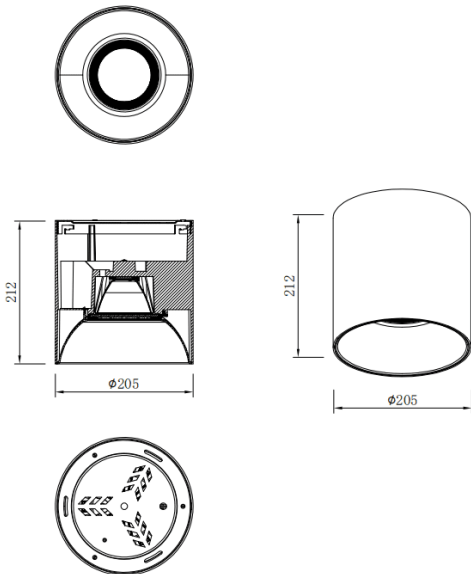

SDOWN

Lavov Ceiling downlight from the family SDOWN with a power of 60W and a 40 beam angle. Finished in Silver colour. Dimensions Ø205X212 mm .. With a total lumen output of 4800lm and a luminous efficiency of 80lm/W. CCT 3000K. Driver DALI. Made in Die Cast Aluminium Body, Front Cover Tempered Glass. .IP65.

Dimensions

Product dimensions (mm) **Ø205X212 mm**

Scheme

Item code	86.OC02.6323.03
Product type	Outdoor
Category	Surface Ceiling Downlight
Family	SDOWN
Pictograms	

Product	
Real power (W)	60
Real luminous flux (Lm)	4800
Luminous efficiency (Lm/W)	80
Beam angle (°)	40
Life time (h)	50000h L80B10
IP	IP65
Colour	Silver
Control gear included	Yes
Control gear	DALI
Light source	LED
Type of LED	COB
Colour temperature (K)	3000
Colour consistency (SDCM)	SDCM3
CRI	80