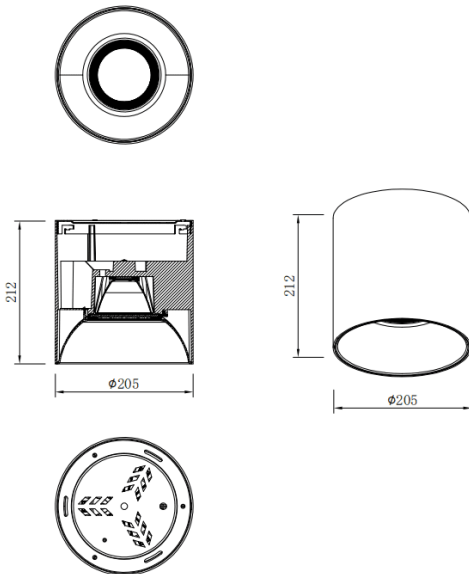

SDOWN

Lavov Ceiling downlight from the family SDOWN with a power of 60W and a 60 beam angle. Finished in White colour. Dimensions Ø205X212 mm .. With a total lumen output of 4800lm and a luminous efficiency of 80lm/W. CCT 3000K. Driver ON-OFF. Made in Die Cast Aluminium Body, Front Cover Tempered Glass. .IP65.

Dimensions

Product dimensions (mm) **Ø205X212 mm**

Scheme

Item code	86.OC02.6331.01
Product type	Outdoor
Category	Surface Ceiling Downlight
Family	SDOWN
Pictograms	

Product	
Real power (W)	60
Real luminous flux (Lm)	4800
Luminous efficiency (Lm/W)	80
Beam angle (°)	60
Life time (h)	50000h L80B10
IP	IP65
Colour	White
Control gear included	Yes
Control gear	ON-OFF
Colour temperature (K)	3000
Colour consistency (SDCM)	SDCM<3
CRI	80