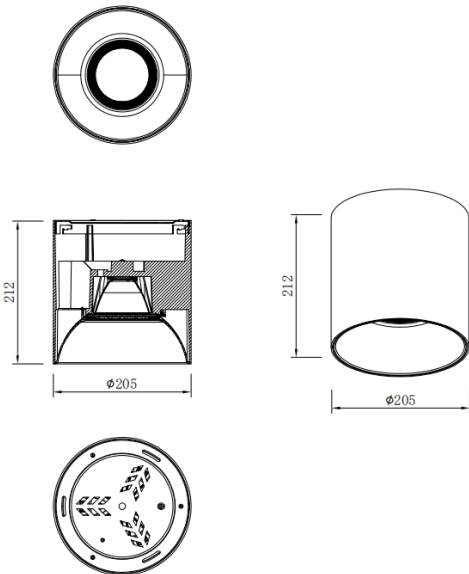

SDOWN

Lavov Ceiling downlight from the family SDOWN with a power of 60W and a 60 beam angle. Finished in White colour. Dimensions Ø205X212 mm .. With a total lumen output of 4800lm and a luminous efficiency of 80lm/W. CCT 3000K. Driver ON-OFF. Made in Die Cast Aluminium Body, Front Cover Tempered Glass. .IP65.

Dimensions

Product dimensions (mm) **Ø205X212 mm**

Scheme

Item code	86.OC02.6331.01
Product type	Outdoor
Category	Surface Ceiling Downlight
Family	SDOWN
Pictograms	

Product	
Real power (W)	60
Real luminous flux (Lm)	4800
Luminous efficiency (Lm/W)	80
Beam angle (°)	60
Life time (h)	50000h L80B10
IP	IP65
Colour	White
Control gear included	Yes
Control gear	ON-OFF
Light source	LED
Type of LED	COB
Colour temperature (K)	3000
Colour consistency (SDCM)	SDCM3
CRI	80