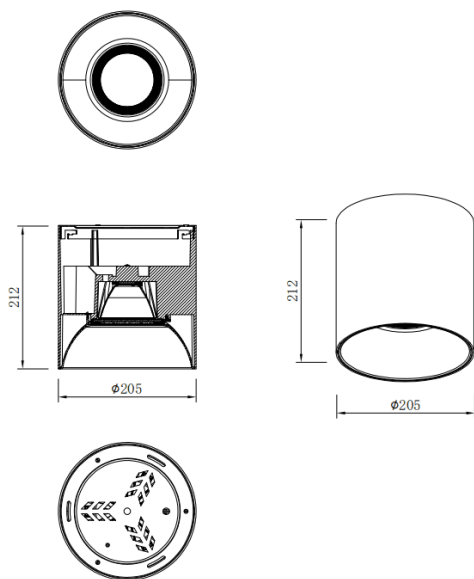

SDOWN

Lavov Ceiling downlight from the family SDOWN with a power of 60W and a 60 beam angle. Finished in Black colour. Dimensions Ø205X212 mm .. With a total lumen output of 4800lm and a luminous efficiency of 80lm/W. CCT 3000K. Driver ON-OFF. Made in Die Cast Aluminium Body, Front Cover Tempered Glass. .IP65.

Item code	86.OC02.6331.02
Product type	Outdoor
Category	Surface Ceiling Downlight
Family	SDOWN
Pictograms	

Dimensions

Product dimensions (mm) **Ø205X212 mm**

Scheme

Product

Real power (W)	60
Real luminous flux (Lm)	4800
Luminous efficiency (Lm/W)	80
Beam angle (°)	60
Life time (h)	50000h L80B10
IP	IP65
Colour	Black
Control gear included	Yes
Control gear	ON-OFF
Light source	LED
Type of LED	COB
Colour temperature (K)	3000
Colour consistency (SDCM)	SDCM3
CRI	80