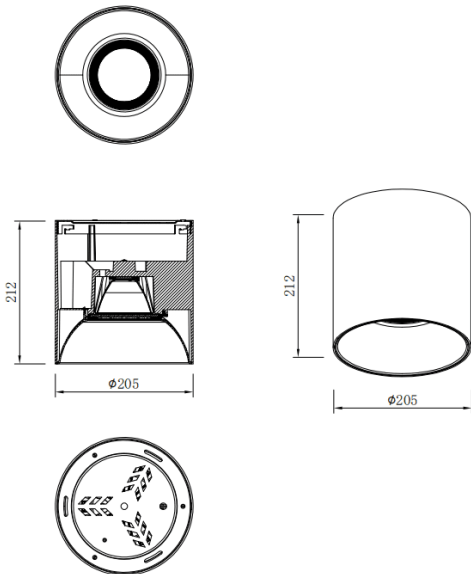

SDOWN

Lavov Ceiling downlight from the family SDOWN with a power of 60W and a 60 beam angle. Finished in Silver colour. Dimensions Ø205X212 mm .. With a total lumen output of 4800lm and a luminous efficiency of 80lm/W. CCT 3000K. Driver ON-OFF. Made in Die Cast Aluminium Body, Front Cover Tempered Glass. .IP65.

Dimensions

Product dimensions (mm) **Ø205X212 mm**

Scheme

Item code	86.OC02.6331.03
Product type	Outdoor
Category	Surface Ceiling Downlight
Family	SDOWN
Pictograms	

Product	
Real power (W)	60
Real luminous flux (Lm)	4800
Luminous efficiency (Lm/W)	80
Beam angle (°)	60
Life time (h)	50000h L80B10
IP	IP65
Colour	Silver
Control gear included	Yes
Control gear	ON-OFF
Light source	LED
Type of LED	COB
Colour temperature (K)	3000
Colour consistency (SDCM)	SDCM3
CRI	80