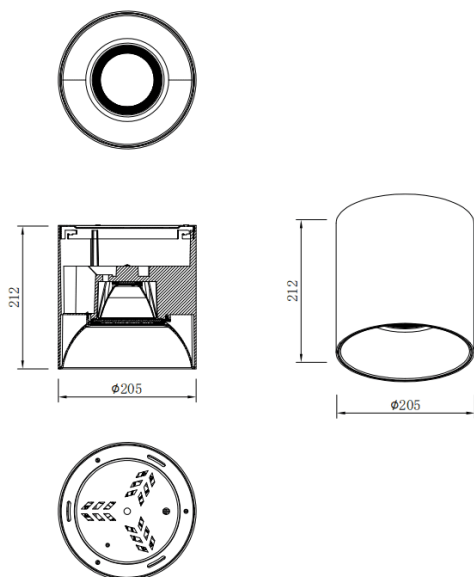

SDOWN

Lavov Ceiling downlight from the family SDOWN with a power of 60W and a 60 beam angle. Finished in White colour. Dimensions Ø205X212 mm .. With a total lumen output of 4800lm and a luminous efficiency of 80lm/W. CCT 3000K. Driver DALI. Made in Die Cast Aluminium Body, Front Cover Tempered Glass. .IP65.

Item code	86.OC02.6333.01
Product type	Outdoor
Category	Surface Ceiling Downlight
Family	SDOWN
Pictograms	

Dimensions

Product dimensions (mm) **Ø205X212 mm**

Scheme

Product

Real power (W)	60
Real luminous flux (Lm)	4800
Luminous efficiency (Lm/W)	80
Beam angle (°)	60
Life time (h)	50000h L80B10
IP	IP65
Colour	White
Control gear included	Yes
Control gear	DALI
Light source	LED
Type of LED	COB
Colour temperature (K)	3000
Colour consistency (SDCM)	SDCM3
CRI	80