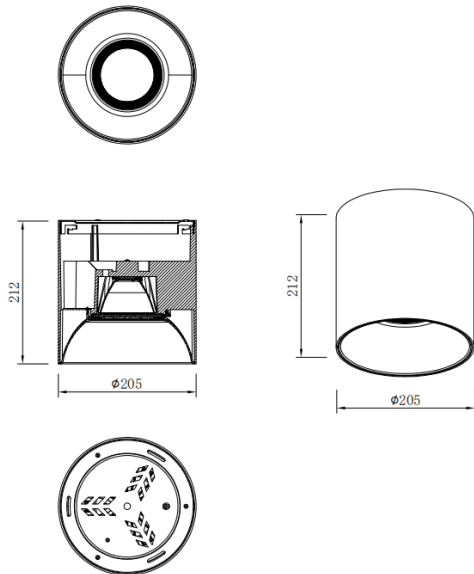

SDOWN

Lavov Ceiling downlight from the family SDOWN with a power of 60W and a 60 beam angle. Finished in Black colour. Dimensions Ø205X212 mm .. With a total lumen output of 4800lm and a luminous efficiency of 80lm/W. CCT 3000K. Driver DALI. Made in Die Cast Aluminium Body, Front Cover Tempered Glass. .IP65.

Dimensions

Product dimensions (mm) **Ø205X212 mm**

Scheme

Item code	86.OC02.6333.02
Product type	Outdoor
Category	Surface Ceiling Downlight
Family	SDOWN
Pictograms	

Product	
Real power (W)	60
Real luminous flux (Lm)	4800
Luminous efficiency (Lm/W)	80
Beam angle (°)	60
Life time (h)	50000h L80B10
IP	IP65
Colour	Black
Control gear included	Yes
Control gear	DALI
Light source	LED
Type of LED	COB
Colour temperature (K)	3000
Colour consistency (SDCM)	SDCM3
CRI	80