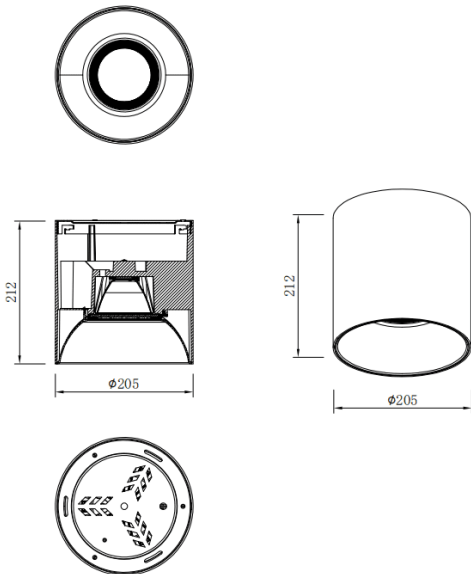

SDOWN

Lavov Ceiling downlight from the family SDOWN with a power of 60W and a 60 beam angle. Finished in Silver colour. Dimensions Ø205X212 mm .. With a total lumen output of 4800lm and a luminous efficiency of 80lm/W. CCT 3000K. Driver DALI. Made in Die Cast Aluminium Body, Front Cover Tempered Glass. .IP65.

Dimensions

Product dimensions (mm) **Ø205X212 mm**

Scheme

Item code	86.OC02.6333.03
Product type	Outdoor
Category	Surface Ceiling Downlight
Family	SDOWN
Pictograms	

Product	
Real power (W)	60
Real luminous flux (Lm)	4800
Luminous efficiency (Lm/W)	80
Beam angle (°)	60
Life time (h)	50000h L80B10
IP	IP65
Colour	Silver
Control gear included	Yes
Control gear	DALI
Light source	LED
Type of LED	COB
Colour temperature (K)	3000
Colour consistency (SDCM)	SDCM3
CRI	80