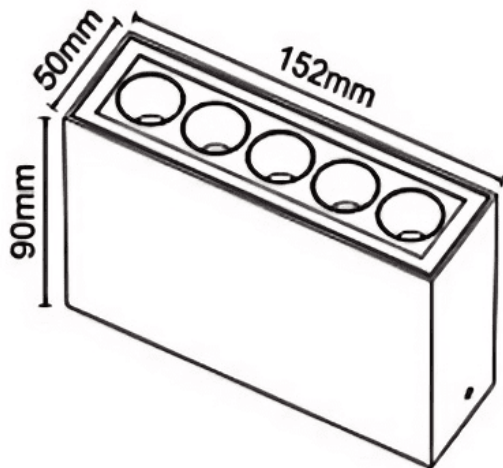

STARO-S

Lavov Ceiling downlight from the family STARO-S with a power of 10W and a 36 degrees beam angle. Finished in White colour. Dimensions 151X91X49 mm.. With a total lumen output of 900lm and a luminous efficiency of 90lm/W. CCT 3000K. Driver ON-OFF. Made in Die Cast Aluminium Body, Front Cover Tempered Glass. .IP65. IK06

Dimensions

Product dimensions (mm) **151X91X49 mm**

Scheme

Photometry

Item code	86.OC03.1331.01
Product type	Outdoor
Category	Surface Ceiling Downlight
Family	STARO-S
Pictograms	

Product	
Real power (W)	10
Real luminous flux (Lm)	900
Luminous efficiency (Lm/W)	90
Beam angle (°)	36
Life time (h)	50000h L80B10
IP	IP65
Colour	White
Control gear included	Yes
Control gear	ON-OFF
Light source	LED
Type of LED	SMD
Colour temperature (K)	3000
Colour consistency (SDCM)	SDCM3
CRI	90
IK	IK06