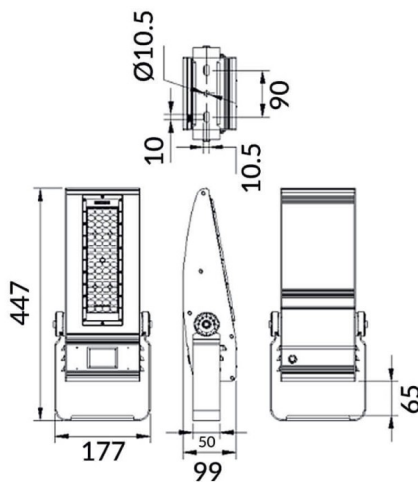

**Bracket**

Lavov Floodlight from the family COURT with a power of 60W and a 50x90 degrees beam angle. With a total lumen output of 7800lm and a luminous efficiency of 130lm/W. Made in Body Aluminium alloy materials - AL6063 and Steel Q235 with powder coating. PC lenses. and finished in black colour. IP65 and IK10 degree of protection ON-OFF driver.

**Scheme**

<b>Item code</b>	<b>86.OF01.1451.02</b>
<b>Product type</b>	<b>Outdoor</b>
<b>Category</b>	<b>Floodlights</b>
<b>Family</b>	<b>COURT</b>
<b>Subfamily</b>	<b>Bracket</b>
<b>Pictograms</b>	

<b>Product</b>	
<b>Real power (W)</b>	<b>60</b>
<b>Real luminous flux (Lm)</b>	<b>7800</b>
<b>Luminous efficiency (Lm/W)</b>	<b>130</b>
<b>Beam angle (°)</b>	<b>50x90</b>
<b>IP</b>	<b>IP65</b>
<b>Colour</b>	<b>black</b>
<b>Control gear included</b>	<b>yes</b>
<b>Control gear</b>	<b>ON-OFF</b>
<b>Light source</b>	<b>LED</b>
<b>Type of LED</b>	<b>NF2W757GR-V3</b>
<b>Average life time (h)</b>	<b>Up to 100,000hrs LM70</b>
<b>Colour temperature (K)</b>	<b>4500K</b>
<b>Colour consistency (SDCM)</b>	<b>5</b>
<b>CRI</b>	<b>75</b>
<b>IK</b>	<b>IK10</b>