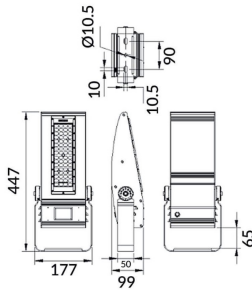

Bracket

Lavov Floodlight from the family COURT with a power of 60W and a 50x90 degrees beam angle. With a total lumen output of 7800lm and a luminous efficiency of 130lm/W. Made in Body Aluminium alloy materials - AL6063 and Steel Q235 with powder coating. PC lenses. and finished in black colour. IP65 and IK10 degree of protection ON-OFF driver.

Item code	86.OF01.1451.02
Product type	Outdoor
Category	Floodlights
Family	COURT
Subfamily	Bracket
Pictograms	       

Scheme

Product	
Real power (W)	60
Real luminous flux (Lm)	7800
Luminous efficiency (Lm/W)	130
Beam angle (°)	50x90
IP	IP65
Colour	black
Control gear included	yes
Control gear	ON-OFF
Light source	LED
Type of LED	NF2W757GR-V3
Average life time (h)	Up to 100,000hrs LM70
Colour temperature (K)	4500K
Colour consistency (SDCM)	<5
CRI	75
IK	IK10