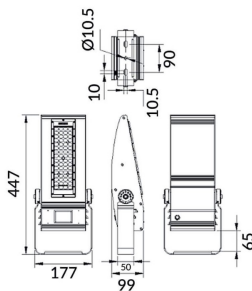

Bracket

Lavov Floodlight from the family COURT with a power of 60W and a 50x90 degrees beam angle. With a total lumen output of 7800lm and a luminous efficiency of 130lm/W. Made in Body Aluminium alloy materials - AL6063 and Steel Q235 with powder coating. PC lenses. and finished in black colour. IP65 and IK10 degree of protection ON-OFF driver.

Item code	86.OF01.1451.02
Product type	Outdoor
Category	Floodlights
Family	COURT
Subfamily	Bracket

Pictograms

Scheme

Product

Real power (W)	60
Real luminous flux (Lm)	7800
Luminous efficiency (Lm/W)	130
Beam angle (°)	50x90
IP	IP65
Colour	black
Control gear included	yes
Control gear	ON-OFF
Light source	LED
Type of LED	NF2W757GR-V3
Average life time (h)	Up to 100,000hrs LM70
Colour temperature (K)	4500K
Colour consistency (SDCM)	<5
CRI	75
IK	IK10