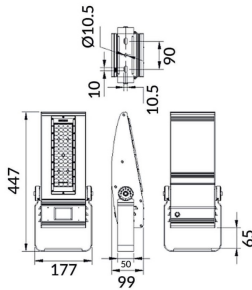

Bracket

Lavov Floodlight from the family COURT with a power of 60W and a 50x90 degrees beam angle. With a total lumen output of 7800lm and a luminous efficiency of 130lm/W. Made in Body Aluminium alloy materials - AL6063 and Steel Q235 with powder coating. PC lenses. and finished in black colour. IP65 and IK10 degree of protection ON-OFF driver.

Item code	86.OF01.1451.02
Product type	Outdoor
Category	Floodlights
Family	COURT
Subfamily	Bracket

Pictograms

Scheme

Product

Real power (W)	60
Real luminous flux (Lm)	7800
Luminous efficiency (Lm/W)	130
Beam angle (°)	50x90
IP	IP65
Colour	black
Control gear included	yes
Control gear	ON-OFF
Light source	LED
Type of LED	NF2W757GR-V3
Average life time (h)	Up to 100,000hrs LM70
Colour temperature (K)	4500K
Colour consistency (SDCM)	<5
CRI	75
IK	IK10