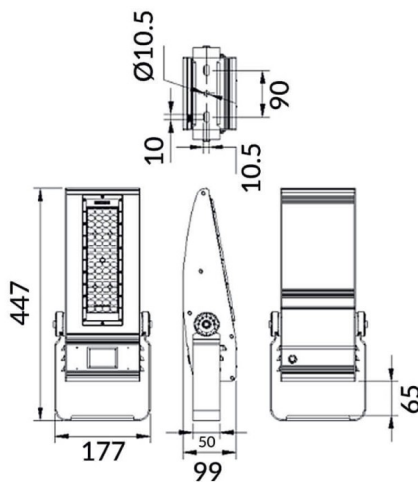

**Bracket**

Lavov Floodlight from the family COURT with a power of 60W and a 50x90 degrees beam angle. With a total lumen output of 7800lm and a luminous efficiency of 130lm/W. Made in Body Aluminium alloy materials - AL6063 and Steel Q235 with powder coating. PC lenses. and finished in black colour. IP65 and IK10 degree of protection ON-OFF driver.

**Scheme**

<b>Item code</b>	<b>86.OF01.1451.02</b>
<b>Product type</b>	<b>Outdoor</b>
<b>Category</b>	<b>Floodlights</b>
<b>Family</b>	<b>COURT</b>
<b>Subfamily</b>	<b>Bracket</b>
<b>Pictograms</b>	

<b>Product</b>	
<b>Real power (W)</b>	<b>60</b>
<b>Real luminous flux (Lm)</b>	<b>7800</b>
<b>Luminous efficiency (Lm/W)</b>	<b>130</b>
<b>Beam angle (&amp;ordm;)</b>	<b>50x90</b>
<b>IP</b>	<b>IP65</b>
<b>Colour</b>	<b>black</b>
<b>Control gear included</b>	<b>yes</b>
<b>Control gear</b>	<b>ON-OFF</b>
<b>Light source</b>	<b>LED</b>
<b>Type of LED</b>	<b>NF2W757GR-V3</b>
<b>Average life time (h)</b>	<b>Up to 100,000hrs LM70</b>
<b>Colour temperature (K)</b>	<b>4500K</b>
<b>Colour consistency (SDCM)</b>	<b>&lt;5</b>
<b>CRI</b>	<b>75</b>
<b>IK</b>	<b>IK10</b>