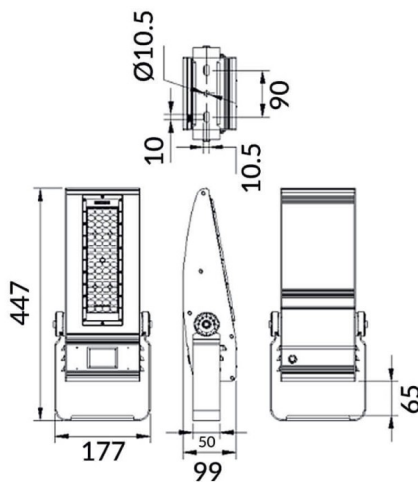

**Bracket**

Lavov Floodlight from the family COURT with a power of 60W and a 30x125 degrees beam angle. With a total lumen output of 7800lm and a luminous efficiency of 130lm/W. Made in Body Aluminium alloy materials - AL6063 and Steel Q235 with powder coating. PC lenses. and finished in black colour. IP65 and IK10 degree of protection ON-OFF driver.

**Scheme**

<b>Item code</b>	<b>86.OF01.1461.02</b>
<b>Product type</b>	<b>Outdoor</b>
<b>Category</b>	<b>Floodlights</b>
<b>Family</b>	<b>COURT</b>
<b>Subfamily</b>	<b>Bracket</b>
<b>Pictograms</b>	

<b>Product</b>	
<b>Real power (W)</b>	<b>60</b>
<b>Real luminous flux (Lm)</b>	<b>7800</b>
<b>Luminous efficiency (Lm/W)</b>	<b>130</b>
<b>Beam angle (&amp;ordm;)</b>	<b>30x125</b>
<b>IP</b>	<b>IP65</b>
<b>Colour</b>	<b>black</b>
<b>Control gear included</b>	<b>yes</b>
<b>Control gear</b>	<b>ON-OFF</b>
<b>Light source</b>	<b>LED</b>
<b>Type of LED</b>	<b>NF2W757GR-V3</b>
<b>Average life time (h)</b>	<b>Up to 100,000hrs LM70</b>
<b>Colour temperature (K)</b>	<b>4500K</b>
<b>Colour consistency (SDCM)</b>	<b>&lt;5</b>
<b>CRI</b>	<b>75</b>
<b>IK</b>	<b>IK10</b>