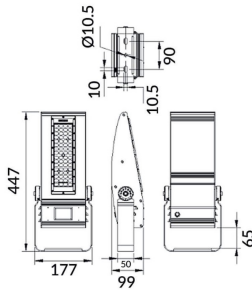

### Bracket

Lavov Floodlight from the family COURT with a power of 60W and a 30x125 degrees beam angle. With a total lumen output of 7800lm and a luminous efficiency of 130lm/W. Made in Body Aluminium alloy materials - AL6063 and Steel Q235 with powder coating. PC lenses. and finished in black colour. IP65 and IK10 degree of protection ON-OFF driver.

### Scheme

<b>Product</b>	
Real power (W)	60
Real luminous flux (Lm)	7800
Luminous efficiency (Lm/W)	130
Beam angle (°)	30x125
IP	IP65
Colour	black
Control gear included	yes
Control gear	ON-OFF
Light source	LED
Type of LED	NF2W757GR-V3
Average life time (h)	Up to 100,000hrs LM70
Colour temperature (K)	4500K
Colour consistency (SDCM)	<5
CRI	75
IK	IK10