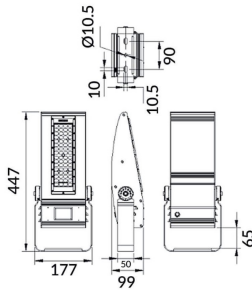

Bracket

Lavov Floodlight from the family COURT with a power of 60W and a 30x125 degrees beam angle. With a total lumen output of 7800lm and a luminous efficiency of 130lm/W. Made in Body Aluminium alloy materials - AL6063 and Steel Q235 with powder coating. PC lenses. and finished in black colour. IP65 and IK10 degree of protection ON-OFF driver.

Item code	86.OF01.1461.02
Product type	Outdoor
Category	Floodlights
Family	COURT
Subfamily	Bracket
Pictograms	       

Scheme

Product	
Real power (W)	60
Real luminous flux (Lm)	7800
Luminous efficiency (Lm/W)	130
Beam angle (°)	30x125
IP	IP65
Colour	black
Control gear included	yes
Control gear	ON-OFF
Light source	LED
Type of LED	NF2W757GR-V3
Average life time (h)	Up to 100,000hrs LM70
Colour temperature (K)	4500K
Colour consistency (SDCM)	<5
CRI	75
IK	IK10