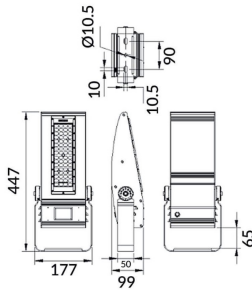

Bracket

Lavov Floodlight from the family COURT with a power of 60W and a 30x125 degrees beam angle. With a total lumen output of 7800lm and a luminous efficiency of 130lm/W. Made in Body Aluminium alloy materials - AL6063 and Steel Q235 with powder coating. PC lenses. and finished in black colour. IP65 and IK10 degree of protection ON-OFF driver.

Item code	86.OF01.1461.02
Product type	Outdoor
Category	Floodlights
Family	COURT
Subfamily	Bracket
Pictograms	

Scheme

Product	
Real power (W)	60
Real luminous flux (Lm)	7800
Luminous efficiency (Lm/W)	130
Beam angle (°)	30x125
IP	IP65
Colour	black
Control gear included	yes
Control gear	ON-OFF
Light source	LED
Type of LED	NF2W757GR-V3
Average life time (h)	Up to 100,000hrs LM70
Colour temperature (K)	4500K
Colour consistency (SDCM)	<5
CRI	75
IK	IK10