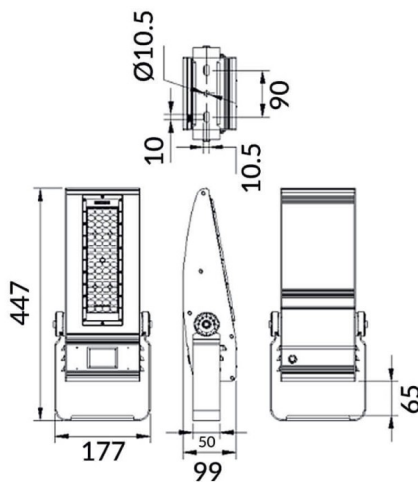

Bracket

Lavov Floodlight from the family COURT with a power of 60W and a 30x125 degrees beam angle. With a total lumen output of 7800lm and a luminous efficiency of 130lm/W. Made in Body Aluminium alloy materials - AL6063 and Steel Q235 with powder coating. PC lenses. and finished in black colour. IP65 and IK10 degree of protection ON-OFF driver.

Scheme

Item code	86.OF01.1461.02
Product type	Outdoor
Category	Floodlights
Family	COURT
Subfamily	Bracket
Pictograms	

Product	
Real power (W)	60
Real luminous flux (Lm)	7800
Luminous efficiency (Lm/W)	130
Beam angle (°)	30x125
IP	IP65
Colour	black
Control gear included	yes
Control gear	ON-OFF
Light source	LED
Type of LED	NF2W757GR-V3
Average life time (h)	Up to 100,000hrs LM70
Colour temperature (K)	4500K
Colour consistency (SDCM)	5
CRI	75
IK	IK10