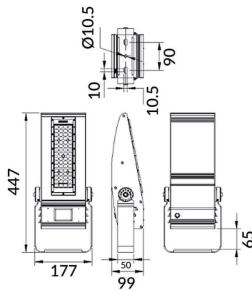

Bracket

Lavov Floodlight from the family COURT with a power of 60W and a 30x125 degrees beam angle. With a total lumen output of 7800lm and a luminous efficiency of 130lm/W. Made in Body Aluminium alloy materials - AL6063 and Steel Q235 with powder coating. PC lenses. and finished in black colour. IP65 and IK10 degree of protection ON-OFF driver.

Item code	86.OF01.1461.02
Product type	Outdoor
Category	Floodlights
Family	COURT
Subfamily	Bracket

Pictograms

Scheme

Product

Real power (W)	60
Real luminous flux (Lm)	7800
Luminous efficiency (Lm/W)	130
Beam angle (°)	30x125
IP	IP65
Colour	black
Control gear included	yes
Control gear	ON-OFF
Light source	LED
Type of LED	NF2W757GR-V3
Average life time (h)	Up to 100,000hrs LM70
Colour temperature (K)	4500K
Colour consistency (SDCM)	<5
CRI	75
IK	IK10