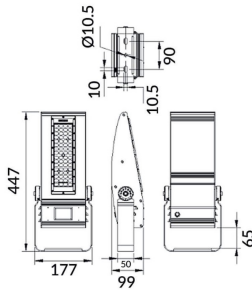

### Bracket

Lavov Floodlight from the family COURT with a power of 60W and a 30x125 degrees beam angle. With a total lumen output of 7800lm and a luminous efficiency of 130lm/W. Made in Body Aluminium alloy materials - AL6063 and Steel Q235 with powder coating. PC lenses. and finished in black colour. IP65 and IK10 degree of protection ON-OFF driver.

### Scheme

Product	
Real power (W)	60
Real luminous flux (Lm)	7800
Luminous efficiency (Lm/W)	130
Beam angle (°)	30x125
IP	IP65
Colour	black
Control gear included	yes
Control gear	ON-OFF
Light source	LED
Type of LED	NF2W757GR-V3
Average life time (h)	Up to 100,000hrs LM70
Colour temperature (K)	4500K
Colour consistency (SDCM)	<5
CRI	75
IK	IK10