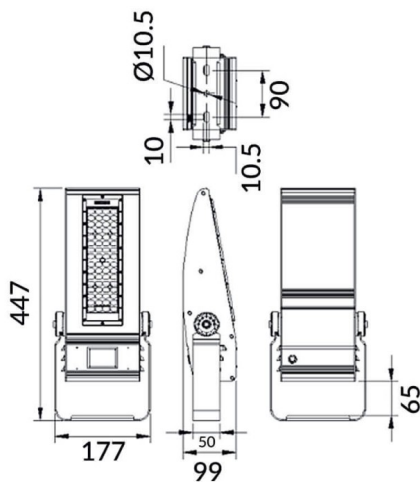

Bracket

Lavov Floodlight from the family COURT with a power of 100W and a 50x90 degrees beam angle. With a total lumen output of 14000lm and a luminous efficiency of 140lm/W. Made in Body Aluminium alloy materials - AL6063 and Steel Q235 with powder coating. PC lenses. and finished in black colour. IP65 and IK10 degree of protection ON-OFF driver.

Scheme

Item code	86.OF01.2451.02
Product type	Outdoor
Category	Floodlights
Family	COURT
Subfamily	Bracket

Pictograms

Product	
Real power (W)	100
Real luminous flux (Lm)	14000
Luminous efficiency (Lm/W)	140
Beam angle (°)	50x90
IP	IP65
Colour	black
Control gear included	yes
Control gear	ON-OFF
Light source	LED
Type of LED	NF2W757GR-V3
Average life time (h)	Up to 100,000hrs LM70
Colour temperature (K)	4500K
Colour consistency (SDCM)	5
CRI	75
IK	IK10