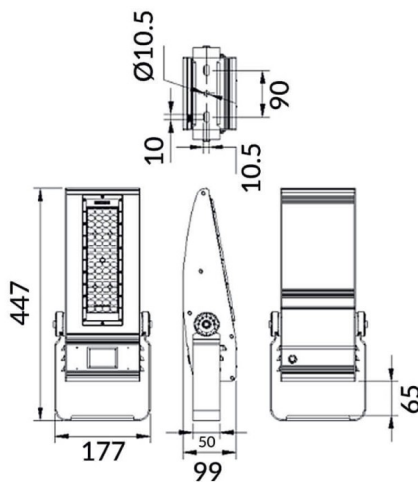

Bracket

Lavov Floodlight from the family COURT with a power of 100W and a 50x90 degrees beam angle. With a total lumen output of 14000lm and a luminous efficiency of 140lm/W. Made in Body Aluminium alloy materials - AL6063 and Steel Q235 with powder coating. PC lenses. and finished in black colour. IP65 and IK10 degree of protection ON-OFF driver.

Scheme

Item code	86.OF01.2451.02
Product type	Outdoor
Category	Floodlights
Family	COURT
Subfamily	Bracket

Pictograms

Product	
Real power (W)	100
Real luminous flux (Lm)	14000
Luminous efficiency (Lm/W)	140
Beam angle (&ordm;)	50x90
IP	IP65
Colour	black
Control gear included	yes
Control gear	ON-OFF
Light source	LED
Type of LED	NF2W757GR-V3
Average life time (h)	Up to 100,000hrs LM70
Colour temperature (K)	4500K
Colour consistency (SDCM)	<5
CRI	75
IK	IK10