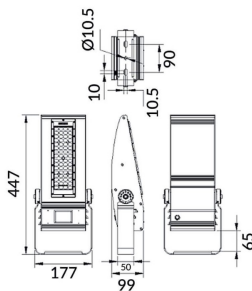

Bracket

Lavov Floodlight from the family COURT with a power of 100W and a 50x90 degrees beam angle. With a total lumen output of 14000lm and a luminous efficiency of 140lm/W. Made in Body Aluminium alloy materials - AL6063 and Steel Q235 with powder coating. PC lenses. and finished in black colour. IP65 and IK10 degree of protection ON-OFF driver.

Item code	86.OF01.2451.02
Product type	Outdoor
Category	Floodlights
Family	COURT
Subfamily	Bracket

Pictograms

Scheme

Product	
Real power (W)	100
Real luminous flux (Lm)	14000
Luminous efficiency (Lm/W)	140
Beam angle (°)	50x90
IP	IP65
Colour	black
Control gear included	yes
Control gear	ON-OFF
Light source	LED
Type of LED	NF2W757GR-V3
Average life time (h)	Up to 100,000hrs LM70
Colour temperature (K)	4500K
Colour consistency (SDCM)	<5
CRI	75
IK	IK10