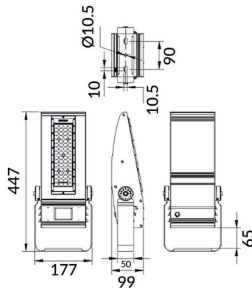

### Bracket

Lavov Floodlight from the family COURT with a power of 100W and a 50x90 degrees beam angle. With a total lumen output of 14000lm and a luminous efficiency of 140lm/W. Made in Body Aluminium alloy materials - AL6063 and Steel Q235 with powder coating. PC lenses. and finished in black colour. IP65 and IK10 degree of protection ON-OFF driver.

### Scheme

Product	
Real power (W)	100
Real luminous flux (Lm)	14000
Luminous efficiency (Lm/W)	140
Beam angle (°)	50x90
IP	IP65
Colour	black
Control gear included	yes
Control gear	ON-OFF
Light source	LED
Type of LED	NF2W757GR-V3
Average life time (h)	Up to 100,000hrs LM70
Colour temperature (K)	4500K
Colour consistency (SDCM)	<5
CRI	75
IK	IK10