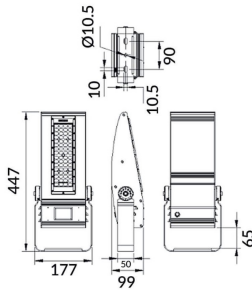

Bracket

Lavov Floodlight from the family COURT with a power of 100W and a 50x90 degrees beam angle. With a total lumen output of 14000lm and a luminous efficiency of 140lm/W. Made in Body Aluminium alloy materials - AL6063 and Steel Q235 with powder coating. PC lenses. and finished in black colour. IP65 and IK10 degree of protection ON-OFF driver.

Item code	86.OF01.2451.02
Product type	Outdoor
Category	Floodlights
Family	COURT
Subfamily	Bracket

Pictograms

Scheme

Product	
Real power (W)	100
Real luminous flux (Lm)	14000
Luminous efficiency (Lm/W)	140
Beam angle (°)	50x90
IP	IP65
Colour	black
Control gear included	yes
Control gear	ON-OFF
Light source	LED
Type of LED	NF2W757GR-V3
Average life time (h)	Up to 100,000hrs LM70
Colour temperature (K)	4500K
Colour consistency (SDCM)	<5
CRI	75
IK	IK10