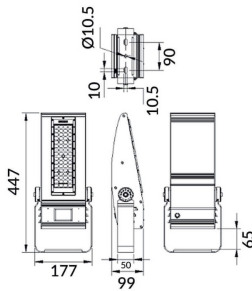

Bracket

Lavov Floodlight from the family COURT with a power of 100W and a 30x125 degrees beam angle. With a total lumen output of 14000lm and a luminous efficiency of 140lm/W. Made in Body Aluminium alloy materials - AL6063 and Steel Q235 with powder coating. PC lenses. and finished in black colour. IP65 and IK10 degree of protection ON-OFF driver.

Item code	86.OF01.2461.02
Product type	Outdoor
Category	Floodlights
Family	COURT
Subfamily	Bracket

Pictograms

Scheme

Product	
Real power (W)	100
Real luminous flux (Lm)	14000
Luminous efficiency (Lm/W)	140
Beam angle (°)	30x125
IP	IP65
Colour	black
Control gear included	yes
Control gear	ON-OFF
Light source	LED
Type of LED	NF2W757GR-V3
Average life time (h)	Up to 100,000hrs LM70
Colour temperature (K)	4500K
Colour consistency (SDCM)	<5
CRI	75
IK	IK10