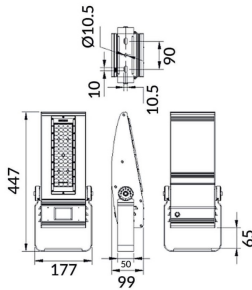

Bracket

Lavov Floodlight from the family COURT with a power of 100W and a 30x125 degrees beam angle. With a total lumen output of 14000lm and a luminous efficiency of 140lm/W. Made in Body Aluminium alloy materials - AL6063 and Steel Q235 with powder coating. PC lenses. and finished in black colour. IP65 and IK10 degree of protection ON-OFF driver.

Item code	86.OF01.2461.02
Product type	Outdoor
Category	Floodlights
Family	COURT
Subfamily	Bracket

Pictograms

Scheme

Product	
Real power (W)	100
Real luminous flux (Lm)	14000
Luminous efficiency (Lm/W)	140
Beam angle (°)	30x125
IP	IP65
Colour	black
Control gear included	yes
Control gear	ON-OFF
Light source	LED
Type of LED	NF2W757GR-V3
Average life time (h)	Up to 100,000hrs LM70
Colour temperature (K)	4500K
Colour consistency (SDCM)	<5
CRI	75
IK	IK10