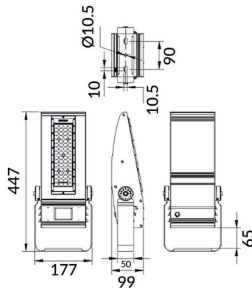

Scheme

Product	
Real power (W)	100
Real luminous flux (Lm)	14000
Luminous efficiency (Lm/W)	140
Beam angle (°)	30x125
IP	IP65
Colour	black
Control gear included	yes
Control gear	ON-OFF
Light source	LED
Type of LED	NF2W757GR-V3
Average life time (h)	Up to 100,000hrs LM70
Colour temperature (K)	4500K
Colour consistency (SDCM)	<5
CRI	75
IK	IK10