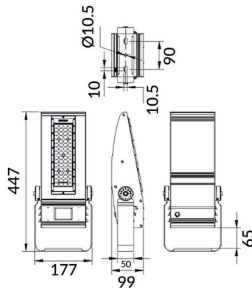

Bracket

Lavov Floodlight from the family COURT with a power of 100W and a 30x125 degrees beam angle. With a total lumen output of 14000lm and a luminous efficiency of 140lm/W. Made in Body Aluminium alloy materials - AL6063 and Steel Q235 with powder coating. PC lenses. and finished in black colour. IP65 and IK10 degree of protection ON-OFF driver.

| | |
|--------------|-----------------|
| Item code | 86.OF01.2461.02 |
| Product type | Outdoor |
| Category | Floodlights |
| Family | COURT |
| Subfamily | Bracket |

Pictograms

Scheme

| | |
|----------------------------|-----------------------|
| Product | |
| Real power (W) | 100 |
| Real luminous flux (Lm) | 14000 |
| Luminous efficiency (Lm/W) | 140 |
| Beam angle (°) | 30x125 |
| IP | IP65 |
| Colour | black |
| Control gear included | yes |
| Control gear | ON-OFF |
| Light source | LED |
| Type of LED | NF2W757GR-V3 |
| Average life time (h) | Up to 100,000hrs LM70 |
| Colour temperature (K) | 4500K |
| Colour consistency (SDCM) | <5 |
| CRI | 75 |
| IK | IK10 |