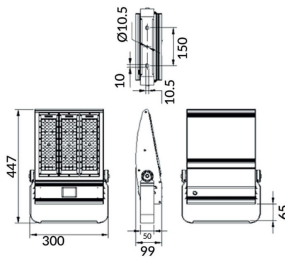

Bracket

Lavov Floodlight from the family COURT with a power of 150W and a 50x90 degrees beam angle. With a total lumen output of 21000lm and a luminous efficiency of 140lm/W. Made in Body Aluminium alloy materials - AL6063 and Steel Q235 with powder coating. PC lenses. and finished in black colour. IP65 and IK10 degree of protection ON-OFF driver.

Item code	86.OF01.3451.02
Product type	Outdoor
Category	Floodlights
Family	COURT
Subfamily	Bracket

Pictograms

Scheme

Product	
Real power (W)	150
Real luminous flux (Lm)	21000
Luminous efficiency (Lm/W)	140
Beam angle (°)	50x90
IP	IP65
Colour	black
Control gear included	yes
Control gear	ON-OFF
Light source	LED
Type of LED	NF2W757GR-V3
Average life time (h)	Up to 100,000hrs LM70
Colour temperature (K)	4500K
Colour consistency (SDCM)	<5
CRI	75
IK	IK10