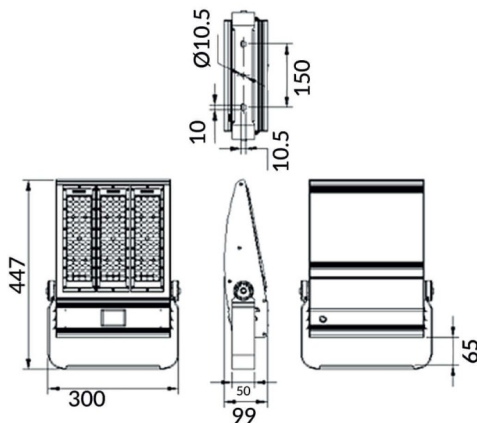

Bracket

Lavov Floodlight from the family COURT with a power of 150W and a 50x90 degrees beam angle. With a total lumen output of 21000lm and a luminous efficiency of 140lm/W. Made in Body Aluminium alloy materials - AL6063 and Steel Q235 with powder coating. PC lenses. and finished in black colour. IP65 and IK10 degree of protection ON-OFF driver.

Scheme

Item code	86.OF01.3451.02
Product type	Outdoor
Category	Floodlights
Family	COURT
Subfamily	Bracket
Pictograms	

Product	
Real power (W)	150
Real luminous flux (Lm)	21000
Luminous efficiency (Lm/W)	140
Beam angle (°)	50x90
IP	IP65
Colour	black
Control gear included	yes
Control gear	ON-OFF
Light source	LED
Type of LED	NF2W757GR-V3
Average life time (h)	Up to 100,000hrs LM70
Colour temperature (K)	4500K
Colour consistency (SDCM)	<5
CRI	75
IK	IK10