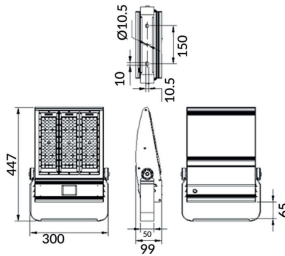

Bracket

Lavov Floodlight from the family COURT with a power of 150W and a 50x90 degrees beam angle. With a total lumen output of 21000lm and a luminous efficiency of 140lm/W. Made in Body Aluminium alloy materials - AL6063 and Steel Q235 with powder coating. PC lenses. and finished in black colour. IP65 and IK10 degree of protection ON-OFF driver.

| | |
|--------------|-----------------|
| Item code | 86.OF01.3451.02 |
| Product type | Outdoor |
| Category | Floodlights |
| Family | COURT |
| Subfamily | Bracket |

Pictograms

Scheme

| | |
|----------------------------|-----------------------|
| Product | |
| Real power (W) | 150 |
| Real luminous flux (Lm) | 21000 |
| Luminous efficiency (Lm/W) | 140 |
| Beam angle (°) | 50x90 |
| IP | IP65 |
| Colour | black |
| Control gear included | yes |
| Control gear | ON-OFF |
| Light source | LED |
| Type of LED | NF2W757GR-V3 |
| Average life time (h) | Up to 100,000hrs LM70 |
| Colour temperature (K) | 4500K |
| Colour consistency (SDCM) | <5 |
| CRI | 75 |
| IK | IK10 |