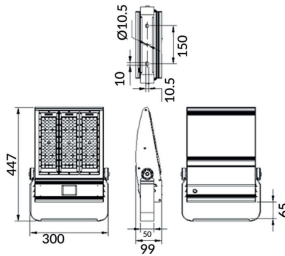

Scheme

Product	
Real power (W)	150
Real luminous flux (Lm)	21000
Luminous efficiency (Lm/W)	140
Beam angle (°)	50x90
IP	IP65
Colour	black
Control gear included	yes
Control gear	ON-OFF
Light source	LED
Type of LED	NF2W757GR-V3
Average life time (h)	Up to 100,000hrs LM70
Colour temperature (K)	4500K
Colour consistency (SDCM)	<5
CRI	75
IK	IK10