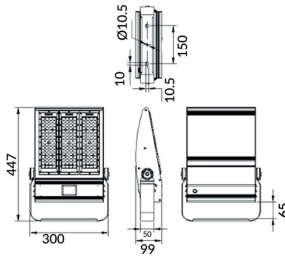

Bracket

Lavov Floodlight from the family COURT with a power of 150W and a 50x90 degrees beam angle. With a total lumen output of 21000lm and a luminous efficiency of 140lm/W. Made in Body Aluminium alloy materials - AL6063 and Steel Q235 with powder coating. PC lenses. and finished in black colour. IP65 and IK10 degree of protection ON-OFF driver.

Item code	86.OF01.3451.02
Product type	Outdoor
Category	Floodlights
Family	COURT
Subfamily	Bracket

Pictograms

Scheme

Product	
Real power (W)	150
Real luminous flux (Lm)	21000
Luminous efficiency (Lm/W)	140
Beam angle (°)	50x90
IP	IP65
Colour	black
Control gear included	yes
Control gear	ON-OFF
Light source	LED
Type of LED	NF2W757GR-V3
Average life time (h)	Up to 100,000hrs LM70
Colour temperature (K)	4500K
Colour consistency (SDCM)	<5
CRI	75
IK	IK10