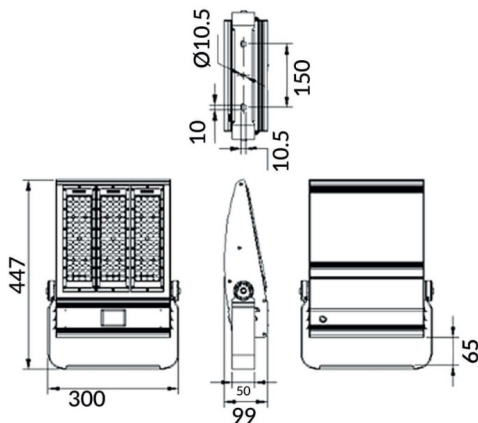

Bracket

Lavov Floodlight from the family COURT with a power of 150W and a 50x90 degrees beam angle. With a total lumen output of 21000lm and a luminous efficiency of 140lm/W. Made in Body Aluminium alloy materials - AL6063 and Steel Q235 with powder coating. PC lenses. and finished in black colour. IP65 and IK10 degree of protection ON-OFF driver.

Scheme

Item code	86.OF01.3451.02
Product type	Outdoor
Category	Floodlights
Family	COURT
Subfamily	Bracket

Pictograms

Product	
Real power (W)	150
Real luminous flux (Lm)	21000
Luminous efficiency (Lm/W)	140
Beam angle (&ordm;)	50x90
IP	IP65
Colour	black
Control gear included	yes
Control gear	ON-OFF
Light source	LED
Type of LED	NF2W757GR-V3
Average life time (h)	Up to 100,000hrs LM70
Colour temperature (K)	4500K
Colour consistency (SDCM)	<5
CRI	75
IK	IK10