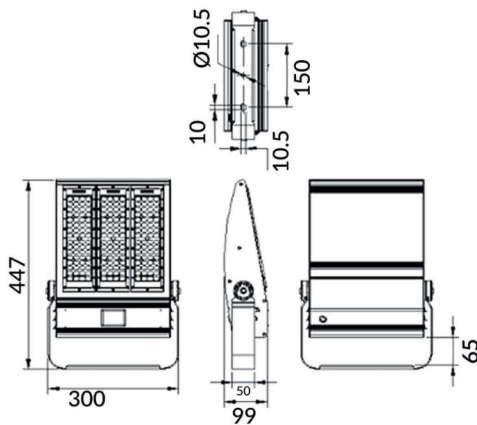

Bracket

Lavov Floodlight from the family COURT with a power of 150W and a 50x90 degrees beam angle. With a total lumen output of 21000lm and a luminous efficiency of 140lm/W. Made in Body Aluminium alloy materials - AL6063 and Steel Q235 with powder coating. PC lenses. and finished in black colour. IP65 and IK10 degree of protection ON-OFF driver.

Scheme

Item code	86.OF01.3451.02
Product type	Outdoor
Category	Floodlights
Family	COURT
Subfamily	Bracket

Pictograms

Product	
Real power (W)	150
Real luminous flux (Lm)	21000
Luminous efficiency (Lm/W)	140
Beam angle (°)	50x90
IP	IP65
Colour	black
Control gear included	yes
Control gear	ON-OFF
Light source	LED
Type of LED	NF2W757GR-V3
Average life time (h)	Up to 100,000hrs LM70
Colour temperature (K)	4500K
Colour consistency (SDCM)	5
CRI	75
IK	IK10