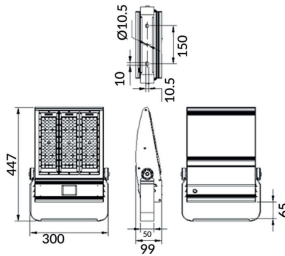

### Bracket

Lavov Floodlight from the family COURT with a power of 150W and a 30x125 degrees beam angle. With a total lumen output of 21000lm and a luminous efficiency of 140lm/W. Made in Body Aluminium alloy materials - AL6063 and Steel Q235 with powder coating. PC lenses. and finished in black colour. IP65 and IK10 degree of protection ON-OFF driver.

### Scheme

Product	
Real power (W)	150
Real luminous flux (Lm)	21000
Luminous efficiency (Lm/W)	140
Beam angle (°)	30x125
IP	IP65
Colour	black
Control gear included	yes
Control gear	ON-OFF
Light source	LED
Type of LED	NF2W757GR-V3
Average life time (h)	Up to 100,000hrs LM70
Colour temperature (K)	4500K
Colour consistency (SDCM)	<5
CRI	75
IK	IK10