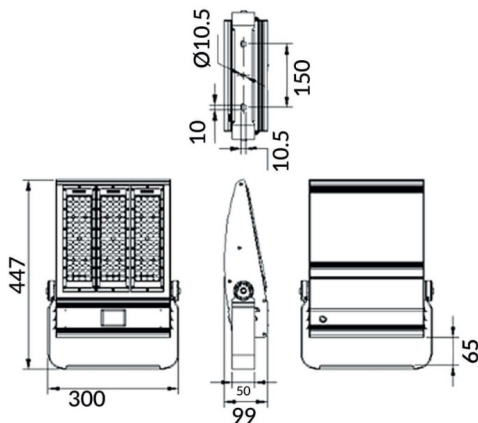

Bracket

Lavov Floodlight from the family COURT with a power of 150W and a 30x125 degrees beam angle. With a total lumen output of 21000lm and a luminous efficiency of 140lm/W. Made in Body Aluminium alloy materials - AL6063 and Steel Q235 with powder coating. PC lenses. and finished in black colour. IP65 and IK10 degree of protection ON-OFF driver.

Scheme

Item code	86.OF01.3461.02
Product type	Outdoor
Category	Floodlights
Family	COURT
Subfamily	Bracket
Pictograms	

Product	
Real power (W)	150
Real luminous flux (Lm)	21000
Luminous efficiency (Lm/W)	140
Beam angle (°)	30x125
IP	IP65
Colour	black
Control gear included	yes
Control gear	ON-OFF
Light source	LED
Type of LED	NF2W757GR-V3
Average life time (h)	Up to 100,000hrs LM70
Colour temperature (K)	4500K
Colour consistency (SDCM)	5
CRI	75
IK	IK10