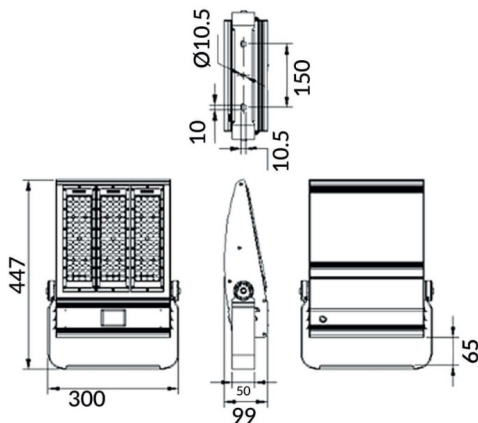

**Bracket**

Lavov Floodlight from the family COURT with a power of 150W and a 30x125 degrees beam angle. With a total lumen output of 21000lm and a luminous efficiency of 140lm/W. Made in Body Aluminium alloy materials - AL6063 and Steel Q235 with powder coating. PC lenses. and finished in black colour. IP65 and IK10 degree of protection ON-OFF driver.

**Scheme**

<b>Item code</b>	<b>86.OF01.3461.02</b>
<b>Product type</b>	<b>Outdoor</b>
<b>Category</b>	<b>Floodlights</b>
<b>Family</b>	<b>COURT</b>
<b>Subfamily</b>	<b>Bracket</b>

**Pictograms**

<b>Product</b>	
<b>Real power (W)</b>	<b>150</b>
<b>Real luminous flux (Lm)</b>	<b>21000</b>
<b>Luminous efficiency (Lm/W)</b>	<b>140</b>
<b>Beam angle (&amp;ordm;)</b>	<b>30x125</b>
<b>IP</b>	<b>IP65</b>
<b>Colour</b>	<b>black</b>
<b>Control gear included</b>	<b>yes</b>
<b>Control gear</b>	<b>ON-OFF</b>
<b>Light source</b>	<b>LED</b>
<b>Type of LED</b>	<b>NF2W757GR-V3</b>
<b>Average life time (h)</b>	<b>Up to 100,000hrs LM70</b>
<b>Colour temperature (K)</b>	<b>4500K</b>
<b>Colour consistency (SDCM)</b>	<b>&lt;5</b>
<b>CRI</b>	<b>75</b>
<b>IK</b>	<b>IK10</b>