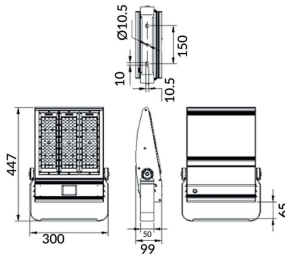

Bracket

Lavov Floodlight from the family COURT with a power of 150W and a 30x125 degrees beam angle. With a total lumen output of 21000lm and a luminous efficiency of 140lm/W. Made in Body Aluminium alloy materials - AL6063 and Steel Q235 with powder coating. PC lenses. and finished in black colour. IP65 and IK10 degree of protection ON-OFF driver.

Item code	86.OF01.3461.02
Product type	Outdoor
Category	Floodlights
Family	COURT
Subfamily	Bracket

Pictograms

Scheme

Product	
Real power (W)	150
Real luminous flux (Lm)	21000
Luminous efficiency (Lm/W)	140
Beam angle (°)	30x125
IP	IP65
Colour	black
Control gear included	yes
Control gear	ON-OFF
Light source	LED
Type of LED	NF2W757GR-V3
Average life time (h)	Up to 100,000hrs LM70
Colour temperature (K)	4500K
Colour consistency (SDCM)	<5
CRI	75
IK	IK10