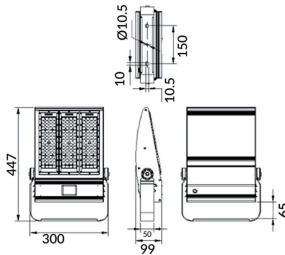

Bracket

Lavov Floodlight from the family COURT with a power of 150W and a 30x125 degrees beam angle. With a total lumen output of 21000lm and a luminous efficiency of 140lm/W. Made in Body Aluminium alloy materials - AL6063 and Steel Q235 with powder coating. PC lenses. and finished in black colour. IP65 and IK10 degree of protection ON-OFF driver.

Item code	86.OF01.3461.02
Product type	Outdoor
Category	Floodlights
Family	COURT
Subfamily	Bracket
Pictograms	

Scheme

Product	
Real power (W)	150
Real luminous flux (Lm)	21000
Luminous efficiency (Lm/W)	140
Beam angle (°)	30x125
IP	IP65
Colour	black
Control gear included	yes
Control gear	ON-OFF
Light source	LED
Type of LED	NF2W757GR-V3
Average life time (h)	Up to 100,000hrs LM70
Colour temperature (K)	4500K
Colour consistency (SDCM)	<5
CRI	75
IK	IK10