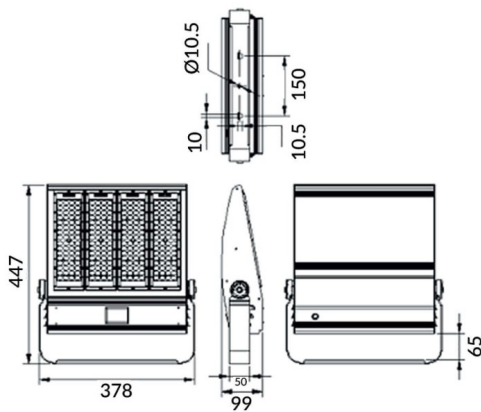

Bracket

Lavov Floodlight from the family COURT with a power of 200W and a 50x90 degrees beam angle. With a total lumen output of 28000lm and a luminous efficiency of 140lm/W. Made in Body Aluminium alloy materials - AL6063 and Steel Q235 with powder coating. PC lenses. and finished in black colour. IP65 and IK10 degree of protection ON-OFF driver.

Scheme

Item code	86.OF01.4451.02
Product type	Outdoor
Category	Floodlights
Family	COURT
Subfamily	Bracket

Pictograms

-
-
-
-
-
-
-

Product	
Real power (W)	200
Real luminous flux (Lm)	28000
Luminous efficiency (Lm/W)	140
Beam angle (&ordm;)	50x90
IP	IP65
Colour	black
Control gear included	yes
Control gear	ON-OFF
Light source	LED
Type of LED	NF2W757GR-V3
Average life time (h)	Up to 100,000hrs LM70
Colour temperature (K)	5000K
Colour consistency (SDCM)	<5
CRI	75
IK	IK10