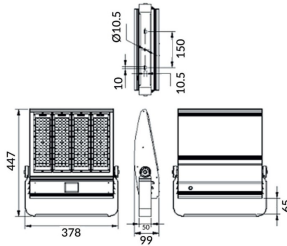

Bracket

Lavov Floodlight from the family COURT with a power of 200W and a 50x90 degrees beam angle. With a total lumen output of 28000lm and a luminous efficiency of 140lm/W. Made in Body Aluminium alloy materials - AL6063 and Steel Q235 with powder coating. PC lenses. and finished in black colour. IP65 and IK10 degree of protection ON-OFF driver.

Item code	86.OF01.4451.02
Product type	Outdoor
Category	Floodlights
Family	COURT
Subfamily	Bracket

Pictograms

Scheme

Product	
Real power (W)	200
Real luminous flux (Lm)	28000
Luminous efficiency (Lm/W)	140
Beam angle (°)	50x90
IP	IP65
Colour	black
Control gear included	yes
Control gear	ON-OFF
Light source	LED
Type of LED	NF2W757GR-V3
Average life time (h)	Up to 100,000hrs LM70
Colour temperature (K)	5000K
Colour consistency (SDCM)	<5
CRI	75
IK	IK10