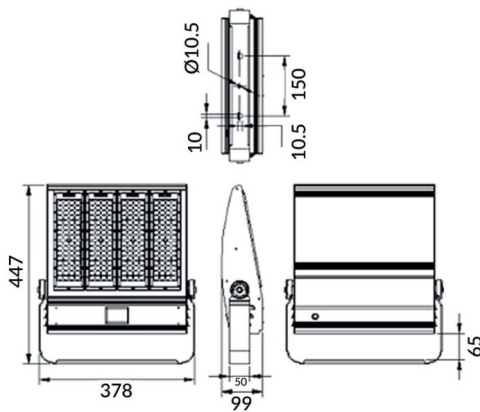

Bracket

Lavov Floodlight from the family COURT with a power of 200W and a 50x90 degrees beam angle. With a total lumen output of 28000lm and a luminous efficiency of 140lm/W. Made in Body Aluminium alloy materials - AL6063 and Steel Q235 with powder coating. PC lenses. and finished in black colour. IP65 and IK10 degree of protection ON-OFF driver.

Scheme

Item code	86.OF01.4451.02
Product type	Outdoor
Category	Floodlights
Family	COURT
Subfamily	Bracket

Pictograms

Product	
Real power (W)	200
Real luminous flux (Lm)	28000
Luminous efficiency (Lm/W)	140
Beam angle (°)	50x90
IP	IP65
Colour	black
Control gear included	yes
Control gear	ON-OFF
Light source	LED
Type of LED	NF2W757GR-V3
Average life time (h)	Up to 100,000hrs LM70
Colour temperature (K)	5000K
Colour consistency (SDCM)	5
CRI	75
IK	IK10