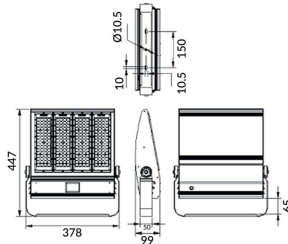

### Bracket

Lavov Floodlight from the family COURT with a power of 200W and a 50x90 degrees beam angle. With a total lumen output of 28000lm and a luminous efficiency of 140lm/W. Made in Body Aluminium alloy materials - AL6063 and Steel Q235 with powder coating. PC lenses. and finished in black colour. IP65 and IK10 degree of protection ON-OFF driver.

### Scheme

|                            |                       |
|----------------------------|-----------------------|
| Product                    |                       |
| Real power (W)             | 200                   |
| Real luminous flux (Lm)    | 28000                 |
| Luminous efficiency (Lm/W) | 140                   |
| Beam angle (°)             | 50x90                 |
| IP                         | IP65                  |
| Colour                     | black                 |
| Control gear included      | yes                   |
| Control gear               | ON-OFF                |
| Light source               | LED                   |
| Type of LED                | NF2W757GR-V3          |
| Average life time (h)      | Up to 100,000hrs LM70 |
| Colour temperature (K)     | 5000K                 |
| Colour consistency (SDCM)  | <5                    |
| CRI                        | 75                    |
| IK                         | IK10                  |