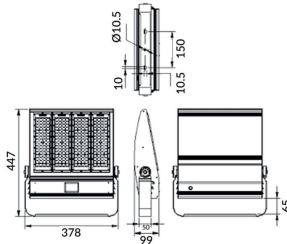

Bracket

Lavov Floodlight from the family COURT with a power of 200W and a 30x125 degrees beam angle. With a total lumen output of 28000lm and a luminous efficiency of 140lm/W. Made in Body Aluminium alloy materials - AL6063 and Steel Q235 with powder coating. PC lenses. and finished in black colour. IP65 and IK10 degree of protection ON-OFF driver.

Item code	86.OF01.4461.02
Product type	Outdoor
Category	Floodlights
Family	COURT
Subfamily	Bracket

Pictograms

Scheme

Product	
Real power (W)	200
Real luminous flux (Lm)	28000
Luminous efficiency (Lm/W)	140
Beam angle (°)	30x125
IP	IP65
Colour	black
Control gear included	yes
Control gear	ON-OFF
Light source	LED
Type of LED	NF2W757GR-V3
Average life time (h)	Up to 100,000hrs LM70
Colour temperature (K)	5000K
Colour consistency (SDCM)	<5
CRI	75
IK	IK10