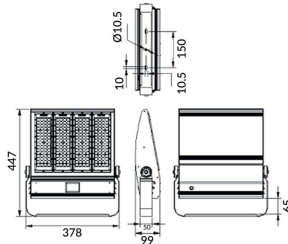

Bracket

Lavov Floodlight from the family COURT with a power of 200W and a 30x125 degrees beam angle. With a total lumen output of 28000lm and a luminous efficiency of 140lm/W. Made in Body Aluminium alloy materials - AL6063 and Steel Q235 with powder coating. PC lenses. and finished in black colour. IP65 and IK10 degree of protection ON-OFF driver.

Item code	86.OF01.4461.02
Product type	Outdoor
Category	Floodlights
Family	COURT
Subfamily	Bracket

Pictograms

Scheme

Product	
Real power (W)	200
Real luminous flux (Lm)	28000
Luminous efficiency (Lm/W)	140
Beam angle (°)	30x125
IP	IP65
Colour	black
Control gear included	yes
Control gear	ON-OFF
Light source	LED
Type of LED	NF2W757GR-V3
Average life time (h)	Up to 100,000hrs LM70
Colour temperature (K)	5000K
Colour consistency (SDCM)	<5
CRI	75
IK	IK10