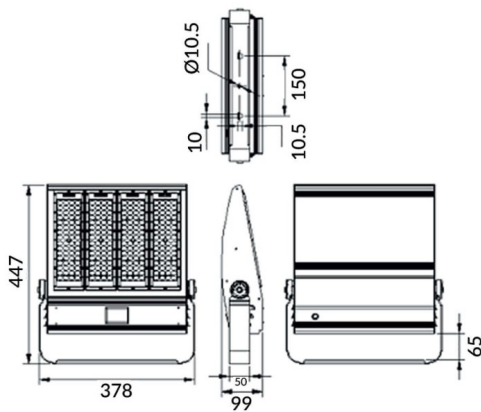

Bracket

Lavov Floodlight from the family COURT with a power of 200W and a 30x125 degrees beam angle. With a total lumen output of 28000lm and a luminous efficiency of 140lm/W. Made in Body Aluminium alloy materials - AL6063 and Steel Q235 with powder coating. PC lenses. and finished in black colour. IP65 and IK10 degree of protection ON-OFF driver.

Scheme

Item code	86.OF01.4461.02
Product type	Outdoor
Category	Floodlights
Family	COURT
Subfamily	Bracket

Pictograms

Product	
Real power (W)	200
Real luminous flux (Lm)	28000
Luminous efficiency (Lm/W)	140
Beam angle (°)	30x125
IP	IP65
Colour	black
Control gear included	yes
Control gear	ON-OFF
Light source	LED
Type of LED	NF2W757GR-V3
Average life time (h)	Up to 100,000hrs LM70
Colour temperature (K)	5000K
Colour consistency (SDCM)	5
CRI	75
IK	IK10