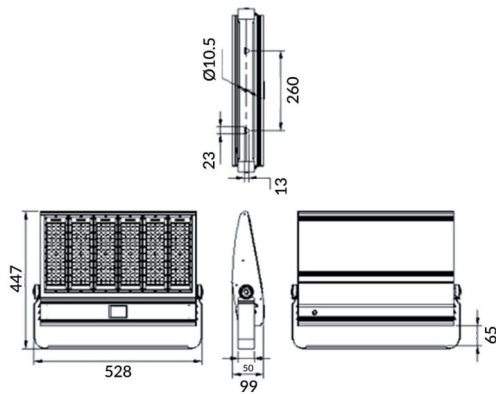

Bracket

Lavov Floodlight from the family COURT with a power of 300W and a 50x90 degrees beam angle. With a total lumen output of 42000lm and a luminous efficiency of 140lm/W. Made in Body Aluminium alloy materials - AL6063 and Steel Q235 with powder coating. PC lenses. and finished in black colour. IP65 and IK10 degree of protection ON-OFF driver.

Scheme

Item code	86.OF01.5451.02
Product type	Outdoor
Category	Floodlights
Family	COURT
Subfamily	Bracket

Pictograms

Product	
Real power (W)	300
Real luminous flux (Lm)	42000
Luminous efficiency (Lm/W)	140
Beam angle (°)	50x90
IP	IP65
Colour	black
Control gear included	yes
Control gear	ON-OFF
Light source	LED
Type of LED	NF2W757GR-V3
Average life time (h)	Up to 100,000hrs LM70
Colour temperature (K)	5000K
Colour consistency (SDCM)	5
CRI	75
IK	IK10