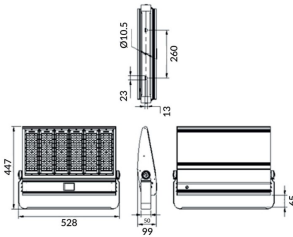

Scheme

Product	
Real power (W)	300
Real luminous flux (Lm)	42000
Luminous efficiency (Lm/W)	140
Beam angle (°)	50x90
IP	IP65
Colour	black
Control gear included	yes
Control gear	ON-OFF
Light source	LED
Type of LED	NF2W757GR-V3
Average life time (h)	Up to 100,000hrs LM70
Colour temperature (K)	5000K
Colour consistency (SDCM)	<5
CRI	75
IK	IK10