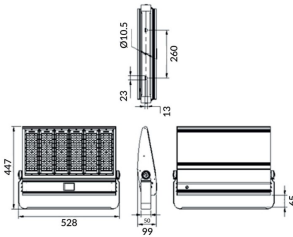

### Bracket

Lavov Floodlight from the family COURT with a power of 300W and a 50x90 degrees beam angle. With a total lumen output of 42000lm and a luminous efficiency of 140lm/W. Made in Body Aluminium alloy materials - AL6063 and Steel Q235 with powder coating. PC lenses. and finished in black colour. IP65 and IK10 degree of protection ON-OFF driver.

### Scheme

Product	
Real power (W)	300
Real luminous flux (Lm)	42000
Luminous efficiency (Lm/W)	140
Beam angle (°)	50x90
IP	IP65
Colour	black
Control gear included	yes
Control gear	ON-OFF
Light source	LED
Type of LED	NF2W757GR-V3
Average life time (h)	Up to 100,000hrs LM70
Colour temperature (K)	5000K
Colour consistency (SDCM)	<5
CRI	75
IK	IK10