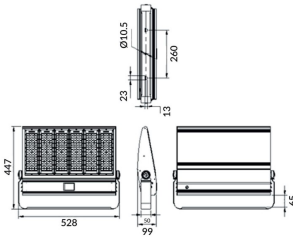

Bracket

Lavov Floodlight from the family COURT with a power of 300W and a 50x90 degrees beam angle. With a total lumen output of 42000lm and a luminous efficiency of 140lm/W. Made in Body Aluminium alloy materials - AL6063 and Steel Q235 with powder coating. PC lenses. and finished in black colour. IP65 and IK10 degree of protection ON-OFF driver.

Item code	86.OF01.5451.02
Product type	Outdoor
Category	Floodlights
Family	COURT
Subfamily	Bracket

Pictograms

Scheme

Product

Real power (W)	300
Real luminous flux (Lm)	42000
Luminous efficiency (Lm/W)	140
Beam angle (°)	50x90
IP	IP65
Colour	black
Control gear included	yes
Control gear	ON-OFF
Light source	LED
Type of LED	NF2W757GR-V3
Average life time (h)	Up to 100,000hrs LM70
Colour temperature (K)	5000K
Colour consistency (SDCM)	<5
CRI	75
IK	IK10