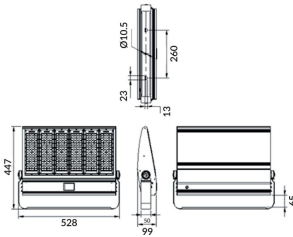

Bracket

Lavov Floodlight from the family COURT with a power of 300W and a 30x125 degrees beam angle. With a total lumen output of 42000lm and a luminous efficiency of 140lm/W. Made in Body Aluminium alloy materials - AL6063 and Steel Q235 with powder coating. PC lenses. and finished in black colour. IP65 and IK10 degree of protection ON-OFF driver.

Subfamily	Bracket
------------------	----------------

Pictograms	    
	 

Scheme

Product

Real power (W)	300
-----------------------	------------

Real luminous flux (Lm)	42000
--------------------------------	--------------

Luminous efficiency (Lm/W)	140
-----------------------------------	------------

Beam angle (°)	30x125
-----------------------	---------------

IP	IP65
-----------	-------------

Colour	black
---------------	--------------