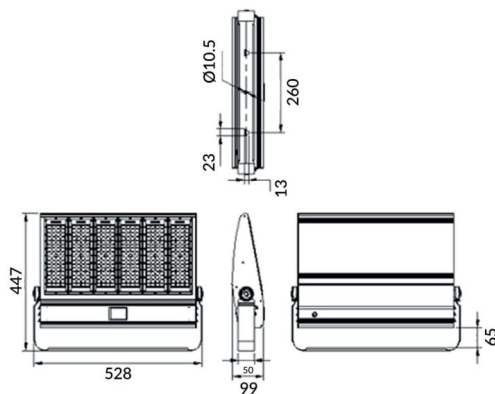

Bracket

Lavov Floodlight from the family COURT with a power of 300W and a 30x125 degrees beam angle. With a total lumen output of 42000lm and a luminous efficiency of 140lm/W. Made in Body Aluminium alloy materials - AL6063 and Steel Q235 with powder coating. PC lenses. and finished in black colour. IP65 and IK10 degree of protection ON-OFF driver.

Scheme

Item code	86.OF01.5461.02
Product type	Outdoor
Category	Floodlights
Family	COURT
Subfamily	Bracket

Pictograms

Product	
Real power (W)	300
Real luminous flux (Lm)	42000
Luminous efficiency (Lm/W)	140
Beam angle (°)	30x125
IP	IP65
Colour	black
Control gear included	yes
Control gear	ON-OFF
Light source	LED
Type of LED	NF2W757GR-V3
Average life time (h)	Up to 100,000hrs LM70
Colour temperature (K)	5000K
Colour consistency (SDCM)	5
CRI	75
IK	IK10