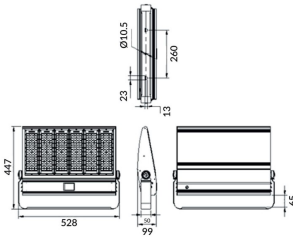

Bracket

Lavov Floodlight from the family COURT with a power of 300W and a 30x125 degrees beam angle. With a total lumen output of 42000lm and a luminous efficiency of 140lm/W. Made in Body Aluminium alloy materials - AL6063 and Steel Q235 with powder coating. PC lenses. and finished in black colour. IP65 and IK10 degree of protection ON-OFF driver.

Item code	86.OF01.5461.02
Product type	Outdoor
Category	Floodlights
Family	COURT
Subfamily	Bracket

Pictograms

Scheme

Product	
Real power (W)	300
Real luminous flux (Lm)	42000
Luminous efficiency (Lm/W)	140
Beam angle (°)	30x125
IP	IP65
Colour	black
Control gear included	yes
Control gear	ON-OFF
Light source	LED
Type of LED	NF2W757GR-V3
Average life time (h)	Up to 100,000hrs LM70
Colour temperature (K)	5000K
Colour consistency (SDCM)	<5
CRI	75
IK	IK10