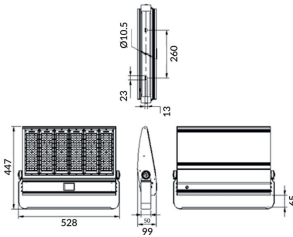

### Bracket

Lavov Floodlight from the family COURT with a power of 300W and a 30x125 degrees beam angle. With a total lumen output of 42000lm and a luminous efficiency of 140lm/W. Made in Body Aluminium alloy materials - AL6063 and Steel Q235 with powder coating. PC lenses. and finished in black colour. IP65 and IK10 degree of protection ON-OFF driver.

### Scheme

Product	
Real power (W)	300
Real luminous flux (Lm)	42000
Luminous efficiency (Lm/W)	140
Beam angle (°)	30x125
IP	IP65
Colour	black
Control gear included	yes
Control gear	ON-OFF
Light source	LED
Type of LED	NF2W757GR-V3
Average life time (h)	Up to 100,000hrs LM70
Colour temperature (K)	5000K
Colour consistency (SDCM)	<5
CRI	75
IK	IK10