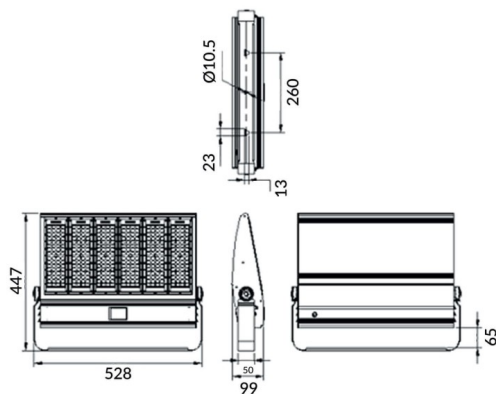

**Bracket**

Lavov Floodlight from the family COURT with a power of 300W and a 30x125 degrees beam angle. With a total lumen output of 42000lm and a luminous efficiency of 140lm/W. Made in Body Aluminium alloy materials - AL6063 and Steel Q235 with powder coating. PC lenses. and finished in black colour. IP65 and IK10 degree of protection ON-OFF driver.

**Scheme**

<b>Item code</b>	<b>86.OF01.5461.02</b>
<b>Product type</b>	<b>Outdoor</b>
<b>Category</b>	<b>Floodlights</b>
<b>Family</b>	<b>COURT</b>
<b>Subfamily</b>	<b>Bracket</b>

**Pictograms**

- 
- 
- 
- 
- 
- 
- 

<b>Product</b>	
<b>Real power (W)</b>	<b>300</b>
<b>Real luminous flux (Lm)</b>	<b>42000</b>
<b>Luminous efficiency (Lm/W)</b>	<b>140</b>
<b>Beam angle (&amp;ordm;)</b>	<b>30x125</b>
<b>IP</b>	<b>IP65</b>
<b>Colour</b>	<b>black</b>
<b>Control gear included</b>	<b>yes</b>
<b>Control gear</b>	<b>ON-OFF</b>
<b>Light source</b>	<b>LED</b>
<b>Type of LED</b>	<b>NF2W757GR-V3</b>
<b>Average life time (h)</b>	<b>Up to 100,000hrs LM70</b>
<b>Colour temperature (K)</b>	<b>5000K</b>
<b>Colour consistency (SDCM)</b>	<b>&lt;5</b>
<b>CRI</b>	<b>75</b>
<b>IK</b>	<b>IK10</b>