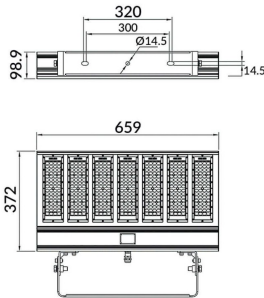

Bracket

Lavov Floodlight from the family COURT with a power of 400W and a 50x90 degrees beam angle. With a total lumen output of 56000lm and a luminous efficiency of 140lm/W. Made in Body Aluminium alloy materials - AL6063 and Steel Q235 with powder coating. PC lenses. and finished in black colour. IP65 and IK10 degree of protection ON-OFF driver.

Item code	86.OF01.6451.02
Product type	Outdoor
Category	Floodlights
Family	COURT
Subfamily	Bracket

Pictograms

Scheme

Product

Real power (W)	400
Real luminous flux (Lm)	56000
Luminous efficiency (Lm/W)	140
Beam angle (°)	50x90
IP	IP65
Colour	black
Control gear included	yes
Control gear	ON-OFF
Light source	LED
Type of LED	NF2W757GR-V3
Average life time (h)	Up to 100,000hrs LM70
Colour temperature (K)	5000K
Colour consistency (SDCM)	<5
CRI	75
IK	IK10