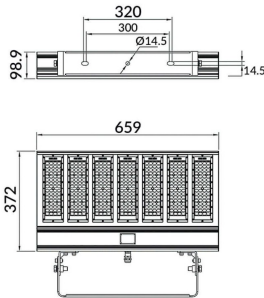

Bracket

Lavov Floodlight from the family COURT with a power of 400W and a 50x90 degrees beam angle. With a total lumen output of 56000lm and a luminous efficiency of 140lm/W. Made in Body Aluminium alloy materials - AL6063 and Steel Q235 with powder coating. PC lenses. and finished in black colour. IP65 and IK10 degree of protection ON-OFF driver.

Item code	86.OF01.6451.02
Product type	Outdoor
Category	Floodlights
Family	COURT
Subfamily	Bracket

Pictograms

SDCM
5

850°
IP
65

Driver INCL.
CRI
70

Scheme

Product	
Real power (W)	400
Real luminous flux (Lm)	56000
Luminous efficiency (Lm/W)	140
Beam angle (°)	50x90
IP	IP65
Colour	black
Control gear included	yes
Control gear	ON-OFF
Light source	LED
Type of LED	NF2W757GR-V3
Average life time (h)	Up to 100,000hrs LM70
Colour temperature (K)	5000K
Colour consistency (SDCM)	<5
CRI	75
IK	IK10

Photometry