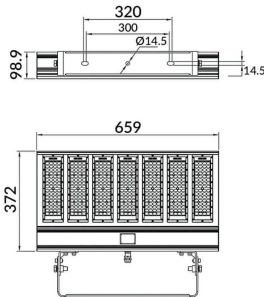

Bracket

Lavov Floodlight from the family COURT with a power of 400W and a 50x90 degrees beam angle. With a total lumen output of 56000lm and a luminous efficiency of 140lm/W. Made in Body Aluminium alloy materials - AL6063 and Steel Q235 with powder coating. PC lenses. and finished in black colour. IP65 and IK10 degree of protection ON-OFF driver.

Item code	86.OF01.6451.02
Product type	Outdoor
Category	Floodlights
Family	COURT
Subfamily	Bracket
Pictograms	

Scheme

Product

Real power (W)	400
Real luminous flux (Lm)	56000
Luminous efficiency (Lm/W)	140
Beam angle (°)	50x90
IP	IP65
Colour	black
Control gear included	yes
Control gear	ON-OFF
Light source	LED
Type of LED	NF2W757GR-V3
Average life time (h)	Up to 100,000hrs LM70
Colour temperature (K)	5000K
Colour consistency (SDCM)	<5
CRI	75
IK	IK10