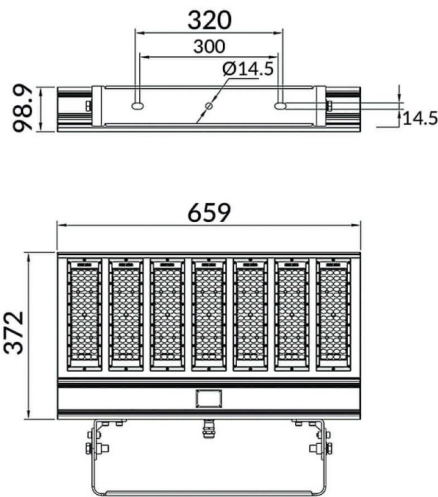

Bracket

Lavov Floodlight from the family COURT with a power of 400W and a 50x90 degrees beam angle. With a total lumen output of 56000lm and a luminous efficiency of 140lm/W. Made in Body Aluminium alloy materials - AL6063 and Steel Q235 with powder coating. PC lenses. and finished in black colour. IP65 and IK10 degree of protection ON-OFF driver.

Scheme

Photometry

Item code	86.OF01.6451.02
Product type	Outdoor
Category	Floodlights
Family	COURT
Subfamily	Bracket
Pictograms	

Product	
Real power (W)	400
Real luminous flux (Lm)	56000
Luminous efficiency (Lm/W)	140
Beam angle (°)	50x90
IP	IP65
Colour	black
Control gear included	yes
Control gear	ON-OFF
Light source	LED
Type of LED	NF2W757GR-V3
Average life time (h)	Up to 100,000hrs LM70
Colour temperature (K)	5000K
Colour consistency (SDCM)	5
CRI	75
IK	IK10