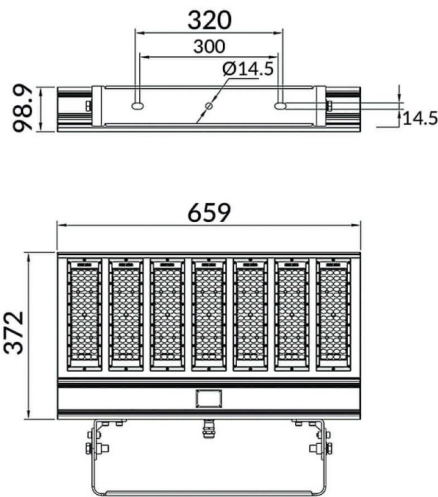

Bracket

Lavov Floodlight from the family COURT with a power of 400W and a 30x125 degrees beam angle. With a total lumen output of 56000lm and a luminous efficiency of 140lm/W. Made in Body Aluminium alloy materials - AL6063 and Steel Q235 with powder coating. PC lenses. and finished in black colour. IP65 and IK10 degree of protection ON-OFF driver.

Scheme

Photometry

Item code	86.OF01.6461.02
Product type	Outdoor
Category	Floodlights
Family	COURT
Subfamily	Bracket

Pictograms

Product	
Real power (W)	400
Real luminous flux (Lm)	56000
Luminous efficiency (Lm/W)	140
Beam angle (°)	30x125
IP	IP65
Colour	black
Control gear included	yes
Control gear	ON-OFF
Light source	LED
Type of LED	NF2W757GR-V3
Average life time (h)	Up to 100,000hrs LM70
Colour temperature (K)	5000K
Colour consistency (SDCM)	5
CRI	75
IK	IK10