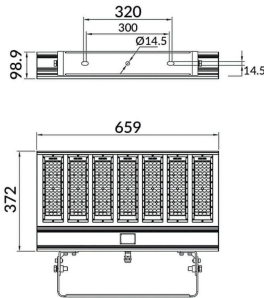

Bracket

Lavov Floodlight from the family COURT with a power of 400W and a 30x125 degrees beam angle. With a total lumen output of 56000lm and a luminous efficiency of 140lm/W. Made in Body Aluminium alloy materials - AL6063 and Steel Q235 with powder coating. PC lenses. and finished in black colour. IP65 and IK10 degree of protection ON-OFF driver.

Item code	86.OF01.6461.02
Product type	Outdoor
Category	Floodlights
Family	COURT
Subfamily	Bracket

Pictograms

Scheme

Product

Real power (W)	400
Real luminous flux (Lm)	56000
Luminous efficiency (Lm/W)	140
Beam angle (°)	30x125
IP	IP65
Colour	black
Control gear included	yes
Control gear	ON-OFF
Light source	LED
Type of LED	NF2W757GR-V3
Average life time (h)	Up to 100,000hrs LM70
Colour temperature (K)	5000K
Colour consistency (SDCM)	<5
CRI	75
IK	IK10