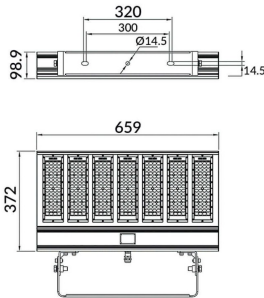

Bracket

Lavov Floodlight from the family COURT with a power of 400W and a 30x125 degrees beam angle. With a total lumen output of 56000lm and a luminous efficiency of 140lm/W. Made in Body Aluminium alloy materials - AL6063 and Steel Q235 with powder coating. PC lenses. and finished in black colour. IP65 and IK10 degree of protection ON-OFF driver.

Item code	86.OF01.6461.02
Product type	Outdoor
Category	Floodlights
Family	COURT
Subfamily	Bracket

Pictograms

SDCM
5

850°
IP
65

Driver
INCL.

CRI
70

Scheme

Product	
Real power (W)	400
Real luminous flux (Lm)	56000
Luminous efficiency (Lm/W)	140
Beam angle (°)	30x125
IP	IP65
Colour	black
Control gear included	yes
Control gear	ON-OFF
Light source	LED
Type of LED	NF2W757GR-V3
Average life time (h)	Up to 100,000hrs LM70
Colour temperature (K)	5000K
Colour consistency (SDCM)	<5
CRI	75
IK	IK10

Photometry