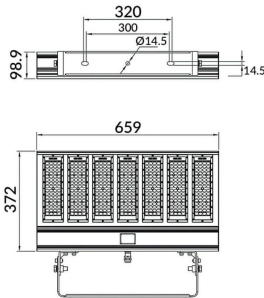

Bracket

Lavov Floodlight from the family COURT with a power of 400W and a 30x125 degrees beam angle. With a total lumen output of 56000lm and a luminous efficiency of 140lm/W. Made in Body Aluminium alloy materials - AL6063 and Steel Q235 with powder coating. PC lenses. and finished in black colour. IP65 and IK10 degree of protection ON-OFF driver.

Item code	86.OF01.6461.02
Product type	Outdoor
Category	Floodlights
Family	COURT
Subfamily	Bracket
Pictograms	

Scheme

Product

Real power (W)	400
Real luminous flux (Lm)	56000
Luminous efficiency (Lm/W)	140
Beam angle (°)	30x125
IP	IP65
Colour	black
Control gear included	yes
Control gear	ON-OFF
Light source	LED
Type of LED	NF2W757GR-V3
Average life time (h)	Up to 100,000hrs LM70
Colour temperature (K)	5000K
Colour consistency (SDCM)	<5
CRI	75
IK	IK10