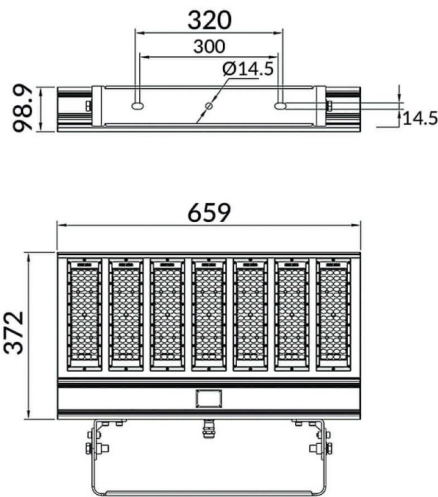

Bracket

Lavov Floodlight from the family COURT with a power of 400W and a 30x125 degrees beam angle. With a total lumen output of 56000lm and a luminous efficiency of 140lm/W. Made in Body Aluminium alloy materials - AL6063 and Steel Q235 with powder coating. PC lenses. and finished in black colour. IP65 and IK10 degree of protection ON-OFF driver.

Scheme

Photometry

Item code	86.OF01.6461.02
Product type	Outdoor
Category	Floodlights
Family	COURT
Subfamily	Bracket

Pictograms

Product	
Real power (W)	400
Real luminous flux (Lm)	56000
Luminous efficiency (Lm/W)	140
Beam angle (&ordm;)	30x125
IP	IP65
Colour	black
Control gear included	yes
Control gear	ON-OFF
Light source	LED
Type of LED	NF2W757GR-V3
Average life time (h)	Up to 100,000hrs LM70
Colour temperature (K)	5000K
Colour consistency (SDCM)	<5
CRI	75
IK	IK10