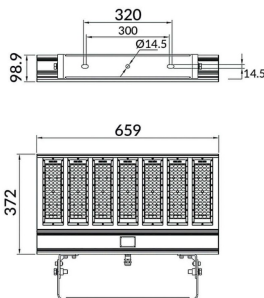

Bracket

Lavov Floodlight from the family COURT with a power of 400W and a 30x125 degrees beam angle. With a total lumen output of 56000lm and a luminous efficiency of 140lm/W. Made in Body Aluminium alloy materials - AL6063 and Steel Q235 with powder coating. PC lenses. and finished in black colour. IP65 and IK10 degree of protection ON-OFF driver.

Item code	86.OF01.6461.02
Product type	Outdoor
Category	Floodlights
Family	COURT
Subfamily	Bracket

Pictograms

Scheme

Product

Real power (W)	400
Real luminous flux (Lm)	56000
Luminous efficiency (Lm/W)	140
Beam angle (°)	30x125
IP	IP65
Colour	black
Control gear included	yes
Control gear	ON-OFF
Light source	LED
Type of LED	NF2W757GR-V3
Average life time (h)	Up to 100,000hrs LM70
Colour temperature (K)	5000K
Colour consistency (SDCM)	<5
CRI	75
IK	IK10