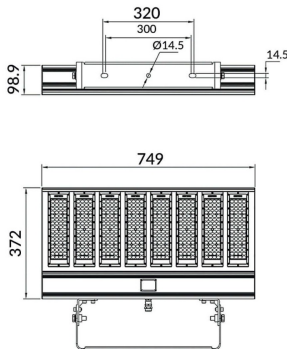

Bracket

Lavov Floodlight from the family COURT with a power of 500W and a 50x90 degrees beam angle. With a total lumen output of 70000lm and a luminous efficiency of 140lm/W. Made in Body Aluminium alloy materials - AL6063 and Steel Q235 with powder coating. PC lenses. and finished in black colour. IP65 and IK10 degree of protection ON-OFF driver.

Item code	86.OF01.7451.02
Product type	Outdoor
Category	Floodlights
Family	COURT
Subfamily	Bracket

Pictograms

Scheme

Product

Real power (W)	500
Real luminous flux (Lm)	70000
Luminous efficiency (Lm/W)	140
Beam angle (°)	50x90
IP	IP65
Colour	black
Control gear included	yes
Control gear	ON-OFF
Light source	LED
Type of LED	NF2W757GR-V3
Average life time (h)	Up to 100,000hrs LM70
Colour temperature (K)	4500K
Colour consistency (SDCM)	<5
CRI	75
IK	IK10