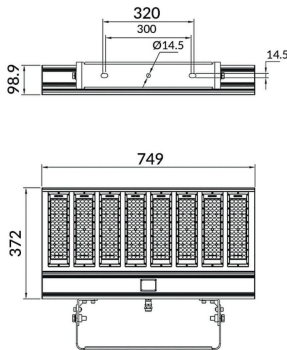

Bracket

Lavov Floodlight from the family COURT with a power of 500W and a 50x90 degrees beam angle. With a total lumen output of 70000lm and a luminous efficiency of 140lm/W. Made in Body Aluminium alloy materials - AL6063 and Steel Q235 with powder coating. PC lenses. and finished in black colour. IP65 and IK10 degree of protection ON-OFF driver.

Item code	86.OF01.7451.02
Product type	Outdoor
Category	Floodlights
Family	COURT
Subfamily	Bracket

Pictograms

Driver
INCL.

CRI
70

SDCM
5

IP
65

Scheme

Product

Real power (W)	500
Real luminous flux (Lm)	70000
Luminous efficiency (Lm/W)	140
Beam angle (°)	50x90
IP	IP65
Colour	black
Control gear included	yes
Control gear	ON-OFF
Light source	LED
Type of LED	NF2W757GR-V3
Average life time (h)	Up to 100,000hrs LM70
Colour temperature (K)	4500K
Colour consistency (SDCM)	<5
CRI	75
IK	IK10

Photometry