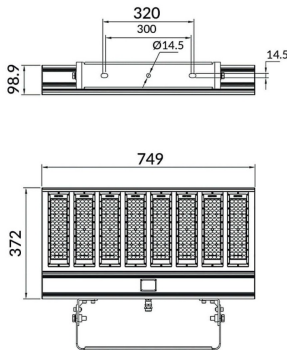

Bracket

Lavov Floodlight from the family COURT with a power of 500W and a 50x90 degrees beam angle. With a total lumen output of 70000lm and a luminous efficiency of 140lm/W. Made in Body Aluminium alloy materials - AL6063 and Steel Q235 with powder coating. PC lenses. and finished in black colour. IP65 and IK10 degree of protection ON-OFF driver.

Item code	86.OF01.7451.02
Product type	Outdoor
Category	Floodlights
Family	COURT
Subfamily	Bracket

Pictograms	

Product	
Real power (W)	500
Real luminous flux (Lm)	70000
Luminous efficiency (Lm/W)	140
Beam angle (°)	50x90
IP	IP65
Colour	black
Control gear included	yes
Control gear	ON-OFF
Light source	LED
Type of LED	NF2W757GR-V3
Average life time (h)	Up to 100,000hrs LM70
Colour temperature (K)	4500K
Colour consistency (SDCM)	<5
CRI	75
IK	IK10

Scheme

Photometry