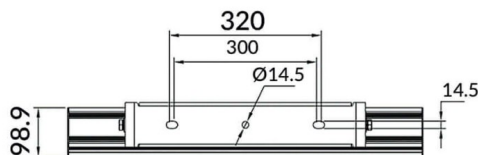

Bracket

Lavov Floodlight from the family COURT with a power of 500W and a 50x90 degrees beam angle. With a total lumen output of 70000lm and a luminous efficiency of 140lm/W. Made in Body Aluminium alloy materials - AL6063 and Steel Q235 with powder coating. PC lenses. and finished in black colour. IP65 and IK10 degree of protection ON-OFF driver.

Scheme

Photometry

Item code	86.OF01.7451.02
Product type	Outdoor
Category	Floodlights
Family	COURT
Subfamily	Bracket
Pictograms	

Product	
Real power (W)	500
Real luminous flux (Lm)	70000
Luminous efficiency (Lm/W)	140
Beam angle (°)	50x90
IP	IP65
Colour	black
Control gear included	yes
Control gear	ON-OFF
Light source	LED
Type of LED	NF2W757GR-V3
Average life time (h)	Up to 100,000hrs LM70
Colour temperature (K)	4500K
Colour consistency (SDCM)	5
CRI	75
IK	IK10