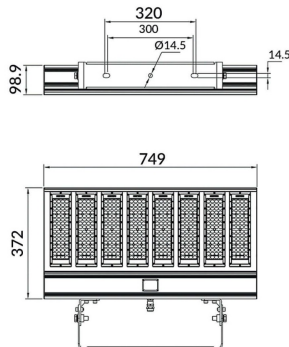

Bracket

Lavov Floodlight from the family COURT with a power of 500W and a 50x90 degrees beam angle. With a total lumen output of 70000lm and a luminous efficiency of 140lm/W. Made in Body Aluminium alloy materials - AL6063 and Steel Q235 with powder coating. PC lenses. and finished in black colour. IP65 and IK10 degree of protection ON-OFF driver.

Item code	86.OF01.7451.02
Product type	Outdoor
Category	Floodlights
Family	COURT
Subfamily	Bracket
Pictograms	

Scheme

Photometry

Product

Real power (W)	500
Real luminous flux (Lm)	70000
Luminous efficiency (Lm/W)	140
Beam angle (°)	50x90
IP	IP65
Colour	black
Control gear included	yes
Control gear	ON-OFF
Light source	LED
Type of LED	NF2W757GR-V3
Average life time (h)	Up to 100,000hrs LM70
Colour temperature (K)	4500K
Colour consistency (SDCM)	<5
CRI	75
IK	IK10