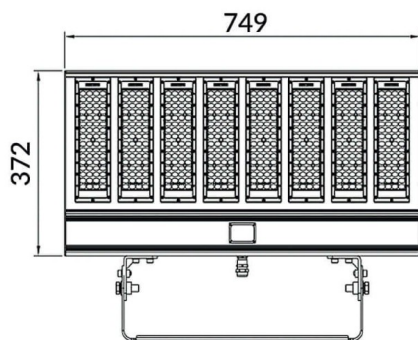

Scheme

Photometry

Bracket

Lavov Floodlight from the family COURT with a power of 500W and a 50x90 degrees beam angle. With a total lumen output of 70000lm and a luminous efficiency of 140lm/W. Made in Body Aluminium alloy materials - AL6063 and Steel Q235 with powder coating. PC lenses. and finished in black colour. IP65 and IK10 degree of protection ON-OFF driver.

Item code	86.OF01.7451.02
Product type	Outdoor
Category	Floodlights
Family	COURT
Subfamily	Bracket
Pictograms	

Product	
Real power (W)	500
Real luminous flux (Lm)	70000
Luminous efficiency (Lm/W)	140
Beam angle (&ordm;)	50x90
IP	IP65
Colour	black
Control gear included	yes
Control gear	ON-OFF
Light source	LED
Type of LED	NF2W757GR-V3
Average life time (h)	Up to 100,000hrs LM70
Colour temperature (K)	4500K
Colour consistency (SDCM)	<5
CRI	75
IK	IK10