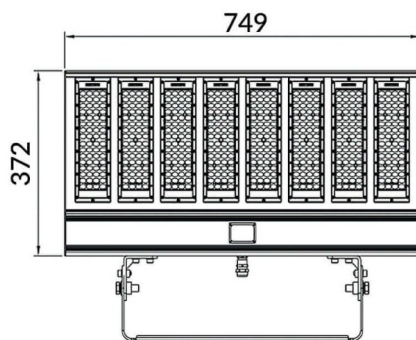

Bracket

Lavov Floodlight from the family COURT with a power of 500W and a 50x90 degrees beam angle. With a total lumen output of 70000lm and a luminous efficiency of 140lm/W. Made in Body Aluminium alloy materials - AL6063 and Steel Q235 with powder coating. PC lenses. and finished in black colour. IP65 and IK10 degree of protection ON-OFF driver.

Scheme

Photometry

Item code	86.OF01.7451.02
Product type	Outdoor
Category	Floodlights
Family	COURT
Subfamily	Bracket
Pictograms	

Product	
Real power (W)	500
Real luminous flux (Lm)	70000
Luminous efficiency (Lm/W)	140
Beam angle (°)	50x90
IP	IP65
Colour	black
Control gear included	yes
Control gear	ON-OFF
Light source	LED
Type of LED	NF2W757GR-V3
Average life time (h)	Up to 100,000hrs LM70
Colour temperature (K)	4500K
Colour consistency (SDCM)	5
CRI	75
IK	IK10