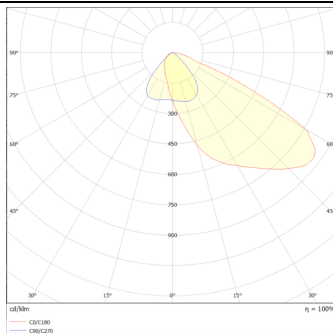

Bracket

Lavov Floodlight from the family COURT with a power of 500W and a 50x90 degrees beam angle. With a total lumen output of 70000lm and a luminous efficiency of 140lm/W. Made in Body Aluminium alloy materials - AL6063 and Steel Q235 with powder coating. PC lenses. and finished in black colour. IP65 and IK10 degree of protection ON-OFF driver.

Item code	86.OF01.7451.02
Product type	Outdoor
Category	Floodlights
Family	COURT
Subfamily	Bracket
Pictograms	

Scheme

Photometry

Product

Real power (W)	500
Real luminous flux (Lm)	70000
Luminous efficiency (Lm/W)	140
Beam angle (°)	50x90
IP	IP65
Colour	black
Control gear included	yes
Control gear	ON-OFF
Light source	LED
Type of LED	NF2W757GR-V3
Average life time (h)	Up to 100,000hrs LM70
Colour temperature (K)	4500K
Colour consistency (SDCM)	<5
CRI	75
IK	IK10