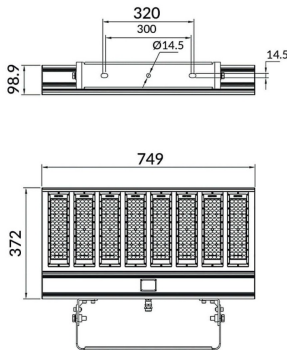

**Bracket**

Lavov Floodlight from the family COURT with a power of 500W and a 50x90 degrees beam angle. With a total lumen output of 70000lm and a luminous efficiency of 140lm/W. Made in Body Aluminium alloy materials - AL6063 and Steel Q235 with powder coating. PC lenses. and finished in black colour. IP65 and IK10 degree of protection ON-OFF driver.

Item code	86.OF01.7451.02
Product type	Outdoor
Category	Floodlights
Family	COURT
Subfamily	Bracket

Pictograms

Driver INCL.

CRI 70

SDCM 5

IP 65

<b>Product</b>	
Real power (W)	500
Real luminous flux (Lm)	70000
Luminous efficiency (Lm/W)	140
Beam angle (°)	50x90
IP	IP65
Colour	black
Control gear included	yes
Control gear	ON-OFF
Light source	LED
Type of LED	NF2W757GR-V3
Average life time (h)	Up to 100,000hrs LM70
Colour temperature (K)	4500K
Colour consistency (SDCM)	<5
CRI	75
IK	IK10

**Scheme**

**Photometry**