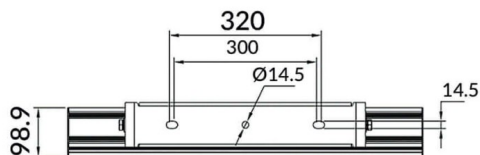

Scheme

Photometry

Bracket

Lavov Floodlight from the family COURT with a power of 500W and a 50x90 degrees beam angle. With a total lumen output of 70000lm and a luminous efficiency of 140lm/W. Made in Body Aluminium alloy materials - AL6063 and Steel Q235 with powder coating. PC lenses. and finished in black colour. IP65 and IK10 degree of protection ON-OFF driver.

Item code	86.OF01.7451.02
Product type	Outdoor
Category	Floodlights
Family	COURT
Subfamily	Bracket
Pictograms	

Product	
Real power (W)	500
Real luminous flux (Lm)	70000
Luminous efficiency (Lm/W)	140
Beam angle (&ordm;)	50x90
IP	IP65
Colour	black
Control gear included	yes
Control gear	ON-OFF
Light source	LED
Type of LED	NF2W757GR-V3
Average life time (h)	Up to 100,000hrs LM70
Colour temperature (K)	4500K
Colour consistency (SDCM)	<5
CRI	75
IK	IK10