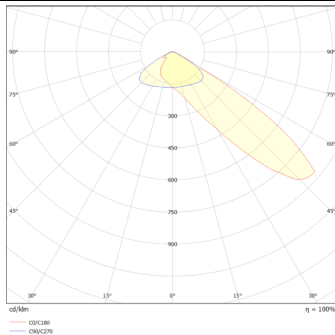

Bracket

Lavov Floodlight from the family COURT with a power of 500W and a 30x125 degrees beam angle. With a total lumen output of 70000lm and a luminous efficiency of 140lm/W. Made in Body Aluminium alloy materials - AL6063 and Steel Q235 with powder coating. PC lenses. and finished in black colour. IP65 and IK10 degree of protection ON-OFF driver.

Product

Real power (W)	500
Real luminous flux (Lm)	70000
Luminous efficiency (Lm/W)	140
Beam angle (°)	30x125
IP	IP65
Colour	black
Control gear included	yes
Control gear	ON-OFF
Light source	LED
Type of LED	NF2W757GR-V3
Average life time (h)	Up to 100,000hrs LM70
Colour temperature (K)	4500K
Colour consistency (SDCM)	<5
CRI	75
IK	IK10