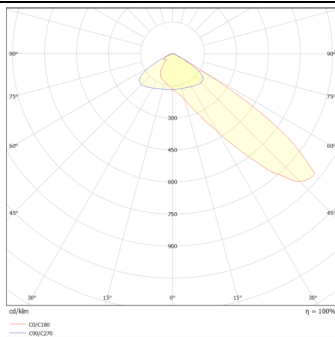

**Bracket**

Lavov Floodlight from the family COURT with a power of 500W and a 30x125 degrees beam angle. With a total lumen output of 70000lm and a luminous efficiency of 140lm/W. Made in Body Aluminium alloy materials - AL6063 and Steel Q235 with powder coating. PC lenses. and finished in black colour. IP65 and IK10 degree of protection ON-OFF driver.

<b>Product</b>	
<b>Real power (W)</b>	<b>500</b>
<b>Real luminous flux (Lm)</b>	<b>70000</b>
<b>Luminous efficiency (Lm/W)</b>	<b>140</b>
<b>Beam angle (°)</b>	<b>30x125</b>
<b>IP</b>	<b>IP65</b>
<b>Colour</b>	<b>black</b>
<b>Control gear included</b>	<b>yes</b>
<b>Control gear</b>	<b>ON-OFF</b>
<b>Light source</b>	<b>LED</b>
<b>Type of LED</b>	<b>NF2W757GR-V3</b>
<b>Average life time (h)</b>	<b>Up to 100,000hrs LM70</b>
<b>Colour temperature (K)</b>	<b>4500K</b>
<b>Colour consistency (SDCM)</b>	<b>&lt;5</b>
<b>CRI</b>	<b>75</b>
<b>IK</b>	<b>IK10</b>