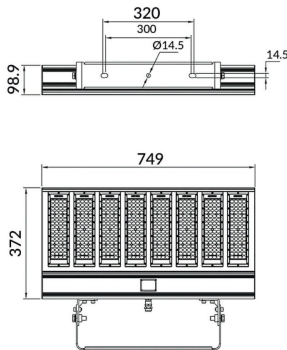

Bracket

Lavov Floodlight from the family COURT with a power of 500W and a 30x125 degrees beam angle. With a total lumen output of 70000lm and a luminous efficiency of 140lm/W. Made in Body Aluminium alloy materials - AL6063 and Steel Q235 with powder coating. PC lenses. and finished in black colour. IP65 and IK10 degree of protection ON-OFF driver.

Item code	86.OF01.7461.02
Product type	Outdoor
Category	Floodlights
Family	COURT
Subfamily	Bracket

Pictograms

Scheme

Photometry

Product	
Real power (W)	500
Real luminous flux (Lm)	70000
Luminous efficiency (Lm/W)	140
Beam angle (°)	30x125
IP	IP65
Colour	black
Control gear included	yes
Control gear	ON-OFF
Light source	LED
Type of LED	NF2W757GR-V3
Average life time (h)	Up to 100,000hrs LM70
Colour temperature (K)	4500K
Colour consistency (SDCM)	<5
CRI	75
IK	IK10