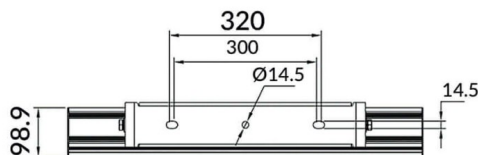

Bracket

Lavov Floodlight from the family COURT with a power of 500W and a 30x125 degrees beam angle. With a total lumen output of 70000lm and a luminous efficiency of 140lm/W. Made in Body Aluminium alloy materials - AL6063 and Steel Q235 with powder coating. PC lenses. and finished in black colour. IP65 and IK10 degree of protection ON-OFF driver.

Scheme

Photometry

Item code	86.OF01.7461.02
Product type	Outdoor
Category	Floodlights
Family	COURT
Subfamily	Bracket
Pictograms	

Product	
Real power (W)	500
Real luminous flux (Lm)	70000
Luminous efficiency (Lm/W)	140
Beam angle (º)	30x125
IP	IP65
Colour	black
Control gear included	yes
Control gear	ON-OFF
Light source	LED
Type of LED	NF2W757GR-V3
Average life time (h)	Up to 100,000hrs LM70
Colour temperature (K)	4500K
Colour consistency (SDCM)	<5
CRI	75
IK	IK10