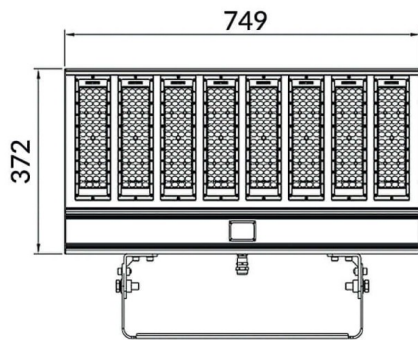

Bracket

Lavov Floodlight from the family COURT with a power of 500W and a 30x125 degrees beam angle. With a total lumen output of 70000lm and a luminous efficiency of 140lm/W. Made in Body Aluminium alloy materials - AL6063 and Steel Q235 with powder coating. PC lenses. and finished in black colour. IP65 and IK10 degree of protection ON-OFF driver.

Item code	86.OF01.7461.02
Product type	Outdoor
Category	Floodlights
Family	COURT
Subfamily	Bracket

Pictograms	

Product	
Real power (W)	500
Real luminous flux (Lm)	70000
Luminous efficiency (Lm/W)	140
Beam angle (°)	30x125
IP	IP65
Colour	black
Control gear included	yes
Control gear	ON-OFF
Light source	LED
Type of LED	NF2W757GR-V3
Average life time (h)	Up to 100,000hrs LM70
Colour temperature (K)	4500K
Colour consistency (SDCM)	5
CRI	75
IK	IK10

Scheme

Photometry