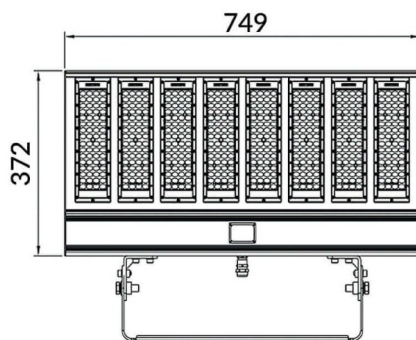

Bracket

Lavov Floodlight from the family COURT with a power of 500W and a 30x125 degrees beam angle. With a total lumen output of 70000lm and a luminous efficiency of 140lm/W. Made in Body Aluminium alloy materials - AL6063 and Steel Q235 with powder coating. PC lenses. and finished in black colour. IP65 and IK10 degree of protection ON-OFF driver.

Scheme

Photometry

Item code	86.OF01.7461.02
Product type	Outdoor
Category	Floodlights
Family	COURT
Subfamily	Bracket
Pictograms	

Product	
Real power (W)	500
Real luminous flux (Lm)	70000
Luminous efficiency (Lm/W)	140
Beam angle (º)	30x125
IP	IP65
Colour	black
Control gear included	yes
Control gear	ON-OFF
Light source	LED
Type of LED	NF2W757GR-V3
Average life time (h)	Up to 100,000hrs LM70
Colour temperature (K)	4500K
Colour consistency (SDCM)	<5
CRI	75
IK	IK10