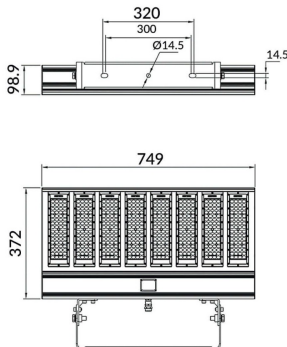

Bracket

Lavov Floodlight from the family COURT with a power of 500W and a 30x125 degrees beam angle. With a total lumen output of 70000lm and a luminous efficiency of 140lm/W. Made in Body Aluminium alloy materials - AL6063 and Steel Q235 with powder coating. PC lenses. and finished in black colour. IP65 and IK10 degree of protection ON-OFF driver.

Item code	86.OF01.7461.02
Product type	Outdoor
Category	Floodlights
Family	COURT
Subfamily	Bracket

Pictograms

Product

Real power (W)	500
Real luminous flux (Lm)	70000
Luminous efficiency (Lm/W)	140
Beam angle (°)	30x125
IP	IP65
Colour	black
Control gear included	yes
Control gear	ON-OFF
Light source	LED
Type of LED	NF2W757GR-V3
Average life time (h)	Up to 100,000hrs LM70
Colour temperature (K)	4500K
Colour consistency (SDCM)	<5
CRI	75
IK	IK10

Scheme

Photometry