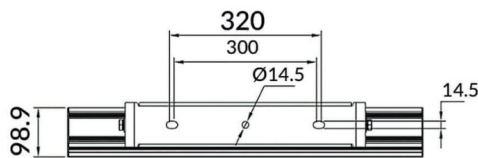

Bracket

Lavov Floodlight from the family COURT with a power of 500W and a 30x125 degrees beam angle. With a total lumen output of 70000lm and a luminous efficiency of 140lm/W. Made in Body Aluminium alloy materials - AL6063 and Steel Q235 with powder coating. PC lenses. and finished in black colour. IP65 and IK10 degree of protection ON-OFF driver.

Item code	86.OF01.7461.02
Product type	Outdoor
Category	Floodlights
Family	COURT
Subfamily	Bracket

Pictograms	

Product	
Real power (W)	500
Real luminous flux (Lm)	70000
Luminous efficiency (Lm/W)	140
Beam angle (°)	30x125
IP	IP65
Colour	black
Control gear included	yes
Control gear	ON-OFF
Light source	LED
Type of LED	NF2W757GR-V3
Average life time (h)	Up to 100,000hrs LM70
Colour temperature (K)	4500K
Colour consistency (SDCM)	5
CRI	75
IK	IK10

Scheme

Photometry