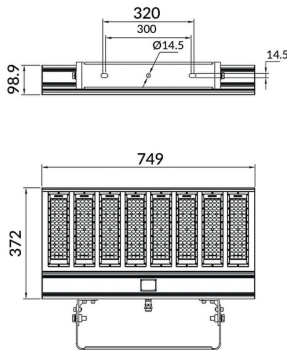

Bracket

Lavov Floodlight from the family COURT with a power of 500W and a 30x125 degrees beam angle. With a total lumen output of 70000lm and a luminous efficiency of 140lm/W. Made in Body Aluminium alloy materials - AL6063 and Steel Q235 with powder coating. PC lenses. and finished in black colour. IP65 and IK10 degree of protection ON-OFF driver.

Item code	86.OF01.7461.02
Product type	Outdoor
Category	Floodlights
Family	COURT
Subfamily	Bracket

Pictograms

Driver INCL.

CRI 70

SDCM 5

IP 65

Scheme

Photometry

Product

Real power (W)	500
Real luminous flux (Lm)	70000
Luminous efficiency (Lm/W)	140
Beam angle (°)	30x125
IP	IP65
Colour	black
Control gear included	yes
Control gear	ON-OFF
Light source	LED
Type of LED	NF2W757GR-V3
Average life time (h)	Up to 100,000hrs LM70
Colour temperature (K)	4500K
Colour consistency (SDCM)	<5
CRI	75
IK	IK10