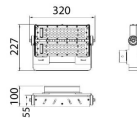

AREA

Lavov floodlight from the family AREA with a power of 100W and a 20 degrees beam angle . With a real lumen output of 12000lm and a luminous efficiency of 120lm/W. CRI >75, CCT 4500K. degree of protection. Made in Body Aluminium alloy materials - AL6063 and Steel Q235 with powder coating. PC lenses. and finished in grey color. Driver ON-OFF.

Item code	86.OF02.1411.03
Product type	Outdoor
Category	Floodlights
Family	AREA

Pictograms

Scheme

Product

Real power (W)	100
Real luminous flux (Lm)	12000
Luminous efficiency (Lm/W)	120
Beam angle (°)	20
IP	IP65
Colour	grey
Control gear included	yes
Control gear	ON-OFF
Light source	LED
Type of LED	NF2W757GR-V3
Average life time (h)	Up to 100,000hrs LM70
Colour temperature (K)	4500K
Colour consistency (SDCM)	<5
CRI	75
IK	IK10