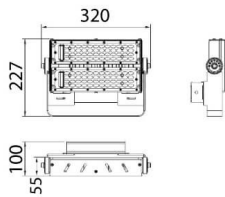

AREA

Lavov floodlight from the family AREA with a power of 100W and a 20 degrees beam angle . With a real lumen output of 12000lm and a luminous efficiency of 120lm/W. CRI >75, CCT 4500K. degree of protection. Made in Body Aluminium alloy materials - AL6063 and Steel Q235 with powder coating. PC lenses. and finished in grey color. Driver ON-OFF.

Scheme

Item code	86.OF02.1411.03
Product type	Outdoor
Category	Floodlights
Family	AREA
Pictograms	

Product	
Real power (W)	100
Real luminous flux (Lm)	12000
Luminous efficiency (Lm/W)	120
Beam angle (°)	20
IP	IP65
Colour	grey
Control gear included	yes
Control gear	ON-OFF
Light source	LED
Type of LED	NF2W757GR-V3
Average life time (h)	Up to 100,000hrs LM70
Colour temperature (K)	4500K
Colour consistency (SDCM)	5
CRI	75
IK	IK10