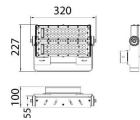

AREA

Lavov floodlight from the family AREA with a power of 100W and a 20 degrees beam angle . With a real lumen output of 12000lm and a luminous efficiency of 120lm/W. CRI >75, CCT 4500K. degree of protection. Made in Body Aluminium alloy materials - AL6063 and Steel Q235 with powder coating. PC lenses. and finished in grey color. Driver ON-OFF.

| | |
|---------------------|------------------------|
| Item code | 86.OF02.1411.03 |
| Product type | Outdoor |
| Category | Floodlights |
| Family | AREA |

Pictograms

Scheme

Product

| | |
|-----------------------------------|------------------------------|
| Real power (W) | 100 |
| Real luminous flux (Lm) | 12000 |
| Luminous efficiency (Lm/W) | 120 |
| Beam angle (°) | 20 |
| IP | IP65 |
| Colour | grey |
| Control gear included | yes |
| Control gear | ON-OFF |
| Light source | LED |
| Type of LED | NF2W757GR-V3 |
| Average life time (h) | Up to 100,000hrs LM70 |
| Colour temperature (K) | 4500K |
| Colour consistency (SDCM) | <5 |
| CRI | 75 |
| IK | IK10 |