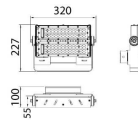

AREA

Lavov floodlight from the family AREA with a power of 100W and a 30 degrees beam angle . With a real lumen output of 12000lm and a luminous efficiency of 120lm/W. CRI >75, CCT 4500K. degree of protection. Made in Body Aluminium alloy materials - AL6063 and Steel Q235 with powder coating. PC lenses. and finished in grey color. Driver ON-OFF.

| | |
|---------------------|------------------------|
| Item code | 86.OF02.1421.03 |
| Product type | Outdoor |
| Category | Floodlights |
| Family | AREA |

Pictograms

Scheme

Product

| | |
|-----------------------------------|------------------------------|
| Real power (W) | 100 |
| Real luminous flux (Lm) | 12000 |
| Luminous efficiency (Lm/W) | 120 |
| Beam angle (°) | 30 |
| IP | IP65 |
| Colour | grey |
| Control gear included | yes |
| Control gear | ON-OFF |
| Light source | LED |
| Type of LED | NF2W757GR-V3 |
| Average life time (h) | Up to 100,000hrs LM70 |
| Colour temperature (K) | 4500K |
| Colour consistency (SDCM) | <5 |
| CRI | 75 |
| IK | IK10 |