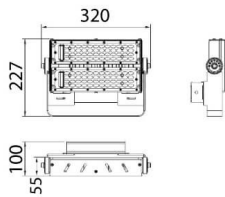

AREA

Lavov floodlight from the family AREA with a power of 100W and a 30 degrees beam angle . With a real lumen output of 12000lm and a luminous efficiency of 120lm/W. CRI >75, CCT 4500K. degree of protection. Made in Body Aluminium alloy materials - AL6063 and Steel Q235 with powder coating. PC lenses. and finished in grey color. Driver ON-OFF.

Scheme

| | |
|--------------|-----------------|
| Item code | 86.OF02.1421.03 |
| Product type | Outdoor |
| Category | Floodlights |
| Family | AREA |
| Pictograms | |

| | |
|----------------------------|-----------------------|
| Product | |
| Real power (W) | 100 |
| Real luminous flux (Lm) | 12000 |
| Luminous efficiency (Lm/W) | 120 |
| Beam angle (°) | 30 |
| IP | IP65 |
| Colour | grey |
| Control gear included | yes |
| Control gear | ON-OFF |
| Light source | LED |
| Type of LED | NF2W757GR-V3 |
| Average life time (h) | Up to 100,000hrs LM70 |
| Colour temperature (K) | 4500K |
| Colour consistency (SDCM) | 5 |
| CRI | 75 |
| IK | IK10 |