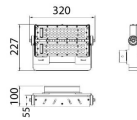

AREA

Lavov floodlight from the family AREA with a power of 100W and a 30 degrees beam angle . With a real lumen output of 12000lm and a luminous efficiency of 120lm/W. CRI >75, CCT 4500K. degree of protection. Made in Body Aluminium alloy materials - AL6063 and Steel Q235 with powder coating. PC lenses. and finished in grey color. Driver ON-OFF.

Item code	86.OF02.1421.03
Product type	Outdoor
Category	Floodlights
Family	AREA

Pictograms

Scheme

Product

Real power (W)	100
Real luminous flux (Lm)	12000
Luminous efficiency (Lm/W)	120
Beam angle (°)	30
IP	IP65
Colour	grey
Control gear included	yes
Control gear	ON-OFF
Light source	LED
Type of LED	NF2W757GR-V3
Average life time (h)	Up to 100,000hrs LM70
Colour temperature (K)	4500K
Colour consistency (SDCM)	<5
CRI	75
IK	IK10