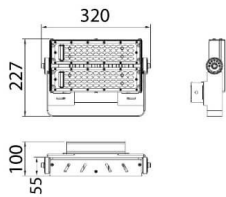

AREA

Lavov floodlight from the family AREA with a power of 100W and a 30 degrees beam angle . With a real lumen output of 12000lm and a luminous efficiency of 120lm/W. CRI >75, CCT 4500K. degree of protection. Made in Body Aluminium alloy materials - AL6063 and Steel Q235 with powder coating. PC lenses. and finished in grey color. Driver ON-OFF.

Scheme

Item code	86.OF02.1421.03
Product type	Outdoor
Category	Floodlights
Family	AREA
Pictograms	

Product	
Real power (W)	100
Real luminous flux (Lm)	12000
Luminous efficiency (Lm/W)	120
Beam angle (&ordm;)	30
IP	IP65
Colour	grey
Control gear included	yes
Control gear	ON-OFF
Light source	LED
Type of LED	NF2W757GR-V3
Average life time (h)	Up to 100,000hrs LM70
Colour temperature (K)	4500K
Colour consistency (SDCM)	<5
CRI	75
IK	IK10