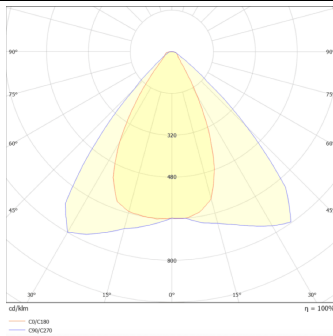

AREA

Lavov floodlight from the family AREA with a power of 100W and a 90x60 degrees beam angle . With a real lumen output of 12000lm and a luminous efficiency of 120lm/W. CRI >75, CCT 4500K. degree of protection. Made in Body Aluminium alloy materials - AL6063 and Steel Q235 with powder coating. PC lenses. and finished in grey color. Driver ON-OFF.

Pictograms	    
-------------------	---

Scheme

Photometry

Product

Real power (W)	100
-----------------------	------------

Real luminous flux (Lm)	12000
--------------------------------	--------------

Luminous efficiency (Lm/W)	120
-----------------------------------	------------

Beam angle (°)	90x60
-----------------------	--------------

IP	IP65
-----------	-------------

Colour	grey
---------------	-------------

Control gear included	yes
------------------------------	------------