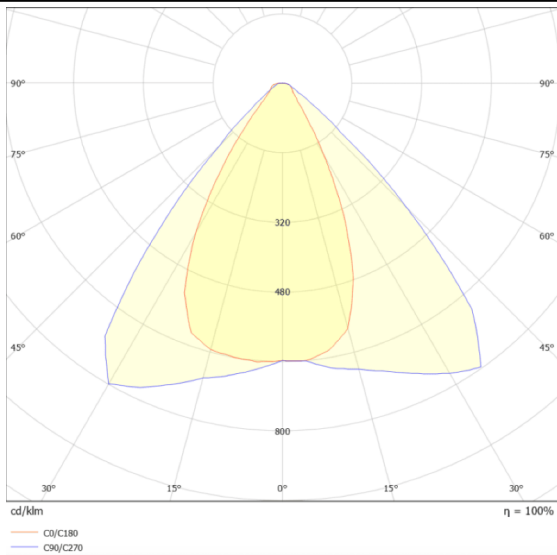

AREA

Lavov floodlight from the family AREA with a power of 100W and a 90x60 degrees beam angle . With a real lumen output of 12000lm and a luminous efficiency of 120lm/W. CRI >75, CCT 4500K. degree of protection. Made in Body Aluminium alloy materials - AL6063 and Steel Q235 with powder coating. PC lenses. and finished in grey color. Driver ON-OFF.

Scheme

Photometry

Item code	86.OF02.1431.03
Product type	Outdoor
Category	Floodlights
Family	AREA

Pictograms

Product	
Real power (W)	100
Real luminous flux (Lm)	12000
Luminous efficiency (Lm/W)	120
Beam angle (°)	90x60
IP	IP65
Colour	grey
Control gear included	yes
Control gear	ON-OFF
Light source	LED
Type of LED	NF2W757GR-V3
Average life time (h)	Up to 100,000hrs LM70
Colour temperature (K)	4500K
Colour consistency (SDCM)	5
CRI	75
IK	IK10