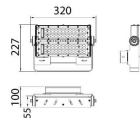

AREA

Lavov floodlight from the family AREA with a power of 100W and a 90x60 degrees beam angle . With a real lumen output of 12000lm and a luminous efficiency of 120lm/W. CRI >75, CCT 4500K. degree of protection. Made in Body Aluminium alloy materials - AL6063 and Steel Q235 with powder coating. PC lenses. and finished in grey color. Driver ON-OFF.

Item code	86.OF02.1431.03
Product type	Outdoor
Category	Floodlights
Family	AREA

Pictograms

Scheme

Photometry

Product

Real power (W)	100
Real luminous flux (Lm)	12000
Luminous efficiency (Lm/W)	120
Beam angle (°)	90x60
IP	IP65
Colour	grey
Control gear included	yes
Control gear	ON-OFF
Light source	LED
Type of LED	NF2W757GR-V3
Average life time (h)	Up to 100,000hrs LM70
Colour temperature (K)	4500K
Colour consistency (SDCM)	<5
CRI	75
IK	IK10