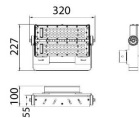

AREA

Lavov floodlight from the family AREA with a power of 100W and a 90x60 degrees beam angle . With a real lumen output of 12000lm and a luminous efficiency of 120lm/W. CRI >75, CCT 4500K. degree of protection. Made in Body Aluminium alloy materials - AL6063 and Steel Q235 with powder coating. PC lenses. and finished in grey color. Driver ON-OFF.

Item code	86.OF02.1431.03
Product type	Outdoor
Category	Floodlights
Family	AREA

Pictograms

Scheme

Photometry

Product

Real power (W)	100
Real luminous flux (Lm)	12000
Luminous efficiency (Lm/W)	120
Beam angle (°)	90x60
IP	IP65
Colour	grey
Control gear included	yes
Control gear	ON-OFF
Light source	LED
Type of LED	NF2W757GR-V3
Average life time (h)	Up to 100,000hrs LM70
Colour temperature (K)	4500K
Colour consistency (SDCM)	<5
CRI	75
IK	IK10