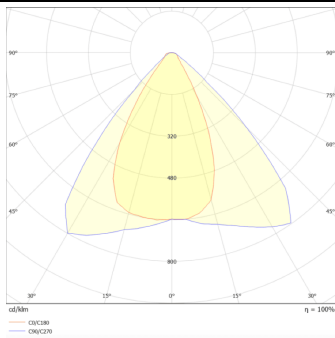

AREA

Lavov floodlight from the family AREA with a power of 100W and a 90x60 degrees beam angle . With a real lumen output of 12000lm and a luminous efficiency of 120lm/W. CRI >75, CCT 4500K. degree of protection. Made in Body Aluminium alloy materials - AL6063 and Steel Q235 with powder coating. PC lenses. and finished in grey color. Driver ON-OFF.

Item code	86.OF02.1431.03
Product type	Outdoor
Category	Floodlights
Family	AREA

Pictograms

Scheme

Photometry

Product

Real power (W)	100
Real luminous flux (Lm)	12000
Luminous efficiency (Lm/W)	120
Beam angle (°)	90x60
IP	IP65
Colour	grey
Control gear included	yes
Control gear	ON-OFF
Light source	LED
Type of LED	NF2W757GR-V3
Average life time (h)	Up to 100,000hrs LM70
Colour temperature (K)	4500K
Colour consistency (SDCM)	<5
CRI	75
IK	IK10