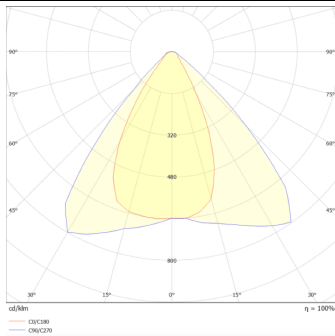

Scheme

Photometry

Product	
Real power (W)	100
Real luminous flux (Lm)	12000
Luminous efficiency (Lm/W)	120
Beam angle (°)	90x60
IP	IP65
Colour	grey
Control gear included	yes
Control gear	ON-OFF
Light source	LED
Type of LED	NF2W757GR-V3
Average life time (h)	Up to 100,000hrs LM70
Colour temperature (K)	4500K
Colour consistency (SDCM)	<5
CRI	75
IK	IK10