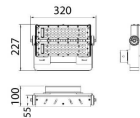

AREA

Lavov floodlight from the family AREA with a power of 100W and a 90x60 degrees beam angle . With a real lumen output of 12000lm and a luminous efficiency of 120lm/W. CRI >75, CCT 4500K. degree of protection. Made in Body Aluminium alloy materials - AL6063 and Steel Q235 with powder coating. PC lenses. and finished in grey color. Driver ON-OFF.

Item code	86.OF02.1431.03
Product type	Outdoor
Category	Floodlights
Family	AREA

Pictograms	

Scheme

Photometry

Product	
Real power (W)	100
Real luminous flux (Lm)	12000
Luminous efficiency (Lm/W)	120
Beam angle (°)	90x60
IP	IP65
Colour	grey
Control gear included	yes
Control gear	ON-OFF
Light source	LED
Type of LED	NF2W757GR-V3
Average life time (h)	Up to 100,000hrs LM70
Colour temperature (K)	4500K
Colour consistency (SDCM)	<5
CRI	75
IK	IK10