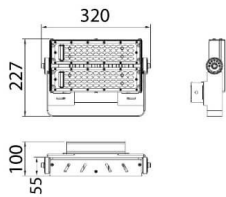

AREA

Lavov floodlight from the family AREA with a power of 100W and a 90x60 degrees beam angle . With a real lumen output of 12000lm and a luminous efficiency of 120lm/W. CRI >75, CCT 4500K. degree of protection. Made in Body Aluminium alloy materials - AL6063 and Steel Q235 with powder coating. PC lenses. and finished in grey color. Driver ON-OFF.

Scheme

Photometry

Item code	86.OF02.1431.03
Product type	Outdoor
Category	Floodlights
Family	AREA

Pictograms

Product	
Real power (W)	100
Real luminous flux (Lm)	12000
Luminous efficiency (Lm/W)	120
Beam angle (°)	90x60
IP	IP65
Colour	grey
Control gear included	yes
Control gear	ON-OFF
Light source	LED
Type of LED	NF2W757GR-V3
Average life time (h)	Up to 100,000hrs LM70
Colour temperature (K)	4500K
Colour consistency (SDCM)	5
CRI	75
IK	IK10