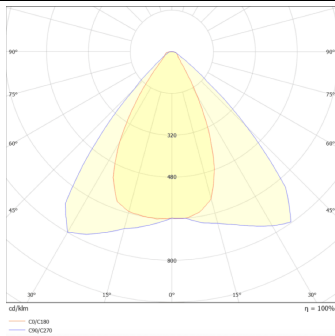

AREA

Lavov floodlight from the family AREA with a power of 100W and a 90x60 degrees beam angle . With a real lumen output of 12000lm and a luminous efficiency of 120lm/W. CRI >75, CCT 4500K. degree of protection. Made in Body Aluminium alloy materials - AL6063 and Steel Q235 with powder coating. PC lenses. and finished in grey color. Driver ON-OFF.

Item code	86.OF02.1431.03
Product type	Outdoor
Category	Floodlights
Family	AREA

Pictograms

Scheme

Photometry

Product

Real power (W)	100
Real luminous flux (Lm)	12000
Luminous efficiency (Lm/W)	120
Beam angle (°)	90x60
IP	IP65
Colour	grey
Control gear included	yes
Control gear	ON-OFF
Light source	LED
Type of LED	NF2W757GR-V3
Average life time (h)	Up to 100,000hrs LM70
Colour temperature (K)	4500K
Colour consistency (SDCM)	<5
CRI	75
IK	IK10