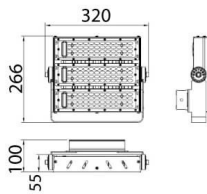

AREA

Lavov floodlight from the family AREA with a power of 150W and a 20 degrees beam angle . With a real lumen output of 18000lm and a luminous efficiency of 120lm/W. CRI >75, CCT 4500K. degree of protection. Made in Body Aluminium alloy materials - AL6063 and Steel Q235 with powder coating. PC lenses. and finished in grey color. Driver ON-OFF.

Scheme

Item code	86.OF02.2411.03
Product type	Outdoor
Category	Floodlights
Family	AREA
Pictograms	

Product	
Real power (W)	150
Real luminous flux (Lm)	18000
Luminous efficiency (Lm/W)	120
Beam angle (°)	20
IP	IP65
Colour	grey
Control gear included	yes
Control gear	ON-OFF
Light source	LED
Type of LED	NF2W757GR-V3
Average life time (h)	Up to 100,000hrs LM70
Colour temperature (K)	4500K
Colour consistency (SDCM)	5
CRI	75
IK	IK10