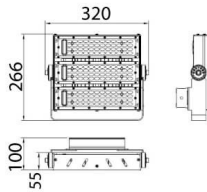

AREA

Lavov floodlight from the family AREA with a power of 150W and a 20 degrees beam angle . With a real lumen output of 18000lm and a luminous efficiency of 120lm/W. CRI >75, CCT 4500K. degree of protection. Made in Body Aluminium alloy materials - AL6063 and Steel Q235 with powder coating. PC lenses. and finished in grey color. Driver ON-OFF.

Scheme

Item code	86.OF02.2411.03
Product type	Outdoor
Category	Floodlights
Family	AREA
Pictograms	

Product	
Real power (W)	150
Real luminous flux (Lm)	18000
Luminous efficiency (Lm/W)	120
Beam angle (&ordm;)	20
IP	IP65
Colour	grey
Control gear included	yes
Control gear	ON-OFF
Light source	LED
Type of LED	NF2W757GR-V3
Average life time (h)	Up to 100,000hrs LM70
Colour temperature (K)	4500K
Colour consistency (SDCM)	<5
CRI	75
IK	IK10