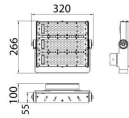

### AREA

Lavov floodlight from the family AREA with a power of 150W and a 20 degrees beam angle . With a real lumen output of 18000lm and a luminous efficiency of 120lm/W. CRI >75, CCT 4500K. degree of protection. Made in Body Aluminium alloy materials - AL6063 and Steel Q235 with powder coating. PC lenses. and finished in grey color. Driver ON-OFF.

### Scheme

<b>Product</b>	
<b>Real power (W)</b>	<b>150</b>
<b>Real luminous flux (Lm)</b>	<b>18000</b>
<b>Luminous efficiency (Lm/W)</b>	<b>120</b>
<b>Beam angle (°)</b>	<b>20</b>
<b>IP</b>	<b>IP65</b>
<b>Colour</b>	<b>grey</b>
<b>Control gear included</b>	<b>yes</b>
<b>Control gear</b>	<b>ON-OFF</b>
<b>Light source</b>	<b>LED</b>
<b>Type of LED</b>	<b>NF2W757GR-V3</b>
<b>Average life time (h)</b>	<b>Up to 100,000hrs LM70</b>
<b>Colour temperature (K)</b>	<b>4500K</b>
<b>Colour consistency (SDCM)</b>	<b>&lt;5</b>
<b>CRI</b>	<b>75</b>
<b>IK</b>	<b>IK10</b>