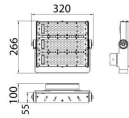

AREA

Lavov floodlight from the family AREA with a power of 150W and a 30 degrees beam angle . With a real lumen output of 18000lm and a luminous efficiency of 120lm/W. CRI >75, CCT 4500K. degree of protection. Made in Body Aluminium alloy materials - AL6063 and Steel Q235 with powder coating. PC lenses. and finished in grey color. Driver ON-OFF.

Item code	86.OF02.2421.03
Product type	Outdoor
Category	Floodlights
Family	AREA
Pictograms	

Scheme

Product	
Real power (W)	150
Real luminous flux (Lm)	18000
Luminous efficiency (Lm/W)	120
Beam angle (°)	30
IP	IP65
Colour	grey
Control gear included	yes
Control gear	ON-OFF
Light source	LED
Type of LED	NF2W757GR-V3
Average life time (h)	Up to 100,000hrs LM70
Colour temperature (K)	4500K
Colour consistency (SDCM)	<5
CRI	75
IK	IK10