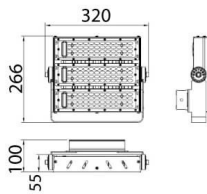

AREA

Lavov floodlight from the family AREA with a power of 150W and a 30 degrees beam angle . With a real lumen output of 18000lm and a luminous efficiency of 120lm/W. CRI >75, CCT 4500K. degree of protection. Made in Body Aluminium alloy materials - AL6063 and Steel Q235 with powder coating. PC lenses. and finished in grey color. Driver ON-OFF.

Scheme

Item code	86.OF02.2421.03
Product type	Outdoor
Category	Floodlights
Family	AREA
Pictograms	

Product	
Real power (W)	150
Real luminous flux (Lm)	18000
Luminous efficiency (Lm/W)	120
Beam angle (º)	30
IP	IP65
Colour	grey
Control gear included	yes
Control gear	ON-OFF
Light source	LED
Type of LED	NF2W757GR-V3
Average life time (h)	Up to 100,000hrs LM70
Colour temperature (K)	4500K
Colour consistency (SDCM)	<5
CRI	75
IK	IK10