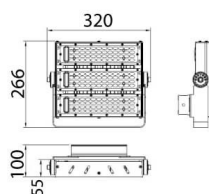

AREA

Lavov floodlight from the family AREA with a power of 150W and a 30 degrees beam angle . With a real lumen output of 18000lm and a luminous efficiency of 120lm/W. CRI >75, CCT 4500K. degree of protection. Made in Body Aluminium alloy materials - AL6063 and Steel Q235 with powder coating. PC lenses. and finished in grey color. Driver ON-OFF.

Scheme

Item code	86.OF02.2421.03
Product type	Outdoor
Category	Floodlights
Family	AREA

Pictograms

Product	
Real power (W)	150
Real luminous flux (Lm)	18000
Luminous efficiency (Lm/W)	120
Beam angle (°)	30
IP	IP65
Colour	grey
Control gear included	yes
Control gear	ON-OFF
Light source	LED
Type of LED	NF2W757GR-V3
Average life time (h)	Up to 100,000hrs LM70
Colour temperature (K)	4500K
Colour consistency (SDCM)	5
CRI	75
IK	IK10