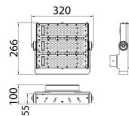

AREA

Lavov floodlight from the family AREA with a power of 150W and a 90x60 degrees beam angle . With a real lumen output of 18000lm and a luminous efficiency of 120lm/W. CRI >75, CCT 4500K. degree of protection. Made in Body Aluminium alloy materials - AL6063 and Steel Q235 with powder coating. PC lenses. and finished in grey color. Driver ON-OFF.

Item code	86.OF02.2431.03
Product type	Outdoor
Category	Floodlights
Family	AREA

Pictograms

Product

Real power (W)	150
Real luminous flux (Lm)	18000
Luminous efficiency (Lm/W)	120
Beam angle (°)	90x60
IP	IP65
Colour	grey
Control gear included	yes
Control gear	ON-OFF
Light source	LED
Type of LED	NF2W757GR-V3
Average life time (h)	Up to 100,000hrs LM70
Colour temperature (K)	4500K
Colour consistency (SDCM)	<5
CRI	75
IK	IK10

Scheme

Photometry