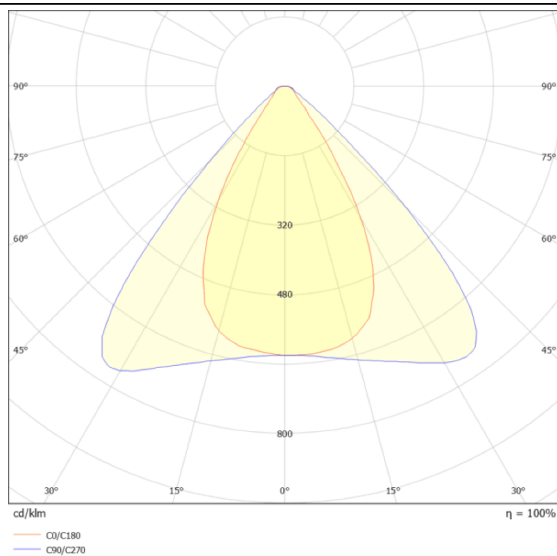

AREA

Lavov floodlight from the family AREA with a power of 150W and a 90x60 degrees beam angle . With a real lumen output of 18000lm and a luminous efficiency of 120lm/W. CRI >75, CCT 4500K. degree of protection. Made in Body Aluminium alloy materials - AL6063 and Steel Q235 with powder coating. PC lenses. and finished in grey color. Driver ON-OFF.

Scheme

Photometry

Item code	86.OF02.2431.03
Product type	Outdoor
Category	Floodlights
Family	AREA
Pictograms	

Product	
Real power (W)	150
Real luminous flux (Lm)	18000
Luminous efficiency (Lm/W)	120
Beam angle (°)	90x60
IP	IP65
Colour	grey
Control gear included	yes
Control gear	ON-OFF
Light source	LED
Type of LED	NF2W757GR-V3
Average life time (h)	Up to 100,000hrs LM70
Colour temperature (K)	4500K
Colour consistency (SDCM)	5
CRI	75
IK	IK10