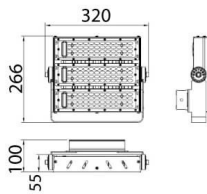

AREA

Lavov floodlight from the family AREA with a power of 150W and a 90x60 degrees beam angle . With a real lumen output of 18000lm and a luminous efficiency of 120lm/W. CRI >75, CCT 4500K. degree of protection. Made in Body Aluminium alloy materials - AL6063 and Steel Q235 with powder coating. PC lenses. and finished in grey color. Driver ON-OFF.

Scheme

Photometry

Item code	86.OF02.2431.03
Product type	Outdoor
Category	Floodlights
Family	AREA
Pictograms	

Product	
Real power (W)	150
Real luminous flux (Lm)	18000
Luminous efficiency (Lm/W)	120
Beam angle (&ordm;)	90x60
IP	IP65
Colour	grey
Control gear included	yes
Control gear	ON-OFF
Light source	LED
Type of LED	NF2W757GR-V3
Average life time (h)	Up to 100,000hrs LM70
Colour temperature (K)	4500K
Colour consistency (SDCM)	<5
CRI	75
IK	IK10