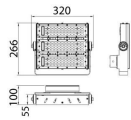

AREA

Lavov floodlight from the family AREA with a power of 150W and a 90x60 degrees beam angle . With a real lumen output of 18000lm and a luminous efficiency of 120lm/W. CRI >75, CCT 4500K. degree of protection. Made in Body Aluminium alloy materials - AL6063 and Steel Q235 with powder coating. PC lenses. and finished in grey color. Driver ON-OFF.

Item code	86.OF02.2431.03
Product type	Outdoor
Category	Floodlights
Family	AREA

Pictograms

Product

Real power (W)	150
Real luminous flux (Lm)	18000
Luminous efficiency (Lm/W)	120
Beam angle (°)	90x60
IP	IP65
Colour	grey
Control gear included	yes
Control gear	ON-OFF
Light source	LED
Type of LED	NF2W757GR-V3
Average life time (h)	Up to 100,000hrs LM70
Colour temperature (K)	4500K
Colour consistency (SDCM)	<5
CRI	75
IK	IK10

Scheme

Photometry