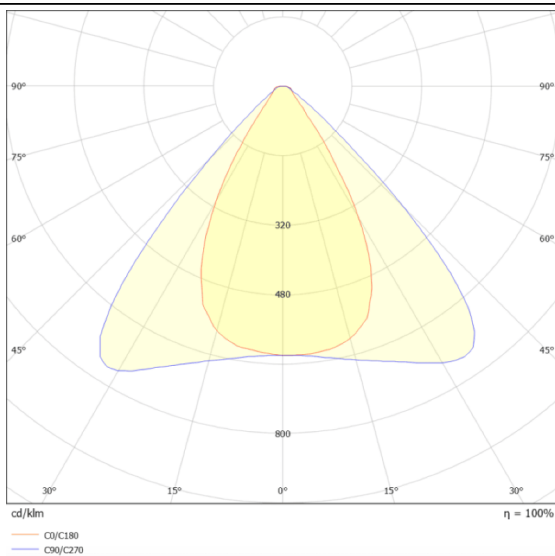

AREA

Lavov floodlight from the family AREA with a power of 150W and a 90x60 degrees beam angle . With a real lumen output of 18000lm and a luminous efficiency of 120lm/W. CRI >75, CCT 4500K. degree of protection. Made in Body Aluminium alloy materials - AL6063 and Steel Q235 with powder coating. PC lenses. and finished in grey color. Driver ON-OFF.

Scheme

Photometry

Item code	86.OF02.2431.03
Product type	Outdoor
Category	Floodlights
Family	AREA
Pictograms	

Product	
Real power (W)	150
Real luminous flux (Lm)	18000
Luminous efficiency (Lm/W)	120
Beam angle (&ordm;)	90x60
IP	IP65
Colour	grey
Control gear included	yes
Control gear	ON-OFF
Light source	LED
Type of LED	NF2W757GR-V3
Average life time (h)	Up to 100,000hrs LM70
Colour temperature (K)	4500K
Colour consistency (SDCM)	<5
CRI	75
IK	IK10