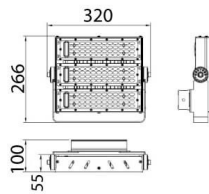

AREA

Lavov floodlight from the family AREA with a power of 150W and a 90x60 degrees beam angle . With a real lumen output of 18000lm and a luminous efficiency of 120lm/W. CRI >75, CCT 4500K. degree of protection. Made in Body Aluminium alloy materials - AL6063 and Steel Q235 with powder coating. PC lenses. and finished in grey color. Driver ON-OFF.

Scheme

Photometry

Item code	86.OF02.2431.03
Product type	Outdoor
Category	Floodlights
Family	AREA
Pictograms	

Product	
Real power (W)	150
Real luminous flux (Lm)	18000
Luminous efficiency (Lm/W)	120
Beam angle (°)	90x60
IP	IP65
Colour	grey
Control gear included	yes
Control gear	ON-OFF
Light source	LED
Type of LED	NF2W757GR-V3
Average life time (h)	Up to 100,000hrs LM70
Colour temperature (K)	4500K
Colour consistency (SDCM)	5
CRI	75
IK	IK10