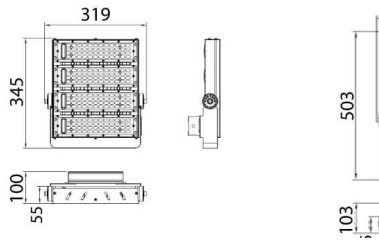

AREA

Lavov floodlight from the family AREA with a power of 200W and a 20 degrees beam angle . With a real lumen output of 24000lm and a luminous efficiency of 120lm/W. CRI >75, CCT 4500K. degree of protection. Made in Body Aluminium alloy materials - AL6063 and Steel Q235 with powder coating. PC lenses. and finished in grey color. Driver ON-OFF.

Scheme

Item code	86.OF02.3411.03
Product type	Outdoor
Category	Floodlights
Family	AREA
Pictograms	

Product	
Real power (W)	200
Real luminous flux (Lm)	24000
Luminous efficiency (Lm/W)	120
Beam angle (º)	20
IP	IP65
Colour	grey
Control gear included	yes
Control gear	ON-OFF
Light source	LED
Type of LED	NF2W757GR-V3
Average life time (h)	Up to 100,000hrs LM70
Colour temperature (K)	4500K
Colour consistency (SDCM)	<5
CRI	75
IK	IK10