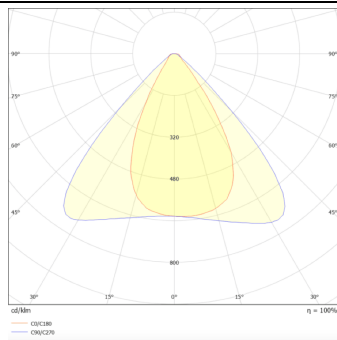

Scheme

Photometry