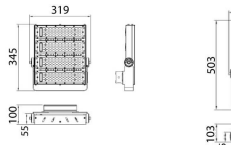

AREA

Lavov floodlight from the family AREA with a power of 200W and a 90x60 degrees beam angle . With a real lumen output of 24000lm and a luminous efficiency of 120lm/W. CRI >75, CCT 4500K. degree of protection. Made in Body Aluminium alloy materials - AL6063 and Steel Q235 with powder coating. PC lenses. and finished in grey color. Driver ON-OFF.

Item code	86.OF02.3431.03
Product type	Outdoor
Category	Floodlights
Family	AREA
Pictograms	

Scheme

Photometry

Product

Real power (W)	200
Real luminous flux (Lm)	24000
Luminous efficiency (Lm/W)	120
Beam angle (°)	90x60
IP	IP65
Colour	grey
Control gear included	yes
Control gear	ON-OFF
Light source	LED
Type of LED	NF2W757GR-V3
Average life time (h)	Up to 100,000hrs LM70
Colour temperature (K)	4500K
Colour consistency (SDCM)	<5
CRI	75
IK	IK10