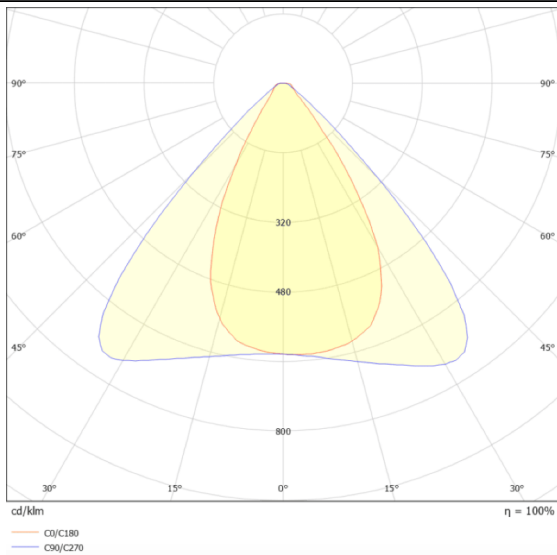

AREA

Lavov floodlight from the family AREA with a power of 200W and a 90x60 degrees beam angle . With a real lumen output of 24000lm and a luminous efficiency of 120lm/W. CRI >75, CCT 4500K. degree of protection. Made in Body Aluminium alloy materials - AL6063 and Steel Q235 with powder coating. PC lenses. and finished in grey color. Driver ON-OFF.

Scheme

Photometry

Item code	86.OF02.3431.03
Product type	Outdoor
Category	Floodlights
Family	AREA
Pictograms	

Product	
Real power (W)	200
Real luminous flux (Lm)	24000
Luminous efficiency (Lm/W)	120
Beam angle (&ordm;)	90x60
IP	IP65
Colour	grey
Control gear included	yes
Control gear	ON-OFF
Light source	LED
Type of LED	NF2W757GR-V3
Average life time (h)	Up to 100,000hrs LM70
Colour temperature (K)	4500K
Colour consistency (SDCM)	<5
CRI	75
IK	IK10