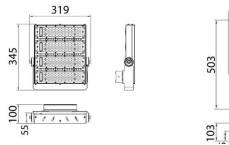

AREA

Lavov floodlight from the family AREA with a power of 200W and a 90x60 degrees beam angle . With a real lumen output of 24000lm and a luminous efficiency of 120lm/W. CRI >75, CCT 4500K. degree of protection. Made in Body Aluminium alloy materials - AL6063 and Steel Q235 with powder coating. PC lenses. and finished in grey color. Driver ON-OFF.

Item code	86.OF02.3431.03
Product type	Outdoor
Category	Floodlights
Family	AREA

Pictograms

Product

Real power (W)	200
Real luminous flux (Lm)	24000
Luminous efficiency (Lm/W)	120
Beam angle (°)	90x60
IP	IP65
Colour	grey
Control gear included	yes
Control gear	ON-OFF
Light source	LED
Type of LED	NF2W757GR-V3
Average life time (h)	Up to 100,000hrs LM70
Colour temperature (K)	4500K
Colour consistency (SDCM)	<5
CRI	75
IK	IK10

Scheme

Photometry