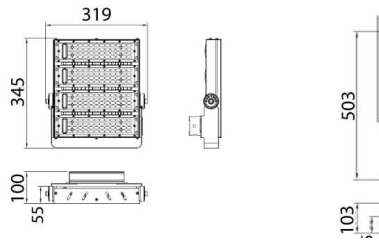

AREA

Lavov floodlight from the family AREA with a power of 200W and a 90x60 degrees beam angle . With a real lumen output of 24000lm and a luminous efficiency of 120lm/W. CRI >75, CCT 4500K. degree of protection. Made in Body Aluminium alloy materials - AL6063 and Steel Q235 with powder coating. PC lenses. and finished in grey color. Driver ON-OFF.

Scheme

Photometry

Item code	86.OF02.3431.03
Product type	Outdoor
Category	Floodlights
Family	AREA
Pictograms	

Product	
Real power (W)	200
Real luminous flux (Lm)	24000
Luminous efficiency (Lm/W)	120
Beam angle (&ordm;)	90x60
IP	IP65
Colour	grey
Control gear included	yes
Control gear	ON-OFF
Light source	LED
Type of LED	NF2W757GR-V3
Average life time (h)	Up to 100,000hrs LM70
Colour temperature (K)	4500K
Colour consistency (SDCM)	<5
CRI	75
IK	IK10