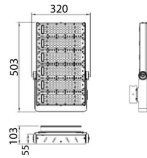

### AREA

Lavov floodlight from the family AREA with a power of 300W and a 20 degrees beam angle . With a real lumen output of 36000lm and a luminous efficiency of 120lm/W. CRI >75, CCT 4500K. degree of protection. Made in Body Aluminium alloy materials - AL6063 and Steel Q235 with powder coating. PC lenses. and finished in grey color. Driver ON-OFF.

### Scheme

<b>Product</b>	
<b>Real power (W)</b>	<b>300</b>
<b>Real luminous flux (Lm)</b>	<b>36000</b>
<b>Luminous efficiency (Lm/W)</b>	<b>120</b>
<b>Beam angle (°)</b>	<b>20</b>
<b>IP</b>	<b>IP65</b>
<b>Colour</b>	<b>grey</b>
<b>Control gear included</b>	<b>yes</b>
<b>Control gear</b>	<b>ON-OFF</b>
<b>Light source</b>	<b>LED</b>
<b>Type of LED</b>	<b>NF2W757GR-V3</b>
<b>Average life time (h)</b>	<b>Up to 100,000hrs LM70</b>
<b>Colour temperature (K)</b>	<b>4500K</b>
<b>Colour consistency (SDCM)</b>	<b>&lt;5</b>
<b>CRI</b>	<b>75</b>
<b>IK</b>	<b>IK10</b>