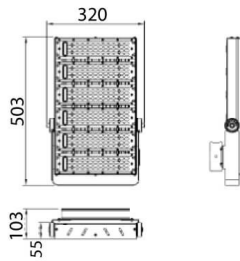

AREA

Lavov floodlight from the family AREA with a power of 300W and a 20 degrees beam angle . With a real lumen output of 36000lm and a luminous efficiency of 120lm/W. CRI >75, CCT 4500K. degree of protection. Made in Body Aluminium alloy materials - AL6063 and Steel Q235 with powder coating. PC lenses. and finished in grey color. Driver ON-OFF.

Scheme

Item code	86.OF02.4411.03
Product type	Outdoor
Category	Floodlights
Family	AREA
Pictograms	

Product	
Real power (W)	300
Real luminous flux (Lm)	36000
Luminous efficiency (Lm/W)	120
Beam angle (°)	20
IP	IP65
Colour	grey
Control gear included	yes
Control gear	ON-OFF
Light source	LED
Type of LED	NF2W757GR-V3
Average life time (h)	Up to 100,000hrs LM70
Colour temperature (K)	4500K
Colour consistency (SDCM)	5
CRI	75
IK	IK10