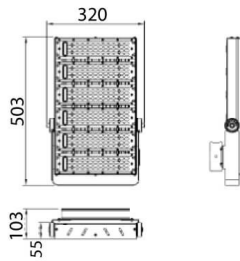

AREA

Lavov floodlight from the family AREA with a power of 300W and a 20 degrees beam angle . With a real lumen output of 36000lm and a luminous efficiency of 120lm/W. CRI >75, CCT 4500K. degree of protection. Made in Body Aluminium alloy materials - AL6063 and Steel Q235 with powder coating. PC lenses. and finished in grey color. Driver ON-OFF.

Scheme

Item code	86.OF02.4411.03
Product type	Outdoor
Category	Floodlights
Family	AREA
Pictograms	

Product	
Real power (W)	300
Real luminous flux (Lm)	36000
Luminous efficiency (Lm/W)	120
Beam angle (&ordm;)	20
IP	IP65
Colour	grey
Control gear included	yes
Control gear	ON-OFF
Light source	LED
Type of LED	NF2W757GR-V3
Average life time (h)	Up to 100,000hrs LM70
Colour temperature (K)	4500K
Colour consistency (SDCM)	<5
CRI	75
IK	IK10