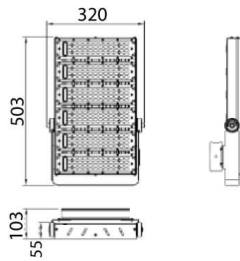

AREA

Lavov floodlight from the family AREA with a power of 300W and a 30 degrees beam angle . With a real lumen output of 36000lm and a luminous efficiency of 120lm/W. CRI >75, CCT 4500K. degree of protection. Made in Body Aluminium alloy materials - AL6063 and Steel Q235 with powder coating. PC lenses. and finished in grey color. Driver ON-OFF.

Item code	86.OF02.4421.03
Product type	Outdoor
Category	Floodlights
Family	AREA
Pictograms	

Scheme

Product	
Real power (W)	300
Real luminous flux (Lm)	36000
Luminous efficiency (Lm/W)	120
Beam angle (°)	30
IP	IP65
Colour	grey
Control gear included	yes
Control gear	ON-OFF
Light source	LED
Type of LED	NF2W757GR-V3
Average life time (h)	Up to 100,000hrs LM70
Colour temperature (K)	4500K
Colour consistency (SDCM)	5
CRI	75
IK	IK10