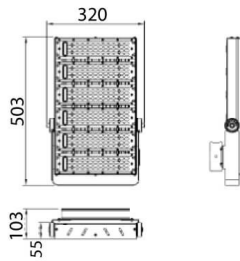

AREA

Lavov floodlight from the family AREA with a power of 300W and a 30 degrees beam angle . With a real lumen output of 36000lm and a luminous efficiency of 120lm/W. CRI >75, CCT 4500K. degree of protection. Made in Body Aluminium alloy materials - AL6063 and Steel Q235 with powder coating. PC lenses. and finished in grey color. Driver ON-OFF.

Scheme

Item code	86.OF02.4421.03
Product type	Outdoor
Category	Floodlights
Family	AREA
Pictograms	

Product	
Real power (W)	300
Real luminous flux (Lm)	36000
Luminous efficiency (Lm/W)	120
Beam angle (&ordm;)	30
IP	IP65
Colour	grey
Control gear included	yes
Control gear	ON-OFF
Light source	LED
Type of LED	NF2W757GR-V3
Average life time (h)	Up to 100,000hrs LM70
Colour temperature (K)	4500K
Colour consistency (SDCM)	<5
CRI	75
IK	IK10