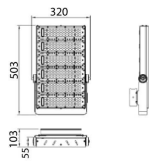

AREA

Lavov floodlight from the family AREA with a power of 300W and a 90x60 degrees beam angle . With a real lumen output of 36000lm and a luminous efficiency of 120lm/W. CRI >75, CCT 4500K. degree of protection. Made in Body Aluminium alloy materials - AL6063 and Steel Q235 with powder coating. PC lenses. and finished in grey color. Driver ON-OFF.

| | |
|---------------------|------------------------|
| Item code | 86.OF02.4431.03 |
| Product type | Outdoor |
| Category | Floodlights |
| Family | AREA |
| Pictograms | |

Scheme

Photometry

Product

| | |
|-----------------------------------|------------------------------|
| Real power (W) | 300 |
| Real luminous flux (Lm) | 36000 |
| Luminous efficiency (Lm/W) | 120 |
| Beam angle (°) | 90x60 |
| IP | IP65 |
| Colour | grey |
| Control gear included | yes |
| Control gear | ON-OFF |
| Light source | LED |
| Type of LED | NF2W757GR-V3 |
| Average life time (h) | Up to 100,000hrs LM70 |
| Colour temperature (K) | 4500K |
| Colour consistency (SDCM) | <5 |
| CRI | 75 |
| IK | IK10 |