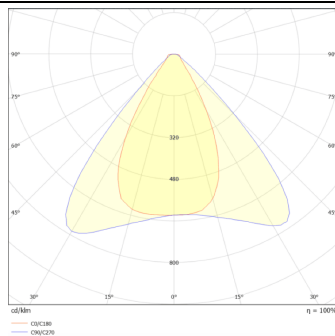

### AREA

Lavov floodlight from the family AREA with a power of 300W and a 90x60 degrees beam angle . With a real lumen output of 36000lm and a luminous efficiency of 120lm/W. CRI >75, CCT 4500K. degree of protection. Made in Body Aluminium alloy materials - AL6063 and Steel Q235 with powder coating. PC lenses. and finished in grey color. Driver ON-OFF.

### Product

|                            |                       |
|----------------------------|-----------------------|
| Real power (W)             | 300                   |
| Real luminous flux (Lm)    | 36000                 |
| Luminous efficiency (Lm/W) | 120                   |
| Beam angle (°)             | 90x60                 |
| IP                         | IP65                  |
| Colour                     | grey                  |
| Control gear included      | yes                   |
| Control gear               | ON-OFF                |
| Light source               | LED                   |
| Type of LED                | NF2W757GR-V3          |
| Average life time (h)      | Up to 100,000hrs LM70 |
| Colour temperature (K)     | 4500K                 |
| Colour consistency (SDCM)  | <5                    |
| CRI                        | 75                    |
| IK                         | IK10                  |