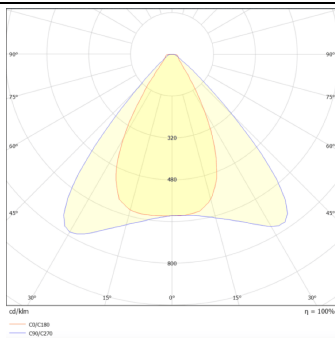

AREA

Lavov floodlight from the family AREA with a power of 300W and a 90x60 degrees beam angle . With a real lumen output of 36000lm and a luminous efficiency of 120lm/W. CRI >75, CCT 4500K. degree of protection. Made in Body Aluminium alloy materials - AL6063 and Steel Q235 with powder coating. PC lenses. and finished in grey color. Driver ON-OFF.

| | |
|---------------------|------------------------|
| Item code | 86.OF02.4431.03 |
| Product type | Outdoor |
| Category | Floodlights |
| Family | AREA |
| Pictograms | |

Scheme

Photometry

Product

| | |
|-----------------------------------|------------------------------|
| Real power (W) | 300 |
| Real luminous flux (Lm) | 36000 |
| Luminous efficiency (Lm/W) | 120 |
| Beam angle (°) | 90x60 |
| IP | IP65 |
| Colour | grey |
| Control gear included | yes |
| Control gear | ON-OFF |
| Light source | LED |
| Type of LED | NF2W757GR-V3 |
| Average life time (h) | Up to 100,000hrs LM70 |
| Colour temperature (K) | 4500K |
| Colour consistency (SDCM) | <5 |
| CRI | 75 |
| IK | IK10 |