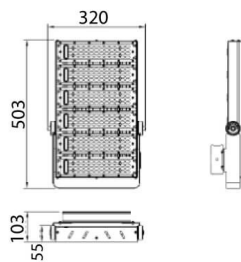

### AREA

Lavov floodlight from the family AREA with a power of 300W and a 90x60 degrees beam angle. With a real lumen output of 36000lm and a luminous efficiency of 120lm/W. CRI >75, CCT 4500K. degree of protection. Made in Body Aluminium alloy materials - AL6063 and Steel Q235 with powder coating. PC lenses. and finished in grey color. Driver ON-OFF.

### Photometry

Item code	86.OF02.4431.03
Product type	Outdoor
Category	Floodlights
Family	AREA
Pictograms	

Product	
Real power (W)	300
Real luminous flux (Lm)	36000
Luminous efficiency (Lm/W)	120
Beam angle (°)	90x60
IP	IP65
Colour	grey
Control gear included	yes
Control gear	ON-OFF
Light source	LED
Type of LED	NF2W757GR-V3
Average life time (h)	Up to 100,000hrs LM70
Colour temperature (K)	4500K
Colour consistency (SDCM)	5
CRI	75
IK	IK10