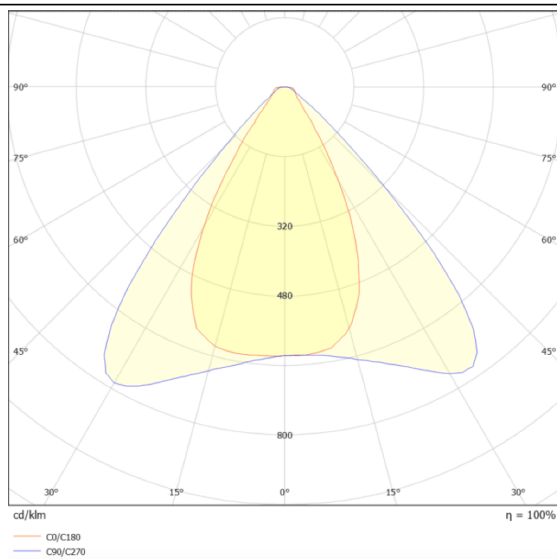

### AREA

Lavov floodlight from the family AREA with a power of 300W and a 90x60 degrees beam angle. With a real lumen output of 36000lm and a luminous efficiency of 120lm/W. CRI >75, CCT 4500K. degree of protection. Made in Body Aluminium alloy materials - AL6063 and Steel Q235 with powder coating. PC lenses. and finished in grey color. Driver ON-OFF.

### Scheme

### Photometry

Item code	86.OF02.4431.03
Product type	Outdoor
Category	Floodlights
Family	AREA
Pictograms	

Product	
Real power (W)	300
Real luminous flux (Lm)	36000
Luminous efficiency (Lm/W)	120
Beam angle (°)	90x60
IP	IP65
Colour	grey
Control gear included	yes
Control gear	ON-OFF
Light source	LED
Type of LED	NF2W757GR-V3
Average life time (h)	Up to 100,000hrs LM70
Colour temperature (K)	4500K
Colour consistency (SDCM)	5
CRI	75
IK	IK10