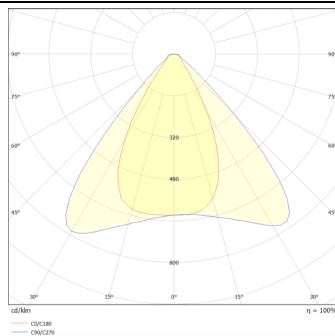

AREA

Lavov floodlight from the family AREA with a power of 300W and a 90x60 degrees beam angle . With a real lumen output of 36000lm and a luminous efficiency of 120lm/W. CRI >75, CCT 4500K. degree of protection. Made in Body Aluminium alloy materials - AL6063 and Steel Q235 with powder coating. PC lenses. and finished in grey color. Driver ON-OFF.

Item code	86.OF02.4431.03
Product type	Outdoor
Category	Floodlights
Family	AREA
Pictograms	

Scheme

Photometry

Product

Real power (W)	300
Real luminous flux (Lm)	36000
Luminous efficiency (Lm/W)	120
Beam angle (°)	90x60
IP	IP65
Colour	grey
Control gear included	yes
Control gear	ON-OFF
Light source	LED
Type of LED	NF2W757GR-V3
Average life time (h)	Up to 100,000hrs LM70
Colour temperature (K)	4500K
Colour consistency (SDCM)	<5
CRI	75
IK	IK10