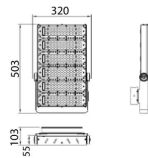

AREA

Lavov floodlight from the family AREA with a power of 300W and a 90x60 degrees beam angle . With a real lumen output of 36000lm and a luminous efficiency of 120lm/W. CRI >75, CCT 4500K. degree of protection. Made in Body Aluminium alloy materials - AL6063 and Steel Q235 with powder coating. PC lenses. and finished in grey color. Driver ON-OFF.

Item code	86.OF02.4431.03
Product type	Outdoor
Category	Floodlights
Family	AREA
Pictograms	

Scheme

Photometry

Product

Real power (W)	300
Real luminous flux (Lm)	36000
Luminous efficiency (Lm/W)	120
Beam angle (°)	90x60
IP	IP65
Colour	grey
Control gear included	yes
Control gear	ON-OFF
Light source	LED
Type of LED	NF2W757GR-V3
Average life time (h)	Up to 100,000hrs LM70
Colour temperature (K)	4500K
Colour consistency (SDCM)	<5
CRI	75
IK	IK10