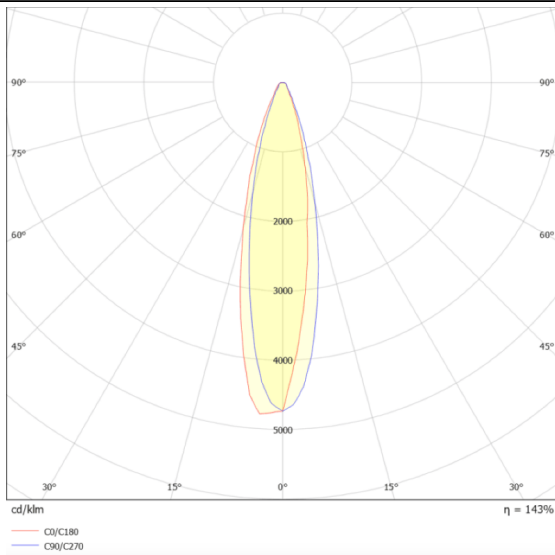

AREA

Lavov floodlight from the family AREA with a power of 400W and a 20 degrees beam angle . With a real lumen output of 56000lm and a luminous efficiency of 140lm/W. CRI >75, CCT 5000K. degree of protection. Made in Body Aluminium alloy materials - AL6063 and Steel Q235 with powder coating. PC lenses. and finished in grey color. Driver ON-OFF.

Scheme

Photometry

Item code	86.OF02.5511.03
Product type	Outdoor
Category	Floodlights
Family	AREA

Pictograms

Product	
Real power (W)	400
Real luminous flux (Lm)	56000
Luminous efficiency (Lm/W)	140
Beam angle (°)	20
IP	IP65
Colour	grey
Control gear included	yes
Control gear	ON-OFF
Light source	LED
Type of LED	NF2W757GR-V3
Average life time (h)	Up to 100,000hrs LM70
Colour temperature (K)	5000K
Colour consistency (SDCM)	5
CRI	75
IK	IK10