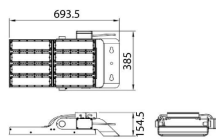

AREA

Lavov floodlight from the family AREA with a power of 400W and a 20 degrees beam angle . With a real lumen output of 56000lm and a luminous efficiency of 140lm/W. CRI >75, CCT 5000K. degree of protection. Made in Body Aluminium alloy materials - AL6063 and Steel Q235 with powder coating. PC lenses. and finished in grey color. Driver ON-OFF.

Item code	86.OF02.5511.03
Product type	Outdoor
Category	Floodlights
Family	AREA

Pictograms

Product

Real power (W)	400
Real luminous flux (Lm)	56000
Luminous efficiency (Lm/W)	140
Beam angle (°)	20
IP	IP65
Colour	grey
Control gear included	yes
Control gear	ON-OFF
Light source	LED
Type of LED	NF2W757GR-V3
Average life time (h)	Up to 100,000hrs LM70
Colour temperature (K)	5000K
Colour consistency (SDCM)	<5
CRI	75
IK	IK10

Scheme

Photometry