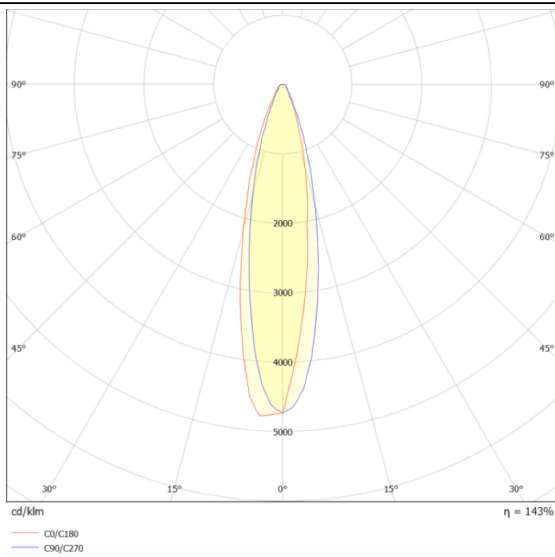

AREA

Lavov floodlight from the family AREA with a power of 400W and a 20 degrees beam angle . With a real lumen output of 56000lm and a luminous efficiency of 140lm/W. CRI >75, CCT 5000K. degree of protection. Made in Body Aluminium alloy materials - AL6063 and Steel Q235 with powder coating. PC lenses. and finished in grey color. Driver ON-OFF.

Scheme

Photometry

Item code	86.OF02.5511.03
Product type	Outdoor
Category	Floodlights
Family	AREA

Pictograms

Product	
Real power (W)	400
Real luminous flux (Lm)	56000
Luminous efficiency (Lm/W)	140
Beam angle (&ordm;)	20
IP	IP65
Colour	grey
Control gear included	yes
Control gear	ON-OFF
Light source	LED
Type of LED	NF2W757GR-V3
Average life time (h)	Up to 100,000hrs LM70
Colour temperature (K)	5000K
Colour consistency (SDCM)	<5
CRI	75
IK	IK10