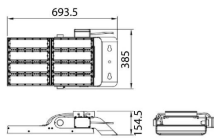

AREA

Lavov floodlight from the family AREA with a power of 400W and a 20 degrees beam angle . With a real lumen output of 56000lm and a luminous efficiency of 140lm/W. CRI >75, CCT 5000K. degree of protection. Made in Body Aluminium alloy materials - AL6063 and Steel Q235 with powder coating. PC lenses. and finished in grey color. Driver ON-OFF.

Item code	86.OF02.5511.03
Product type	Outdoor
Category	Floodlights
Family	AREA
Pictograms	

Scheme

Photometry

Product

Real power (W)	400
Real luminous flux (Lm)	56000
Luminous efficiency (Lm/W)	140
Beam angle (°)	20
IP	IP65
Colour	grey
Control gear included	yes
Control gear	ON-OFF
Light source	LED
Type of LED	NF2W757GR-V3
Average life time (h)	Up to 100,000hrs LM70
Colour temperature (K)	5000K
Colour consistency (SDCM)	<5
CRI	75
IK	IK10