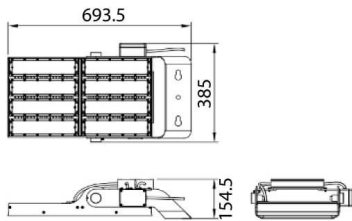

AREA

Lavov floodlight from the family AREA with a power of 400W and a 20 degrees beam angle . With a real lumen output of 56000lm and a luminous efficiency of 140lm/W. CRI >75, CCT 5000K. degree of protection. Made in Body Aluminium alloy materials - AL6063 and Steel Q235 with powder coating. PC lenses. and finished in grey color. Driver ON-OFF.

Scheme

Photometry

Item code	86.OF02.5511.03
Product type	Outdoor
Category	Floodlights
Family	AREA

Pictograms

Product	
Real power (W)	400
Real luminous flux (Lm)	56000
Luminous efficiency (Lm/W)	140
Beam angle (°)	20
IP	IP65
Colour	grey
Control gear included	yes
Control gear	ON-OFF
Light source	LED
Type of LED	NF2W757GR-V3
Average life time (h)	Up to 100,000hrs LM70
Colour temperature (K)	5000K
Colour consistency (SDCM)	5
CRI	75
IK	IK10