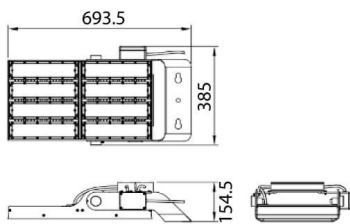

AREA

Lavov floodlight from the family AREA with a power of 400W and a 20 degrees beam angle . With a real lumen output of 56000lm and a luminous efficiency of 140lm/W. CRI >75, CCT 5000K. degree of protection. Made in Body Aluminium alloy materials - AL6063 and Steel Q235 with powder coating. PC lenses. and finished in grey color. Driver ON-OFF.

Scheme

Photometry

Item code	86.OF02.5511.03
Product type	Outdoor
Category	Floodlights
Family	AREA

Pictograms

Product	
Real power (W)	400
Real luminous flux (Lm)	56000
Luminous efficiency (Lm/W)	140
Beam angle (&ordm;)	20
IP	IP65
Colour	grey
Control gear included	yes
Control gear	ON-OFF
Light source	LED
Type of LED	NF2W757GR-V3
Average life time (h)	Up to 100,000hrs LM70
Colour temperature (K)	5000K
Colour consistency (SDCM)	<5
CRI	75
IK	IK10