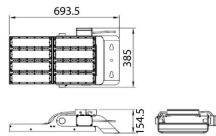

AREA

Lavov floodlight from the family AREA with a power of 400W and a 20 degrees beam angle . With a real lumen output of 56000lm and a luminous efficiency of 140lm/W. CRI >75, CCT 5000K. degree of protection. Made in Body Aluminium alloy materials - AL6063 and Steel Q235 with powder coating. PC lenses. and finished in grey color. Driver ON-OFF.

Item code	86.OF02.5511.03
Product type	Outdoor
Category	Floodlights
Family	AREA

Pictograms

Product

Real power (W)	400
Real luminous flux (Lm)	56000
Luminous efficiency (Lm/W)	140
Beam angle (°)	20
IP	IP65
Colour	grey
Control gear included	yes
Control gear	ON-OFF
Light source	LED
Type of LED	NF2W757GR-V3
Average life time (h)	Up to 100,000hrs LM70
Colour temperature (K)	5000K
Colour consistency (SDCM)	<5
CRI	75
IK	IK10

Scheme

Photometry