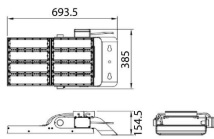

AREA

Lavov floodlight from the family AREA with a power of 400W and a 20 degrees beam angle . With a real lumen output of 56000lm and a luminous efficiency of 140lm/W. CRI >75, CCT 5000K. degree of protection. Made in Body Aluminium alloy materials - AL6063 and Steel Q235 with powder coating. PC lenses. and finished in grey color. Driver ON-OFF.

Item code	86.OF02.5511.03
Product type	Outdoor
Category	Floodlights
Family	AREA

Pictograms

Product

Real power (W)	400
Real luminous flux (Lm)	56000
Luminous efficiency (Lm/W)	140
Beam angle (°)	20
IP	IP65
Colour	grey
Control gear included	yes
Control gear	ON-OFF
Light source	LED
Type of LED	NF2W757GR-V3
Average life time (h)	Up to 100,000hrs LM70
Colour temperature (K)	5000K
Colour consistency (SDCM)	<5
CRI	75
IK	IK10

Scheme

Photometry