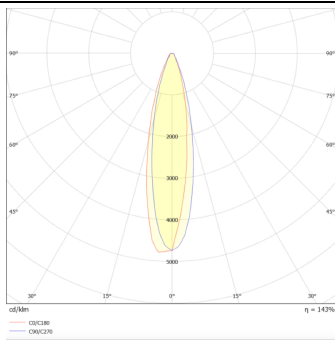

AREA

Lavov floodlight from the family AREA with a power of 400W and a 20 degrees beam angle . With a real lumen output of 56000lm and a luminous efficiency of 140lm/W. CRI >75, CCT 5000K. degree of protection. Made in Body Aluminium alloy materials - AL6063 and Steel Q235 with powder coating. PC lenses. and finished in grey color. Driver ON-OFF.

Item code	86.OF02.5511.03
Product type	Outdoor
Category	Floodlights
Family	AREA
Pictograms	

Scheme

Photometry

Product

Real power (W)	400
Real luminous flux (Lm)	56000
Luminous efficiency (Lm/W)	140
Beam angle (°)	20
IP	IP65
Colour	grey
Control gear included	yes
Control gear	ON-OFF
Light source	LED
Type of LED	NF2W757GR-V3
Average life time (h)	Up to 100,000hrs LM70
Colour temperature (K)	5000K
Colour consistency (SDCM)	<5
CRI	75
IK	IK10