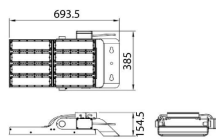

AREA

Lavov floodlight from the family AREA with a power of 400W and a 30 degrees beam angle . With a real lumen output of 56000lm and a luminous efficiency of 140lm/W. CRI >75, CCT 5000K. degree of protection. Made in Body Aluminium alloy materials - AL6063 and Steel Q235 with powder coating. PC lenses. and finished in grey color. Driver ON-OFF.

Item code	86.OF02.5521.03
Product type	Outdoor
Category	Floodlights
Family	AREA

Pictograms

Product

Real power (W)	400
Real luminous flux (Lm)	56000
Luminous efficiency (Lm/W)	140
Beam angle (°)	30
IP	IP65
Colour	grey
Control gear included	yes
Control gear	ON-OFF
Light source	LED
Type of LED	NF2W757GR-V3
Average life time (h)	Up to 100,000hrs LM70
Colour temperature (K)	5000K
Colour consistency (SDCM)	<5
CRI	75
IK	IK10

Scheme

Photometry