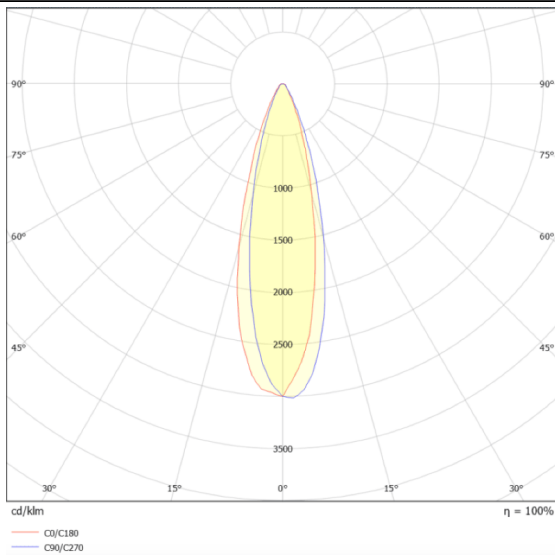

AREA

Lavov floodlight from the family AREA with a power of 400W and a 30 degrees beam angle . With a real lumen output of 56000lm and a luminous efficiency of 140lm/W. CRI >75, CCT 5000K. degree of protection. Made in Body Aluminium alloy materials - AL6063 and Steel Q235 with powder coating. PC lenses. and finished in grey color. Driver ON-OFF.

Scheme

Photometry

Item code	86.OF02.5521.03
Product type	Outdoor
Category	Floodlights
Family	AREA

Pictograms

Product	
Real power (W)	400
Real luminous flux (Lm)	56000
Luminous efficiency (Lm/W)	140
Beam angle (°)	30
IP	IP65
Colour	grey
Control gear included	yes
Control gear	ON-OFF
Light source	LED
Type of LED	NF2W757GR-V3
Average life time (h)	Up to 100,000hrs LM70
Colour temperature (K)	5000K
Colour consistency (SDCM)	5
CRI	75
IK	IK10