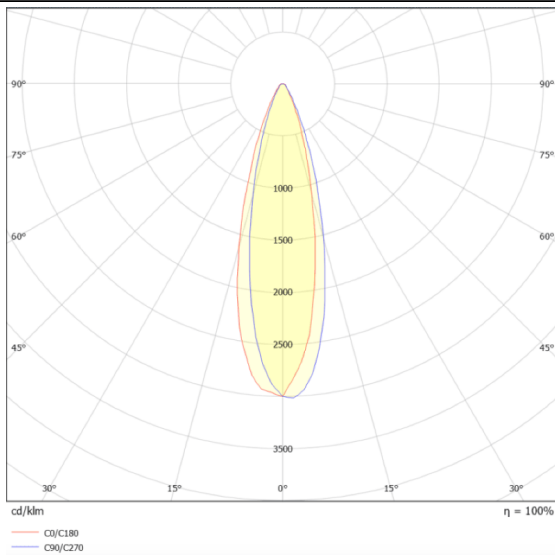

AREA

Lavov floodlight from the family AREA with a power of 400W and a 30 degrees beam angle . With a real lumen output of 56000lm and a luminous efficiency of 140lm/W. CRI >75, CCT 5000K. degree of protection. Made in Body Aluminium alloy materials - AL6063 and Steel Q235 with powder coating. PC lenses. and finished in grey color. Driver ON-OFF.

Scheme

Photometry

Item code	86.OF02.5521.03
Product type	Outdoor
Category	Floodlights
Family	AREA

Pictograms

Product	
Real power (W)	400
Real luminous flux (Lm)	56000
Luminous efficiency (Lm/W)	140
Beam angle (&ordm;)	30
IP	IP65
Colour	grey
Control gear included	yes
Control gear	ON-OFF
Light source	LED
Type of LED	NF2W757GR-V3
Average life time (h)	Up to 100,000hrs LM70
Colour temperature (K)	5000K
Colour consistency (SDCM)	<5
CRI	75
IK	IK10