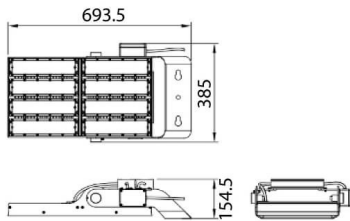

AREA

Lavov floodlight from the family AREA with a power of 400W and a 30 degrees beam angle . With a real lumen output of 56000lm and a luminous efficiency of 140lm/W. CRI >75, CCT 5000K. degree of protection. Made in Body Aluminium alloy materials - AL6063 and Steel Q235 with powder coating. PC lenses. and finished in grey color. Driver ON-OFF.

Scheme

Photometry

Item code	86.OF02.5521.03
Product type	Outdoor
Category	Floodlights
Family	AREA

Pictograms

Product	
Real power (W)	400
Real luminous flux (Lm)	56000
Luminous efficiency (Lm/W)	140
Beam angle (&ordm;)	30
IP	IP65
Colour	grey
Control gear included	yes
Control gear	ON-OFF
Light source	LED
Type of LED	NF2W757GR-V3
Average life time (h)	Up to 100,000hrs LM70
Colour temperature (K)	5000K
Colour consistency (SDCM)	<5
CRI	75
IK	IK10