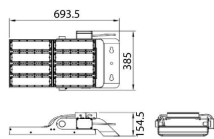

AREA

Lavov floodlight from the family AREA with a power of 400W and a 30 degrees beam angle . With a real lumen output of 56000lm and a luminous efficiency of 140lm/W. CRI >75, CCT 5000K. degree of protection. Made in Body Aluminium alloy materials - AL6063 and Steel Q235 with powder coating. PC lenses. and finished in grey color. Driver ON-OFF.

Item code	86.OF02.5521.03
Product type	Outdoor
Category	Floodlights
Family	AREA

Pictograms

Product

Real power (W)	400
Real luminous flux (Lm)	56000
Luminous efficiency (Lm/W)	140
Beam angle (°)	30
IP	IP65
Colour	grey
Control gear included	yes
Control gear	ON-OFF
Light source	LED
Type of LED	NF2W757GR-V3
Average life time (h)	Up to 100,000hrs LM70
Colour temperature (K)	5000K
Colour consistency (SDCM)	<5
CRI	75
IK	IK10

Scheme

Photometry