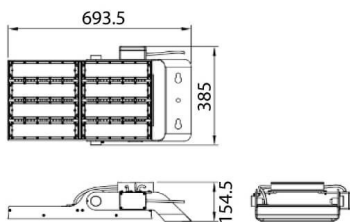

AREA

Lavov floodlight from the family AREA with a power of 400W and a 30 degrees beam angle . With a real lumen output of 56000lm and a luminous efficiency of 140lm/W. CRI >75, CCT 5000K. degree of protection. Made in Body Aluminium alloy materials - AL6063 and Steel Q235 with powder coating. PC lenses. and finished in grey color. Driver ON-OFF.

Scheme

Photometry

Item code	86.OF02.5521.03
Product type	Outdoor
Category	Floodlights
Family	AREA

Pictograms

Product	
Real power (W)	400
Real luminous flux (Lm)	56000
Luminous efficiency (Lm/W)	140
Beam angle (°)	30
IP	IP65
Colour	grey
Control gear included	yes
Control gear	ON-OFF
Light source	LED
Type of LED	NF2W757GR-V3
Average life time (h)	Up to 100,000hrs LM70
Colour temperature (K)	5000K
Colour consistency (SDCM)	5
CRI	75
IK	IK10