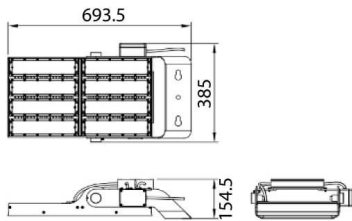

### AREA

Lavov floodlight from the family AREA with a power of 400W and a 90x60 degrees beam angle . With a real lumen output of 56000lm and a luminous efficiency of 140lm/W. CRI >75, CCT 5000K. degree of protection. Made in Body Aluminium alloy materials - AL6063 and Steel Q235 with powder coating. PC lenses. and finished in grey color. Driver ON-OFF.

### Scheme

Item code	86.OF02.5531.03
Product type	Outdoor
Category	Floodlights
Family	AREA
Pictograms	

Product	
Real power (W)	400
Real luminous flux (Lm)	56000
Luminous efficiency (Lm/W)	140
Beam angle (°)	90x60
IP	IP65
Colour	grey
Control gear included	yes
Control gear	ON-OFF
Light source	LED
Type of LED	NF2W757GR-V3
Average life time (h)	Up to 100,000hrs LM70
Colour temperature (K)	5000K
Colour consistency (SDCM)	5
CRI	75
IK	IK10