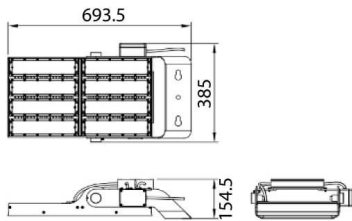

AREA

Lavov floodlight from the family AREA with a power of 400W and a 90x60 degrees beam angle . With a real lumen output of 56000lm and a luminous efficiency of 140lm/W. CRI >75, CCT 5000K. degree of protection. Made in Body Aluminium alloy materials - AL6063 and Steel Q235 with powder coating. PC lenses. and finished in grey color. Driver ON-OFF.

Scheme

Item code	86.OF02.5531.03
Product type	Outdoor
Category	Floodlights
Family	AREA
Pictograms	

Product	
Real power (W)	400
Real luminous flux (Lm)	56000
Luminous efficiency (Lm/W)	140
Beam angle (&ordm;)	90x60
IP	IP65
Colour	grey
Control gear included	yes
Control gear	ON-OFF
Light source	LED
Type of LED	NF2W757GR-V3
Average life time (h)	Up to 100,000hrs LM70
Colour temperature (K)	5000K
Colour consistency (SDCM)	<5
CRI	75
IK	IK10