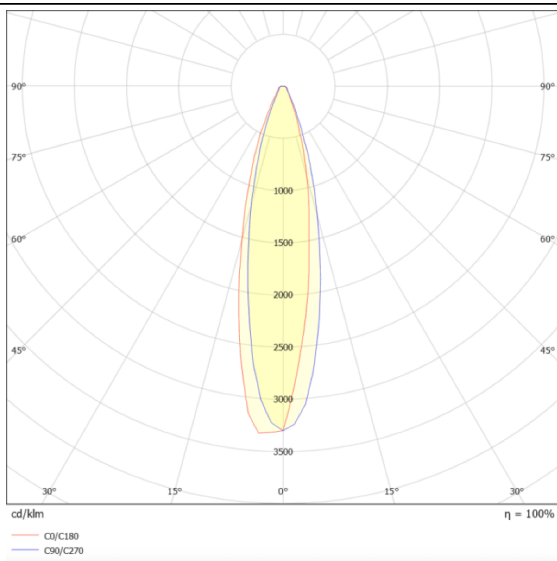

AREA

Lavov floodlight from the family AREA with a power of 600W and a 20 degrees beam angle . With a real lumen output of 84000lm and a luminous efficiency of 140lm/W. CRI >75, CCT 5000K. degree of protection. Made in Body Aluminium alloy materials - AL6063 and Steel Q235 with powder coating. PC lenses. and finished in grey color. Driver ON-OFF.

Scheme

Photometry

Item code	86.OF02.6511.03
Product type	Outdoor
Category	Floodlights
Family	AREA

Pictograms

Product	
Real power (W)	600
Real luminous flux (Lm)	84000
Luminous efficiency (Lm/W)	140
Beam angle (&ordm;)	20
IP	IP65
Colour	grey
Control gear included	yes
Control gear	ON-OFF
Light source	LED
Type of LED	NF2W757GR-V3
Average life time (h)	Up to 100,000hrs LM70
Colour temperature (K)	5000K
Colour consistency (SDCM)	<5
CRI	75
IK	IK10