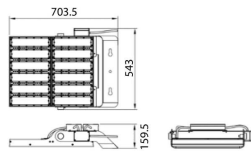

**AREA**

Lavov floodlight from the family AREA with a power of 600W and a 20 degrees beam angle . With a real lumen output of 84000lm and a luminous efficiency of 140lm/W. CRI >75, CCT 5000K. degree of protection. Made in Body Aluminium alloy materials - AL6063 and Steel Q235 with powder coating. PC lenses. and finished in grey color. Driver ON-OFF.

<b>Item code</b>	<b>86.OF02.6511.03</b>
<b>Product type</b>	<b>Outdoor</b>
<b>Category</b>	<b>Floodlights</b>
<b>Family</b>	<b>AREA</b>
<b>Pictograms</b>	

**Scheme**

**Photometry**

**Product**

<b>Real power (W)</b>	<b>600</b>
<b>Real luminous flux (Lm)</b>	<b>84000</b>
<b>Luminous efficiency (Lm/W)</b>	<b>140</b>
<b>Beam angle (°)</b>	<b>20</b>
<b>IP</b>	<b>IP65</b>
<b>Colour</b>	<b>grey</b>
<b>Control gear included</b>	<b>yes</b>
<b>Control gear</b>	<b>ON-OFF</b>
<b>Light source</b>	<b>LED</b>
<b>Type of LED</b>	<b>NF2W757GR-V3</b>
<b>Average life time (h)</b>	<b>Up to 100,000hrs LM70</b>
<b>Colour temperature (K)</b>	<b>5000K</b>
<b>Colour consistency (SDCM)</b>	<b>&lt;5</b>
<b>CRI</b>	<b>75</b>
<b>IK</b>	<b>IK10</b>