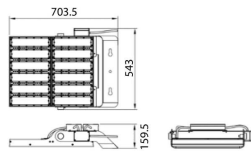

AREA

Lavov floodlight from the family AREA with a power of 600W and a 20 degrees beam angle . With a real lumen output of 84000lm and a luminous efficiency of 140lm/W. CRI >75, CCT 5000K. degree of protection. Made in Body Aluminium alloy materials - AL6063 and Steel Q235 with powder coating. PC lenses. and finished in grey color. Driver ON-OFF.

Item code	86.OF02.6511.03
Product type	Outdoor
Category	Floodlights
Family	AREA
Pictograms	

Scheme

Photometry

Product

Real power (W)	600
Real luminous flux (Lm)	84000
Luminous efficiency (Lm/W)	140
Beam angle (°)	20
IP	IP65
Colour	grey
Control gear included	yes
Control gear	ON-OFF
Light source	LED
Type of LED	NF2W757GR-V3
Average life time (h)	Up to 100,000hrs LM70
Colour temperature (K)	5000K
Colour consistency (SDCM)	<5
CRI	75
IK	IK10