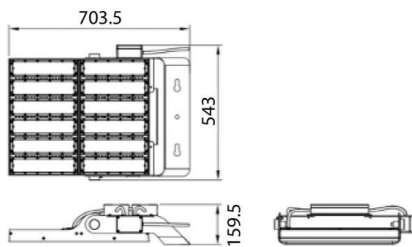

AREA

Lavov floodlight from the family AREA with a power of 600W and a 20 degrees beam angle . With a real lumen output of 84000lm and a luminous efficiency of 140lm/W. CRI >75, CCT 5000K. degree of protection. Made in Body Aluminium alloy materials - AL6063 and Steel Q235 with powder coating. PC lenses. and finished in grey color. Driver ON-OFF.

Item code	86.OF02.6511.03
Product type	Outdoor
Category	Floodlights
Family	AREA

Pictograms

Product	
Real power (W)	600
Real luminous flux (Lm)	84000
Luminous efficiency (Lm/W)	140
Beam angle (°)	20
IP	IP65
Colour	grey
Control gear included	yes
Control gear	ON-OFF
Light source	LED
Type of LED	NF2W757GR-V3
Average life time (h)	Up to 100,000hrs LM70
Colour temperature (K)	5000K
Colour consistency (SDCM)	5
CRI	75
IK	IK10

Scheme

Photometry