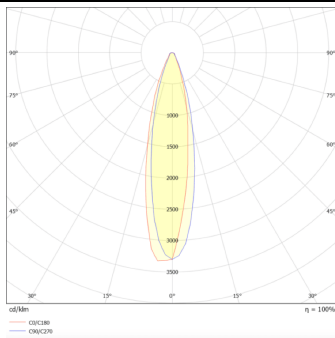

AREA

Lavov floodlight from the family AREA with a power of 600W and a 20 degrees beam angle . With a real lumen output of 84000lm and a luminous efficiency of 140lm/W. CRI >75, CCT 5000K. degree of protection. Made in Body Aluminium alloy materials - AL6063 and Steel Q235 with powder coating. PC lenses. and finished in grey color. Driver ON-OFF.

Item code	86.OF02.6511.03
Product type	Outdoor
Category	Floodlights
Family	AREA
Pictograms	

Scheme

Photometry

Product

Real power (W)	600
Real luminous flux (Lm)	84000
Luminous efficiency (Lm/W)	140
Beam angle (°)	20
IP	IP65
Colour	grey
Control gear included	yes
Control gear	ON-OFF
Light source	LED
Type of LED	NF2W757GR-V3
Average life time (h)	Up to 100,000hrs LM70
Colour temperature (K)	5000K
Colour consistency (SDCM)	<5
CRI	75
IK	IK10