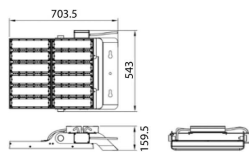

AREA

Lavov floodlight from the family AREA with a power of 600W and a 20 degrees beam angle . With a real lumen output of 84000lm and a luminous efficiency of 140lm/W. CRI >75, CCT 5000K. degree of protection. Made in Body Aluminium alloy materials - AL6063 and Steel Q235 with powder coating. PC lenses. and finished in grey color. Driver ON-OFF.

Item code	86.OF02.6511.03
Product type	Outdoor
Category	Floodlights
Family	AREA

Pictograms

Product

Real power (W)	600
Real luminous flux (Lm)	84000
Luminous efficiency (Lm/W)	140
Beam angle (°)	20
IP	IP65
Colour	grey
Control gear included	yes
Control gear	ON-OFF
Light source	LED
Type of LED	NF2W757GR-V3
Average life time (h)	Up to 100,000hrs LM70
Colour temperature (K)	5000K
Colour consistency (SDCM)	<5
CRI	75
IK	IK10

Scheme

Photometry