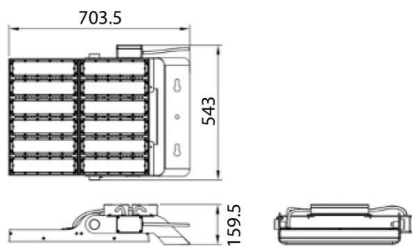

AREA

Lavov floodlight from the family AREA with a power of 600W and a 20 degrees beam angle . With a real lumen output of 84000lm and a luminous efficiency of 140lm/W. CRI >75, CCT 5000K. degree of protection. Made in Body Aluminium alloy materials - AL6063 and Steel Q235 with powder coating. PC lenses. and finished in grey color. Driver ON-OFF.

Scheme

Photometry

Item code	86.OF02.6511.03
Product type	Outdoor
Category	Floodlights
Family	AREA

Pictograms

Product	
Real power (W)	600
Real luminous flux (Lm)	84000
Luminous efficiency (Lm/W)	140
Beam angle (&ordm;)	20
IP	IP65
Colour	grey
Control gear included	yes
Control gear	ON-OFF
Light source	LED
Type of LED	NF2W757GR-V3
Average life time (h)	Up to 100,000hrs LM70
Colour temperature (K)	5000K
Colour consistency (SDCM)	<5
CRI	75
IK	IK10