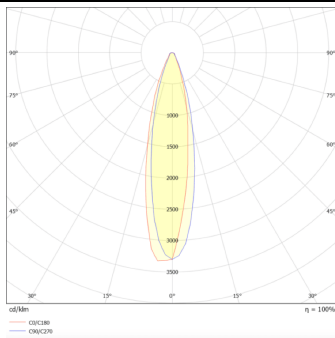

**AREA**

Lavov floodlight from the family AREA with a power of 600W and a 20 degrees beam angle . With a real lumen output of 84000lm and a luminous efficiency of 140lm/W. CRI >75, CCT 5000K. degree of protection. Made in Body Aluminium alloy materials - AL6063 and Steel Q235 with powder coating. PC lenses. and finished in grey color. Driver ON-OFF.

<b>Item code</b>	<b>86.OF02.6511.03</b>
<b>Product type</b>	<b>Outdoor</b>
<b>Category</b>	<b>Floodlights</b>
<b>Family</b>	<b>AREA</b>
<b>Pictograms</b>	

**Scheme**

**Photometry**

**Product**

<b>Real power (W)</b>	<b>600</b>
<b>Real luminous flux (Lm)</b>	<b>84000</b>
<b>Luminous efficiency (Lm/W)</b>	<b>140</b>
<b>Beam angle (°)</b>	<b>20</b>
<b>IP</b>	<b>IP65</b>
<b>Colour</b>	<b>grey</b>
<b>Control gear included</b>	<b>yes</b>
<b>Control gear</b>	<b>ON-OFF</b>
<b>Light source</b>	<b>LED</b>
<b>Type of LED</b>	<b>NF2W757GR-V3</b>
<b>Average life time (h)</b>	<b>Up to 100,000hrs LM70</b>
<b>Colour temperature (K)</b>	<b>5000K</b>
<b>Colour consistency (SDCM)</b>	<b>&lt;5</b>
<b>CRI</b>	<b>75</b>
<b>IK</b>	<b>IK10</b>