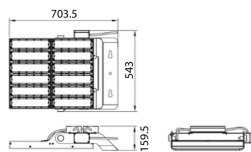

AREA

Lavov floodlight from the family AREA with a power of 600W and a 30 degrees beam angle . With a real lumen output of 84000lm and a luminous efficiency of 140lm/W. CRI >75, CCT 5000K. degree of protection. Made in Body Aluminium alloy materials - AL6063 and Steel Q235 with powder coating. PC lenses. and finished in grey color. Driver ON-OFF.

Item code	86.OF02.6521.03
Product type	Outdoor
Category	Floodlights
Family	AREA
Pictograms	

Scheme

Photometry

Product

Real power (W)	600
Real luminous flux (Lm)	84000
Luminous efficiency (Lm/W)	140
Beam angle (°)	30
IP	IP65
Colour	grey
Control gear included	yes
Control gear	ON-OFF
Light source	LED
Type of LED	NF2W757GR-V3
Average life time (h)	Up to 100,000hrs LM70
Colour temperature (K)	5000K
Colour consistency (SDCM)	<5
CRI	75
IK	IK10