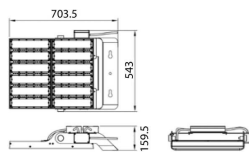

AREA

Lavov floodlight from the family AREA with a power of 600W and a 30 degrees beam angle . With a real lumen output of 84000lm and a luminous efficiency of 140lm/W. CRI >75, CCT 5000K. degree of protection. Made in Body Aluminium alloy materials - AL6063 and Steel Q235 with powder coating. PC lenses. and finished in grey color. Driver ON-OFF.

Item code	86.OF02.6521.03
Product type	Outdoor
Category	Floodlights
Family	AREA

Pictograms

Product

Real power (W)	600
Real luminous flux (Lm)	84000
Luminous efficiency (Lm/W)	140
Beam angle (°)	30
IP	IP65
Colour	grey
Control gear included	yes
Control gear	ON-OFF
Light source	LED
Type of LED	NF2W757GR-V3
Average life time (h)	Up to 100,000hrs LM70
Colour temperature (K)	5000K
Colour consistency (SDCM)	<5
CRI	75
IK	IK10

Scheme

Photometry