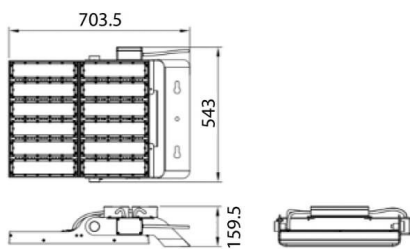

AREA

Lavov floodlight from the family AREA with a power of 600W and a 30 degrees beam angle . With a real lumen output of 84000lm and a luminous efficiency of 140lm/W. CRI >75, CCT 5000K. degree of protection. Made in Body Aluminium alloy materials - AL6063 and Steel Q235 with powder coating. PC lenses. and finished in grey color. Driver ON-OFF.

Scheme

Photometry

Item code	86.OF02.6521.03
Product type	Outdoor
Category	Floodlights
Family	AREA

Pictograms

Product	
Real power (W)	600
Real luminous flux (Lm)	84000
Luminous efficiency (Lm/W)	140
Beam angle (°)	30
IP	IP65
Colour	grey
Control gear included	yes
Control gear	ON-OFF
Light source	LED
Type of LED	NF2W757GR-V3
Average life time (h)	Up to 100,000hrs LM70
Colour temperature (K)	5000K
Colour consistency (SDCM)	5
CRI	75
IK	IK10