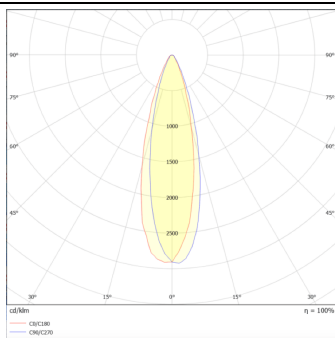

AREA

Lavov floodlight from the family AREA with a power of 600W and a 30 degrees beam angle . With a real lumen output of 84000lm and a luminous efficiency of 140lm/W. CRI >75, CCT 5000K. degree of protection. Made in Body Aluminium alloy materials - AL6063 and Steel Q235 with powder coating. PC lenses. and finished in grey color. Driver ON-OFF.

Item code	86.OF02.6521.03
Product type	Outdoor
Category	Floodlights
Family	AREA
Pictograms	

Scheme

Photometry

Product

Real power (W)	600
Real luminous flux (Lm)	84000
Luminous efficiency (Lm/W)	140
Beam angle (°)	30
IP	IP65
Colour	grey
Control gear included	yes
Control gear	ON-OFF
Light source	LED
Type of LED	NF2W757GR-V3
Average life time (h)	Up to 100,000hrs LM70
Colour temperature (K)	5000K
Colour consistency (SDCM)	<5
CRI	75
IK	IK10