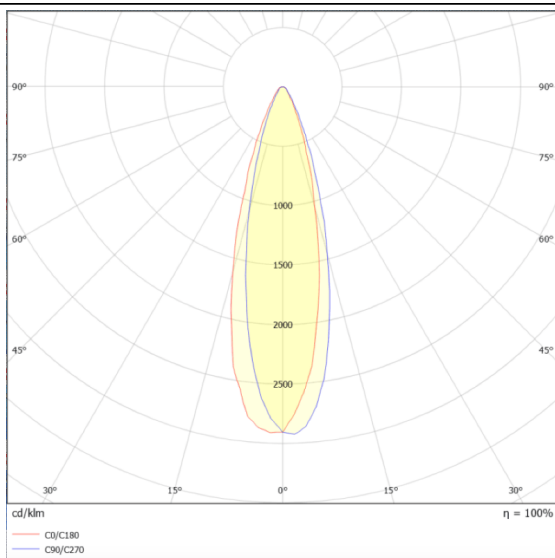

AREA

Lavov floodlight from the family AREA with a power of 600W and a 30 degrees beam angle . With a real lumen output of 84000lm and a luminous efficiency of 140lm/W. CRI >75, CCT 5000K. degree of protection. Made in Body Aluminium alloy materials - AL6063 and Steel Q235 with powder coating. PC lenses. and finished in grey color. Driver ON-OFF.

Scheme

Photometry

Item code	86.OF02.6521.03
Product type	Outdoor
Category	Floodlights
Family	AREA

Pictograms

Product	
Real power (W)	600
Real luminous flux (Lm)	84000
Luminous efficiency (Lm/W)	140
Beam angle (°)	30
IP	IP65
Colour	grey
Control gear included	yes
Control gear	ON-OFF
Light source	LED
Type of LED	NF2W757GR-V3
Average life time (h)	Up to 100,000hrs LM70
Colour temperature (K)	5000K
Colour consistency (SDCM)	5
CRI	75
IK	IK10