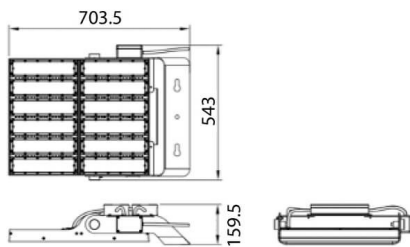

AREA

Lavov floodlight from the family AREA with a power of 600W and a 30 degrees beam angle . With a real lumen output of 84000lm and a luminous efficiency of 140lm/W. CRI >75, CCT 5000K. degree of protection. Made in Body Aluminium alloy materials - AL6063 and Steel Q235 with powder coating. PC lenses. and finished in grey color. Driver ON-OFF.

Item code	86.OF02.6521.03
Product type	Outdoor
Category	Floodlights
Family	AREA

Pictograms

Product	
Real power (W)	600
Real luminous flux (Lm)	84000
Luminous efficiency (Lm/W)	140
Beam angle (&ordm;)	30
IP	IP65
Colour	grey
Control gear included	yes
Control gear	ON-OFF
Light source	LED
Type of LED	NF2W757GR-V3
Average life time (h)	Up to 100,000hrs LM70
Colour temperature (K)	5000K
Colour consistency (SDCM)	<5
CRI	75
IK	IK10

Scheme

Photometry