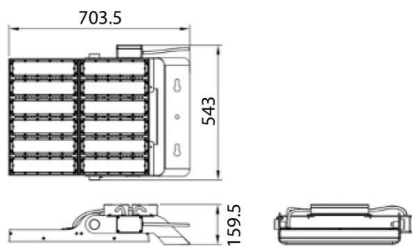

AREA

Lavov floodlight from the family AREA with a power of 600W and a 90x60 degrees beam angle . With a real lumen output of 84000lm and a luminous efficiency of 140lm/W. CRI >75, CCT 5000K. degree of protection. Made in Body Aluminium alloy materials - AL6063 and Steel Q235 with powder coating. PC lenses. and finished in grey color. Driver ON-OFF.

Scheme

Item code	86.OF02.6531.03
Product type	Outdoor
Category	Floodlights
Family	AREA
Pictograms	

Product	
Real power (W)	600
Real luminous flux (Lm)	84000
Luminous efficiency (Lm/W)	140
Beam angle (°)	90x60
IP	IP65
Colour	grey
Control gear included	yes
Control gear	ON-OFF
Light source	LED
Type of LED	NF2W757GR-V3
Average life time (h)	Up to 100,000hrs LM70
Colour temperature (K)	5000K
Colour consistency (SDCM)	5
CRI	75
IK	IK10