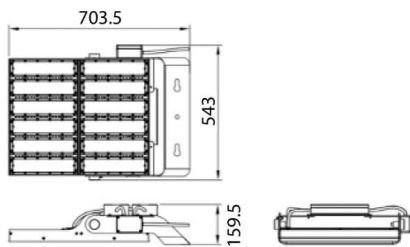

AREA

Lavov floodlight from the family AREA with a power of 600W and a 90x60 degrees beam angle . With a real lumen output of 84000lm and a luminous efficiency of 140lm/W. CRI >75, CCT 5000K. degree of protection. Made in Body Aluminium alloy materials - AL6063 and Steel Q235 with powder coating. PC lenses. and finished in grey color. Driver ON-OFF.

Scheme

Item code	86.OF02.6531.03
Product type	Outdoor
Category	Floodlights
Family	AREA
Pictograms	

Product	
Real power (W)	600
Real luminous flux (Lm)	84000
Luminous efficiency (Lm/W)	140
Beam angle (&ordm;)	90x60
IP	IP65
Colour	grey
Control gear included	yes
Control gear	ON-OFF
Light source	LED
Type of LED	NF2W757GR-V3
Average life time (h)	Up to 100,000hrs LM70
Colour temperature (K)	5000K
Colour consistency (SDCM)	<5
CRI	75
IK	IK10