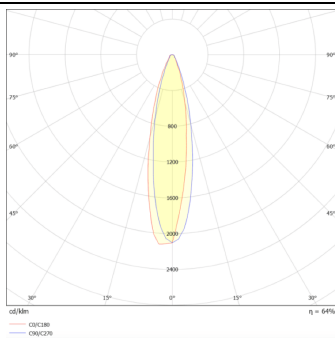

**AREA**

Lavov floodlight from the family AREA with a power of 900W and a 20 degrees beam angle . With a real lumen output of 126000lm and a luminous efficiency of 140lm/W. CRI >75, CCT 5000K. degree of protection. Made in Body Aluminium alloy materials - AL6063 and Steel Q235 with powder coating. PC lenses. and finished in grey color. Driver ON-OFF.

<b>Item code</b>	<b>86.OF02.7511.03</b>
<b>Product type</b>	<b>Outdoor</b>
<b>Category</b>	<b>Floodlights</b>
<b>Family</b>	<b>AREA</b>
<b>Pictograms</b>	

**Scheme**

**Photometry**

**Product**

<b>Real power (W)</b>	<b>900</b>
<b>Real luminous flux (Lm)</b>	<b>126000</b>
<b>Luminous efficiency (Lm/W)</b>	<b>140</b>
<b>Beam angle (°)</b>	<b>20</b>
<b>IP</b>	<b>IP65</b>
<b>Colour</b>	<b>grey</b>
<b>Control gear included</b>	<b>yes</b>
<b>Control gear</b>	<b>ON-OFF</b>
<b>Light source</b>	<b>LED</b>
<b>Type of LED</b>	<b>NF2W757GR-V3</b>
<b>Average life time (h)</b>	<b>Up to 100,000hrs LM70</b>
<b>Colour temperature (K)</b>	<b>5000K</b>
<b>Colour consistency (SDCM)</b>	<b>&lt;5</b>
<b>CRI</b>	<b>75</b>
<b>IK</b>	<b>IK10</b>