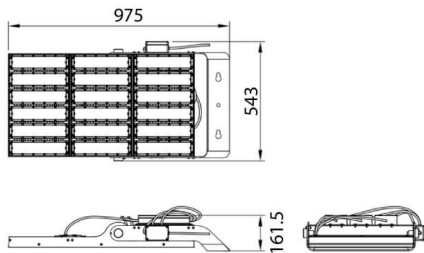

**AREA**

Lavov floodlight from the family AREA with a power of 900W and a 20 degrees beam angle . With a real lumen output of 126000lm and a luminous efficiency of 140lm/W. CRI >75, CCT 5000K. degree of protection. Made in Body Aluminium alloy materials - AL6063 and Steel Q235 with powder coating. PC lenses. and finished in grey color. Driver ON-OFF.

<b>Item code</b>	<b>86.OF02.7511.03</b>
<b>Product type</b>	<b>Outdoor</b>
<b>Category</b>	<b>Floodlights</b>
<b>Family</b>	<b>AREA</b>

**Pictograms**

<b>Product</b>	
<b>Real power (W)</b>	<b>900</b>
<b>Real luminous flux (Lm)</b>	<b>126000</b>
<b>Luminous efficiency (Lm/W)</b>	<b>140</b>
<b>Beam angle (&amp;ordm;)</b>	<b>20</b>
<b>IP</b>	<b>IP65</b>
<b>Colour</b>	<b>grey</b>
<b>Control gear included</b>	<b>yes</b>
<b>Control gear</b>	<b>ON-OFF</b>
<b>Light source</b>	<b>LED</b>
<b>Type of LED</b>	<b>NF2W757GR-V3</b>
<b>Average life time (h)</b>	<b>Up to 100,000hrs LM70</b>
<b>Colour temperature (K)</b>	<b>5000K</b>
<b>Colour consistency (SDCM)</b>	<b>&lt;5</b>
<b>CRI</b>	<b>75</b>
<b>IK</b>	<b>IK10</b>

**Scheme**

**Photometry**