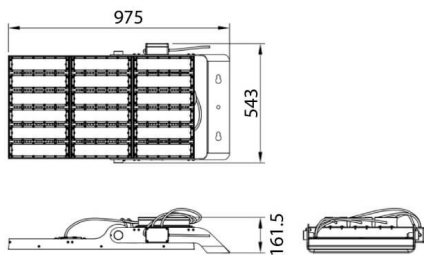

**AREA**

Lavov floodlight from the family AREA with a power of 900W and a 20 degrees beam angle . With a real lumen output of 126000lm and a luminous efficiency of 140lm/W. CRI >75, CCT 5000K. degree of protection. Made in Body Aluminium alloy materials - AL6063 and Steel Q235 with powder coating. PC lenses. and finished in grey color. Driver ON-OFF.

**Scheme**

**Photometry**

<b>Item code</b>	<b>86.OF02.7511.03</b>
<b>Product type</b>	<b>Outdoor</b>
<b>Category</b>	<b>Floodlights</b>
<b>Family</b>	<b>AREA</b>

**Pictograms**

<b>Product</b>	
<b>Real power (W)</b>	<b>900</b>
<b>Real luminous flux (Lm)</b>	<b>126000</b>
<b>Luminous efficiency (Lm/W)</b>	<b>140</b>
<b>Beam angle (°)</b>	<b>20</b>
<b>IP</b>	<b>IP65</b>
<b>Colour</b>	<b>grey</b>
<b>Control gear included</b>	<b>yes</b>
<b>Control gear</b>	<b>ON-OFF</b>
<b>Light source</b>	<b>LED</b>
<b>Type of LED</b>	<b>NF2W757GR-V3</b>
<b>Average life time (h)</b>	<b>Up to 100,000hrs LM70</b>
<b>Colour temperature (K)</b>	<b>5000K</b>
<b>Colour consistency (SDCM)</b>	<b>5</b>
<b>CRI</b>	<b>75</b>
<b>IK</b>	<b>IK10</b>