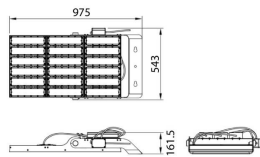

AREA

Lavov floodlight from the family AREA with a power of 900W and a 20 degrees beam angle . With a real lumen output of 126000lm and a luminous efficiency of 140lm/W. CRI >75, CCT 5000K. degree of protection. Made in Body Aluminium alloy materials - AL6063 and Steel Q235 with powder coating. PC lenses. and finished in grey color. Driver ON-OFF.

Item code	86.OF02.7511.03
Product type	Outdoor
Category	Floodlights
Family	AREA

Pictograms

Product

Real power (W)	900
Real luminous flux (Lm)	126000
Luminous efficiency (Lm/W)	140
Beam angle (°)	20
IP	IP65
Colour	grey
Control gear included	yes
Control gear	ON-OFF
Light source	LED
Type of LED	NF2W757GR-V3
Average life time (h)	Up to 100,000hrs LM70
Colour temperature (K)	5000K
Colour consistency (SDCM)	<5
CRI	75
IK	IK10

Scheme

Photometry