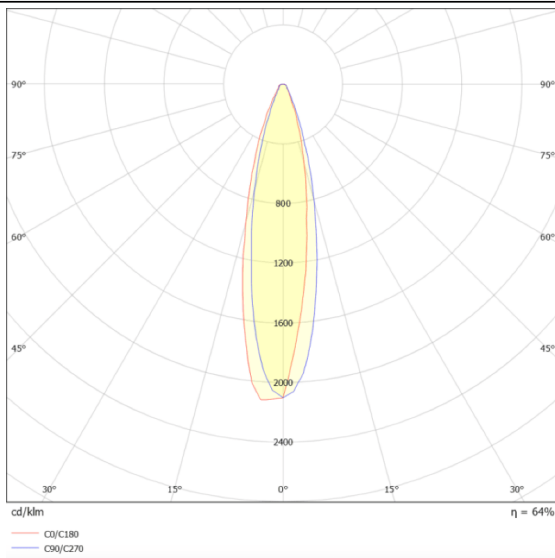

**AREA**

Lavov floodlight from the family AREA with a power of 900W and a 20 degrees beam angle . With a real lumen output of 126000lm and a luminous efficiency of 140lm/W. CRI >75, CCT 5000K. degree of protection. Made in Body Aluminium alloy materials - AL6063 and Steel Q235 with powder coating. PC lenses. and finished in grey color. Driver ON-OFF.

**Scheme**

**Photometry**

<b>Item code</b>	<b>86.OF02.7511.03</b>
<b>Product type</b>	<b>Outdoor</b>
<b>Category</b>	<b>Floodlights</b>
<b>Family</b>	<b>AREA</b>

**Pictograms**

<b>Product</b>	
<b>Real power (W)</b>	<b>900</b>
<b>Real luminous flux (Lm)</b>	<b>126000</b>
<b>Luminous efficiency (Lm/W)</b>	<b>140</b>
<b>Beam angle (°)</b>	<b>20</b>
<b>IP</b>	<b>IP65</b>
<b>Colour</b>	<b>grey</b>
<b>Control gear included</b>	<b>yes</b>
<b>Control gear</b>	<b>ON-OFF</b>
<b>Light source</b>	<b>LED</b>
<b>Type of LED</b>	<b>NF2W757GR-V3</b>
<b>Average life time (h)</b>	<b>Up to 100,000hrs LM70</b>
<b>Colour temperature (K)</b>	<b>5000K</b>
<b>Colour consistency (SDCM)</b>	<b>5</b>
<b>CRI</b>	<b>75</b>
<b>IK</b>	<b>IK10</b>