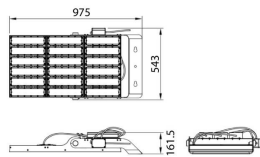

**AREA**

Lavov floodlight from the family AREA with a power of 900W and a 20 degrees beam angle . With a real lumen output of 126000lm and a luminous efficiency of 140lm/W. CRI >75, CCT 5000K. degree of protection. Made in Body Aluminium alloy materials - AL6063 and Steel Q235 with powder coating. PC lenses. and finished in grey color. Driver ON-OFF.

<b>Item code</b>	<b>86.OF02.7511.03</b>
<b>Product type</b>	<b>Outdoor</b>
<b>Category</b>	<b>Floodlights</b>
<b>Family</b>	<b>AREA</b>
<b>Pictograms</b>	

**Scheme**

**Photometry**

**Product**

<b>Real power (W)</b>	<b>900</b>
<b>Real luminous flux (Lm)</b>	<b>126000</b>
<b>Luminous efficiency (Lm/W)</b>	<b>140</b>
<b>Beam angle (°)</b>	<b>20</b>
<b>IP</b>	<b>IP65</b>
<b>Colour</b>	<b>grey</b>
<b>Control gear included</b>	<b>yes</b>
<b>Control gear</b>	<b>ON-OFF</b>
<b>Light source</b>	<b>LED</b>
<b>Type of LED</b>	<b>NF2W757GR-V3</b>
<b>Average life time (h)</b>	<b>Up to 100,000hrs LM70</b>
<b>Colour temperature (K)</b>	<b>5000K</b>
<b>Colour consistency (SDCM)</b>	<b>&lt;5</b>
<b>CRI</b>	<b>75</b>
<b>IK</b>	<b>IK10</b>