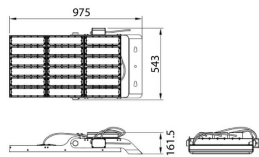

AREA

Lavov floodlight from the family AREA with a power of 900W and a 30 degrees beam angle . With a real lumen output of 126000lm and a luminous efficiency of 140lm/W. CRI >75, CCT 5000K. degree of protection. Made in Body Aluminium alloy materials - AL6063 and Steel Q235 with powder coating. PC lenses. and finished in grey color. Driver ON-OFF.

Item code	86.OF02.7521.03
Product type	Outdoor
Category	Floodlights
Family	AREA

Pictograms

Product

Real power (W)	900
Real luminous flux (Lm)	126000
Luminous efficiency (Lm/W)	140
Beam angle (°)	30
IP	IP65
Colour	grey
Control gear included	yes
Control gear	ON-OFF
Light source	LED
Type of LED	NF2W757GR-V3
Average life time (h)	Up to 100,000hrs LM70
Colour temperature (K)	5000K
Colour consistency (SDCM)	<5
CRI	75
IK	IK10

Scheme

Photometry