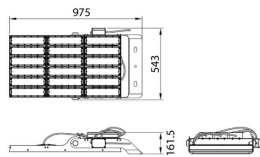

AREA

Lavov floodlight from the family AREA with a power of 900W and a 30 degrees beam angle . With a real lumen output of 126000lm and a luminous efficiency of 140lm/W. CRI >75, CCT 5000K. degree of protection. Made in Body Aluminium alloy materials - AL6063 and Steel Q235 with powder coating. PC lenses. and finished in grey color. Driver ON-OFF.

Item code	86.OF02.7521.03
Product type	Outdoor
Category	Floodlights
Family	AREA
Pictograms	

Scheme

Photometry

Product

Real power (W)	900
Real luminous flux (Lm)	126000
Luminous efficiency (Lm/W)	140
Beam angle (°)	30
IP	IP65
Colour	grey
Control gear included	yes
Control gear	ON-OFF
Light source	LED
Type of LED	NF2W757GR-V3
Average life time (h)	Up to 100,000hrs LM70
Colour temperature (K)	5000K
Colour consistency (SDCM)	<5
CRI	75
IK	IK10