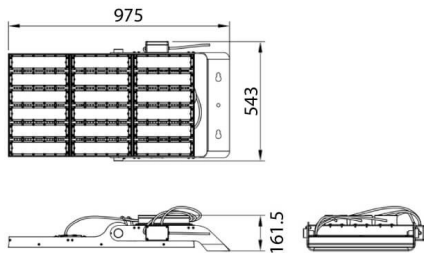

AREA

Lavov floodlight from the family AREA with a power of 900W and a 30 degrees beam angle . With a real lumen output of 126000lm and a luminous efficiency of 140lm/W. CRI >75, CCT 5000K. degree of protection. Made in Body Aluminium alloy materials - AL6063 and Steel Q235 with powder coating. PC lenses. and finished in grey color. Driver ON-OFF.

Scheme

Photometry

Item code	86.OF02.7521.03
Product type	Outdoor
Category	Floodlights
Family	AREA

Pictograms

Product	
Real power (W)	900
Real luminous flux (Lm)	126000
Luminous efficiency (Lm/W)	140
Beam angle (°)	30
IP	IP65
Colour	grey
Control gear included	yes
Control gear	ON-OFF
Light source	LED
Type of LED	NF2W757GR-V3
Average life time (h)	Up to 100,000hrs LM70
Colour temperature (K)	5000K
Colour consistency (SDCM)	5
CRI	75
IK	IK10