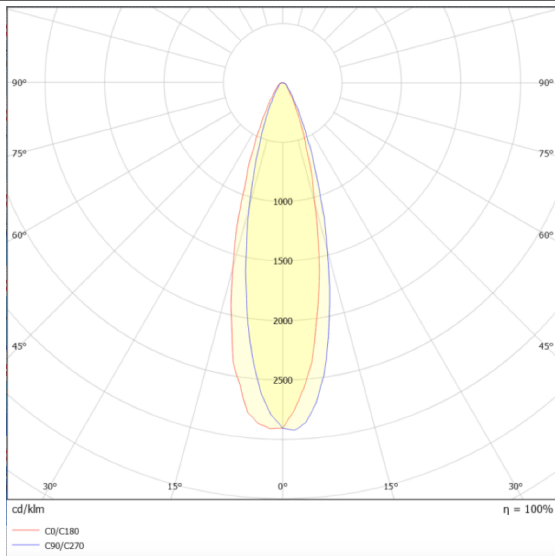

AREA

Lavov floodlight from the family AREA with a power of 900W and a 30 degrees beam angle . With a real lumen output of 126000lm and a luminous efficiency of 140lm/W. CRI >75, CCT 5000K. degree of protection. Made in Body Aluminium alloy materials - AL6063 and Steel Q235 with powder coating. PC lenses. and finished in grey color. Driver ON-OFF.

Scheme

Photometry

Item code	86.OF02.7521.03
Product type	Outdoor
Category	Floodlights
Family	AREA

Pictograms

Product	
Real power (W)	900
Real luminous flux (Lm)	126000
Luminous efficiency (Lm/W)	140
Beam angle (°)	30
IP	IP65
Colour	grey
Control gear included	yes
Control gear	ON-OFF
Light source	LED
Type of LED	NF2W757GR-V3
Average life time (h)	Up to 100,000hrs LM70
Colour temperature (K)	5000K
Colour consistency (SDCM)	5
CRI	75
IK	IK10