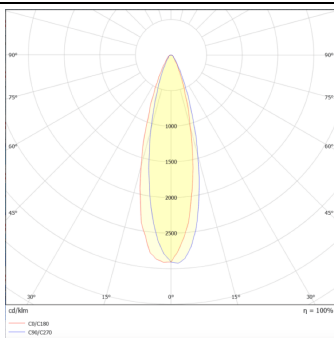

AREA

Lavov floodlight from the family AREA with a power of 900W and a 30 degrees beam angle . With a real lumen output of 126000lm and a luminous efficiency of 140lm/W. CRI >75, CCT 5000K. degree of protection. Made in Body Aluminium alloy materials - AL6063 and Steel Q235 with powder coating. PC lenses. and finished in grey color. Driver ON-OFF.

Item code	86.OF02.7521.03
Product type	Outdoor
Category	Floodlights
Family	AREA
Pictograms	

Scheme

Photometry

Product

Real power (W)	900
Real luminous flux (Lm)	126000
Luminous efficiency (Lm/W)	140
Beam angle (°)	30
IP	IP65
Colour	grey
Control gear included	yes
Control gear	ON-OFF
Light source	LED
Type of LED	NF2W757GR-V3
Average life time (h)	Up to 100,000hrs LM70
Colour temperature (K)	5000K
Colour consistency (SDCM)	<5
CRI	75
IK	IK10