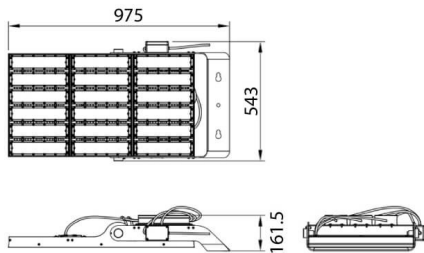

Scheme

Product	
Real power (W)	900
Real luminous flux (Lm)	126000
Luminous efficiency (Lm/W)	140
Beam angle (&ordm;)	90x60
IP	IP65
Colour	grey
Control gear included	yes
Control gear	ON-OFF
Light source	LED
Type of LED	NF2W757GR-V3
Average life time (h)	Up to 100,000hrs LM70
Colour temperature (K)	5000K
Colour consistency (SDCM)	<5
CRI	75
IK	IK10