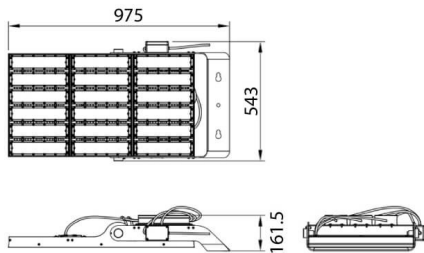

**AREA**

Lavov floodlight from the family AREA with a power of 900W and a 90x60 degrees beam angle . With a real lumen output of 126000lm and a luminous efficiency of 140lm/W. CRI >75, CCT 5000K. degree of protection. Made in Body Aluminium alloy materials - AL6063 and Steel Q235 with powder coating. PC lenses. and finished in grey color. Driver ON-OFF.

<b>Item code</b>	<b>86.OF02.7531.03</b>
<b>Product type</b>	<b>Outdoor</b>
<b>Category</b>	<b>Floodlights</b>
<b>Family</b>	<b>AREA</b>
<b>Pictograms</b>	

**Scheme**

<b>Product</b>	
<b>Real power (W)</b>	<b>900</b>
<b>Real luminous flux (Lm)</b>	<b>126000</b>
<b>Luminous efficiency (Lm/W)</b>	<b>140</b>
<b>Beam angle (&amp;ordm;)</b>	<b>90x60</b>
<b>IP</b>	<b>IP65</b>
<b>Colour</b>	<b>grey</b>
<b>Control gear included</b>	<b>yes</b>
<b>Control gear</b>	<b>ON-OFF</b>
<b>Light source</b>	<b>LED</b>
<b>Type of LED</b>	<b>NF2W757GR-V3</b>
<b>Average life time (h)</b>	<b>Up to 100,000hrs LM70</b>
<b>Colour temperature (K)</b>	<b>5000K</b>
<b>Colour consistency (SDCM)</b>	<b>&lt;5</b>
<b>CRI</b>	<b>75</b>
<b>IK</b>	<b>IK10</b>