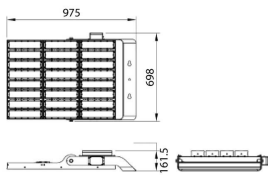

AREA

Lavov floodlight from the family AREA with a power of 1200W and a 20 degrees beam angle . With a real lumen output of 168000lm and a luminous efficiency of 140lm/W. CRI >75, CCT 5000K. degree of protection. Made in Body Aluminium alloy materials - AL6063 and Steel Q235 with powder coating. PC lenses. and finished in grey color. Driver ON-OFF.

Item code	86.OF02.8511.03
Product type	Outdoor
Category	Floodlights
Family	AREA

Pictograms

Product

Real power (W)	1200
Real luminous flux (Lm)	168000
Luminous efficiency (Lm/W)	140
Beam angle (°)	20
IP	IP65
Colour	grey
Control gear included	yes
Control gear	ON-OFF
Light source	LED
Type of LED	NF2W757GR-V3
Average life time (h)	Up to 100,000hrs LM70
Colour temperature (K)	5000K
Colour consistency (SDCM)	<5
CRI	75
IK	IK10

Scheme

Photometry