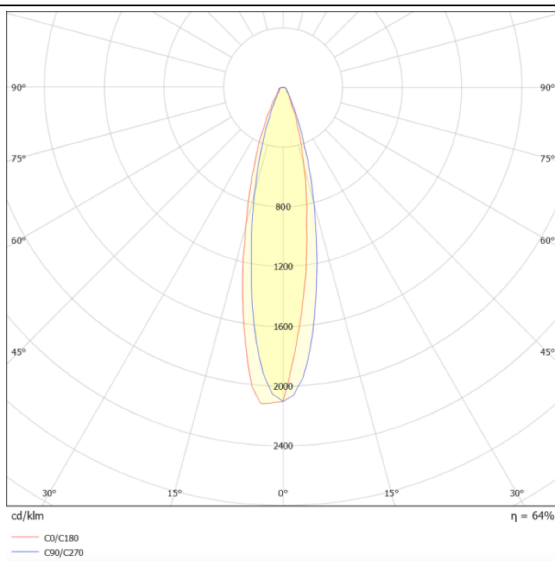

AREA

Lavov floodlight from the family AREA with a power of 1200W and a 20 degrees beam angle . With a real lumen output of 168000lm and a luminous efficiency of 140lm/W. CRI >75, CCT 5000K. degree of protection. Made in Body Aluminium alloy materials - AL6063 and Steel Q235 with powder coating. PC lenses. and finished in grey color. Driver ON-OFF.

Scheme

Photometry

Item code	86.OF02.8511.03
Product type	Outdoor
Category	Floodlights
Family	AREA

Pictograms

Product	
Real power (W)	1200
Real luminous flux (Lm)	168000
Luminous efficiency (Lm/W)	140
Beam angle (&ordm;)	20
IP	IP65
Colour	grey
Control gear included	yes
Control gear	ON-OFF
Light source	LED
Type of LED	NF2W757GR-V3
Average life time (h)	Up to 100,000hrs LM70
Colour temperature (K)	5000K
Colour consistency (SDCM)	<5
CRI	75
IK	IK10