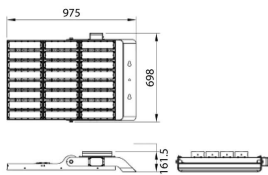

AREA

Lavov floodlight from the family AREA with a power of 1200W and a 20 degrees beam angle . With a real lumen output of 168000lm and a luminous efficiency of 140lm/W. CRI >75, CCT 5000K. degree of protection. Made in Body Aluminium alloy materials - AL6063 and Steel Q235 with powder coating. PC lenses. and finished in grey color. Driver ON-OFF.

Item code	86.OF02.8511.03
Product type	Outdoor
Category	Floodlights
Family	AREA

Pictograms

Product

Real power (W)	1200
Real luminous flux (Lm)	168000
Luminous efficiency (Lm/W)	140
Beam angle (°)	20
IP	IP65
Colour	grey
Control gear included	yes
Control gear	ON-OFF
Light source	LED
Type of LED	NF2W757GR-V3
Average life time (h)	Up to 100,000hrs LM70
Colour temperature (K)	5000K
Colour consistency (SDCM)	<5
CRI	75
IK	IK10

Scheme

Photometry