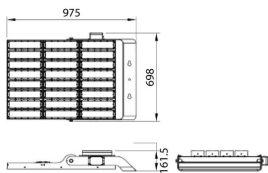

AREA

Lavov floodlight from the family AREA with a power of 1200W and a 20 degrees beam angle . With a real lumen output of 168000lm and a luminous efficiency of 140lm/W. CRI >75, CCT 5000K. degree of protection. Made in Body Aluminium alloy materials - AL6063 and Steel Q235 with powder coating. PC lenses. and finished in grey color. Driver ON-OFF.

Item code	86.OF02.8511.03
Product type	Outdoor
Category	Floodlights
Family	AREA

Pictograms

Product

Real power (W)	1200
Real luminous flux (Lm)	168000
Luminous efficiency (Lm/W)	140
Beam angle (°)	20
IP	IP65
Colour	grey
Control gear included	yes
Control gear	ON-OFF
Light source	LED
Type of LED	NF2W757GR-V3
Average life time (h)	Up to 100,000hrs LM70
Colour temperature (K)	5000K
Colour consistency (SDCM)	<5
CRI	75
IK	IK10

Scheme

Photometry