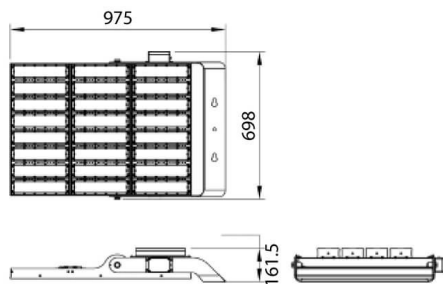

AREA

Lavov floodlight from the family AREA with a power of 1200W and a 20 degrees beam angle . With a real lumen output of 168000lm and a luminous efficiency of 140lm/W. CRI >75, CCT 5000K. degree of protection. Made in Body Aluminium alloy materials - AL6063 and Steel Q235 with powder coating. PC lenses. and finished in grey color. Driver ON-OFF.

Scheme

Photometry

Item code	86.OF02.8511.03
Product type	Outdoor
Category	Floodlights
Family	AREA

Pictograms

Product	
Real power (W)	1200
Real luminous flux (Lm)	168000
Luminous efficiency (Lm/W)	140
Beam angle (&ordm;)	20
IP	IP65
Colour	grey
Control gear included	yes
Control gear	ON-OFF
Light source	LED
Type of LED	NF2W757GR-V3
Average life time (h)	Up to 100,000hrs LM70
Colour temperature (K)	5000K
Colour consistency (SDCM)	<5
CRI	75
IK	IK10