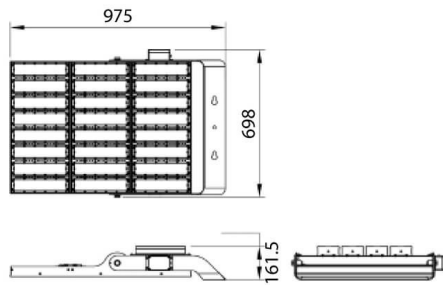

AREA

Lavov floodlight from the family AREA with a power of 1200W and a 20 degrees beam angle . With a real lumen output of 168000lm and a luminous efficiency of 140lm/W. CRI >75, CCT 5000K. degree of protection. Made in Body Aluminium alloy materials - AL6063 and Steel Q235 with powder coating. PC lenses. and finished in grey color. Driver ON-OFF.

Item code	86.OF02.8511.03
Product type	Outdoor
Category	Floodlights
Family	AREA
Pictograms	

Scheme

Product	
Real power (W)	1200
Real luminous flux (Lm)	168000
Luminous efficiency (Lm/W)	140
Beam angle (°)	20
IP	IP65
Colour	grey
Control gear included	yes
Control gear	ON-OFF
Light source	LED
Type of LED	NF2W757GR-V3
Average life time (h)	Up to 100,000hrs LM70
Colour temperature (K)	5000K
Colour consistency (SDCM)	5
CRI	75
IK	IK10