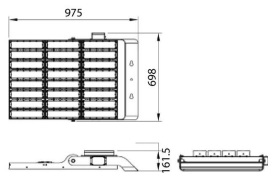

AREA

Lavov floodlight from the family AREA with a power of 1200W and a 30 degrees beam angle . With a real lumen output of 168000lm and a luminous efficiency of 140lm/W. CRI >75, CCT 5000K. degree of protection. Made in Body Aluminium alloy materials - AL6063 and Steel Q235 with powder coating. PC lenses. and finished in grey color. Driver ON-OFF.

Item code	86.OF02.8521.03
Product type	Outdoor
Category	Floodlights
Family	AREA

Pictograms

Product

Real power (W)	1200
Real luminous flux (Lm)	168000
Luminous efficiency (Lm/W)	140
Beam angle (°)	30
IP	IP65
Colour	grey
Control gear included	yes
Control gear	ON-OFF
Light source	LED
Type of LED	NF2W757GR-V3
Average life time (h)	Up to 100,000hrs LM70
Colour temperature (K)	5000K
Colour consistency (SDCM)	<5
CRI	75
IK	IK10

Scheme

Photometry