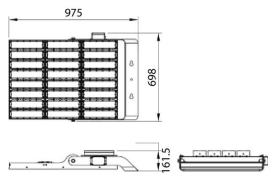

AREA

Lavov floodlight from the family AREA with a power of 1200W and a 30 degrees beam angle . With a real lumen output of 168000lm and a luminous efficiency of 140lm/W. CRI >75, CCT 5000K. degree of protection. Made in Body Aluminium alloy materials - AL6063 and Steel Q235 with powder coating. PC lenses. and finished in grey color. Driver ON-OFF.

Item code	86.OF02.8521.03

Product type	Outdoor

Category	Floodlights

Family	AREA

Pictograms

Product

Real power (W)	1200

Real luminous flux (Lm)	168000

Luminous efficiency (Lm/W)	140

Beam angle (°)	30

IP	IP65

Colour	grey

Control gear included	yes

Control gear	ON-OFF

Light source	LED

Type of LED	NF2W757GR-V3

Average life time (h)	Up to 100,000hrs LM70

Colour temperature (K)	5000K

Colour consistency (SDCM)	<5

CRI	75

IK	IK10

Scheme

Photometry