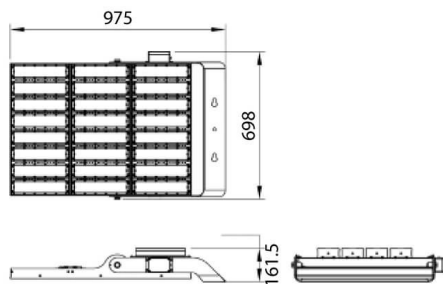

AREA

Lavov floodlight from the family AREA with a power of 1200W and a 30 degrees beam angle . With a real lumen output of 168000lm and a luminous efficiency of 140lm/W. CRI >75, CCT 5000K. degree of protection. Made in Body Aluminium alloy materials - AL6063 and Steel Q235 with powder coating. PC lenses. and finished in grey color. Driver ON-OFF.

Item code	86.OF02.8521.03
Product type	Outdoor
Category	Floodlights
Family	AREA

Pictograms

Product	
Real power (W)	1200
Real luminous flux (Lm)	168000
Luminous efficiency (Lm/W)	140
Beam angle (°)	30
IP	IP65
Colour	grey
Control gear included	yes
Control gear	ON-OFF
Light source	LED
Type of LED	NF2W757GR-V3
Average life time (h)	Up to 100,000hrs LM70
Colour temperature (K)	5000K
Colour consistency (SDCM)	5
CRI	75
IK	IK10

Scheme

Photometry