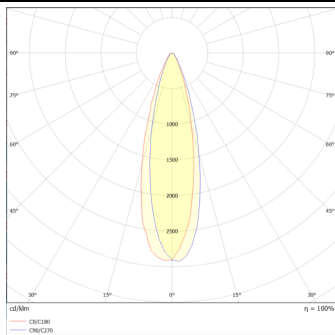

AREA

Lavov floodlight from the family AREA with a power of 1200W and a 30 degrees beam angle . With a real lumen output of 168000lm and a luminous efficiency of 140lm/W. CRI >75, CCT 5000K. degree of protection. Made in Body Aluminium alloy materials - AL6063 and Steel Q235 with powder coating. PC lenses. and finished in grey color. Driver ON-OFF.

Item code	86.OF02.8521.03
Product type	Outdoor
Category	Floodlights
Family	AREA

Pictograms

Scheme

Photometry

Product

Real power (W)	1200
Real luminous flux (Lm)	168000
Luminous efficiency (Lm/W)	140
Beam angle (°)	30
IP	IP65
Colour	grey
Control gear included	yes
Control gear	ON-OFF
Light source	LED
Type of LED	NF2W757GR-V3
Average life time (h)	Up to 100,000hrs LM70
Colour temperature (K)	5000K
Colour consistency (SDCM)	<5
CRI	75
IK	IK10