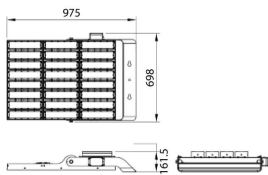

AREA

Lavov floodlight from the family AREA with a power of 1200W and a 30 degrees beam angle . With a real lumen output of 168000lm and a luminous efficiency of 140lm/W. CRI >75, CCT 5000K. degree of protection. Made in Body Aluminium alloy materials - AL6063 and Steel Q235 with powder coating. PC lenses. and finished in grey color. Driver ON-OFF.

Item code	86.OF02.8521.03
Product type	Outdoor
Category	Floodlights
Family	AREA

Pictograms

Scheme

Photometry

Product

Real power (W)	1200
Real luminous flux (Lm)	168000
Luminous efficiency (Lm/W)	140
Beam angle (°)	30
IP	IP65
Colour	grey
Control gear included	yes
Control gear	ON-OFF
Light source	LED
Type of LED	NF2W757GR-V3
Average life time (h)	Up to 100,000hrs LM70
Colour temperature (K)	5000K
Colour consistency (SDCM)	<5
CRI	75
IK	IK10