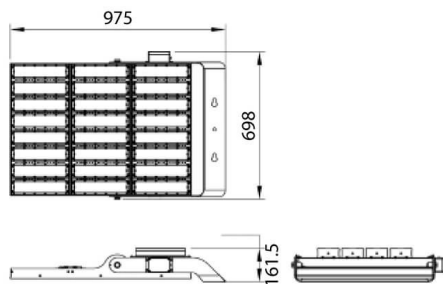

**AREA**

Lavov floodlight from the family AREA with a power of 1200W and a 30 degrees beam angle . With a real lumen output of 168000lm and a luminous efficiency of 140lm/W. CRI >75, CCT 5000K. degree of protection. Made in Body Aluminium alloy materials - AL6063 and Steel Q235 with powder coating. PC lenses. and finished in grey color. Driver ON-OFF.

<b>Item code</b>	<b>86.OF02.8521.03</b>
<b>Product type</b>	<b>Outdoor</b>
<b>Category</b>	<b>Floodlights</b>
<b>Family</b>	<b>AREA</b>

**Pictograms**

<b>Product</b>	
<b>Real power (W)</b>	<b>1200</b>
<b>Real luminous flux (Lm)</b>	<b>168000</b>
<b>Luminous efficiency (Lm/W)</b>	<b>140</b>
<b>Beam angle (°)</b>	<b>30</b>
<b>IP</b>	<b>IP65</b>
<b>Colour</b>	<b>grey</b>
<b>Control gear included</b>	<b>yes</b>
<b>Control gear</b>	<b>ON-OFF</b>
<b>Light source</b>	<b>LED</b>
<b>Type of LED</b>	<b>NF2W757GR-V3</b>
<b>Average life time (h)</b>	<b>Up to 100,000hrs LM70</b>
<b>Colour temperature (K)</b>	<b>5000K</b>
<b>Colour consistency (SDCM)</b>	<b>5</b>
<b>CRI</b>	<b>75</b>
<b>IK</b>	<b>IK10</b>

**Scheme**

**Photometry**