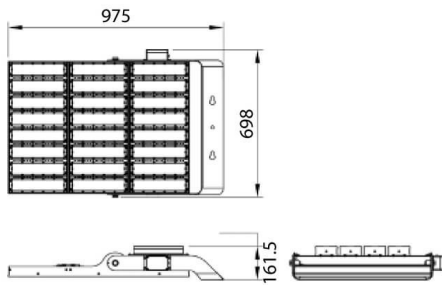

AREA

Lavov floodlight from the family AREA with a power of 1200W and a 90x60 degrees beam angle . With a real lumen output of 168000lm and a luminous efficiency of 140lm/W. CRI >75, CCT 5000K. degree of protection. Made in Body Aluminium alloy materials - AL6063 and Steel Q235 with powder coating. PC lenses. and finished in grey color. Driver ON-OFF.

Item code	86.OF02.8531.03
Product type	Outdoor
Category	Floodlights
Family	AREA
Pictograms	

Scheme

Product	
Real power (W)	1200
Real luminous flux (Lm)	168000
Luminous efficiency (Lm/W)	140
Beam angle (&ordm;)	90x60
IP	IP65
Colour	grey
Control gear included	yes
Control gear	ON-OFF
Light source	LED
Type of LED	NF2W757GR-V3
Average life time (h)	Up to 100,000hrs LM70
Colour temperature (K)	5000K
Colour consistency (SDCM)	<5
CRI	75
IK	IK10